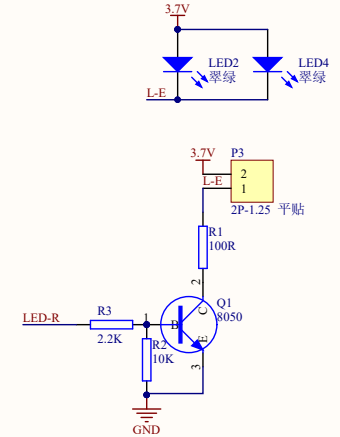

LG-HKT-15 RX

Main control built-in RF

Drive motor circuit

Gyroscope small plate with LDO

Low current detection

Rear lamp

headlight

Gyroscope + barometer