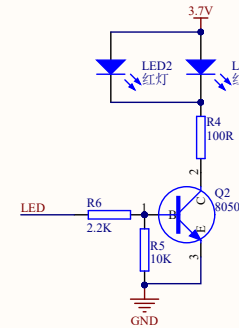

LG-HKT-15 RX

Main control built-in RF

Drive motor circuit

Gyroscope small plate with LDO

Low current detection

Rear lamp

headlight

Gyroscope + barometer