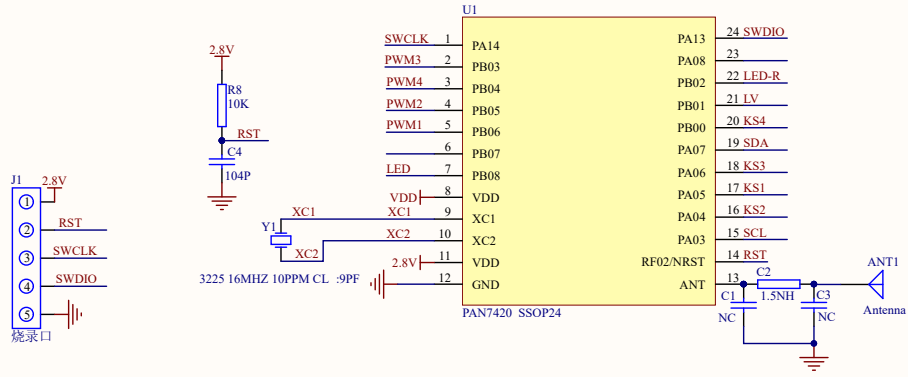

LG-HKT-15 RX

Main control built-in RF

Drive motor circuit

Gyroscope small plate with LDO

Low current detection

Rear lamp

headlight

Gyroscope + barometer