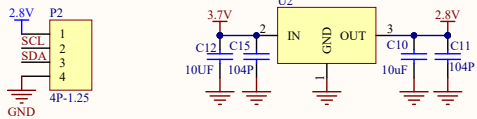

LG-HKT-15 RX

Main control built-in RF

Drive motor circuit

Gyroscope small plate with LDO

Low current detection

Rear lamp

headlight

Gyroscope + barometer