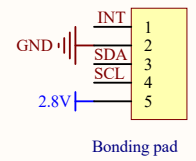

LG-HKT-15 RX

Main control built-in RF

Drive motor circuit

Gyroscope small plate with LDO

Low current detection

Rear lamp

headlight

Gyroscope + barometer