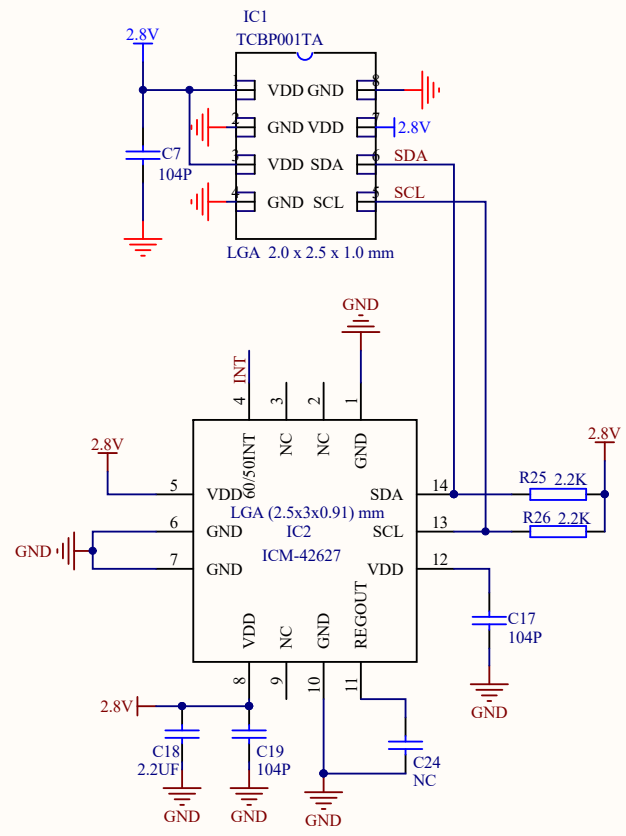

LG-HKT-15 RX

Main control built-in RF

Drive motor circuit

Gyroscope small plate with LDO

Low current detection

Rear lamp

headlight

Gyroscope + barometer