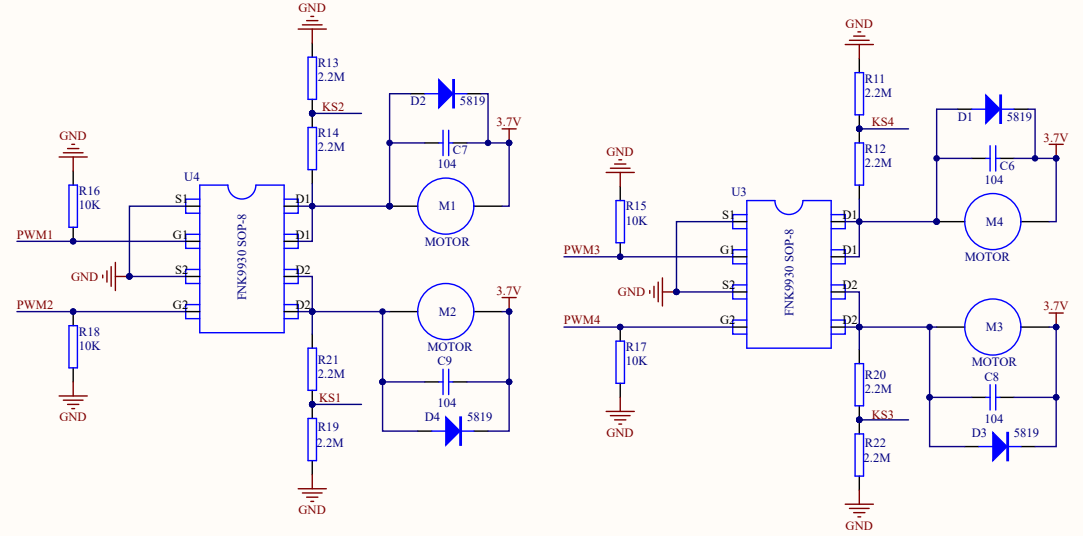

LG-HKT-15 RX

Main control built-in RF

Drive motor circuit

Gyroscope small plate with LDO

Low current detection

Rear lamp

headlight

Gyroscope + barometer