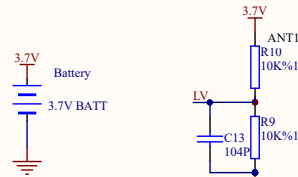

LG-HKT-15 RX

Main control built-in RF

Drive motor circuit

Gyroscope small plate with LDO

Low current detection

Rear lamp

headlight

Gyroscope + barometer