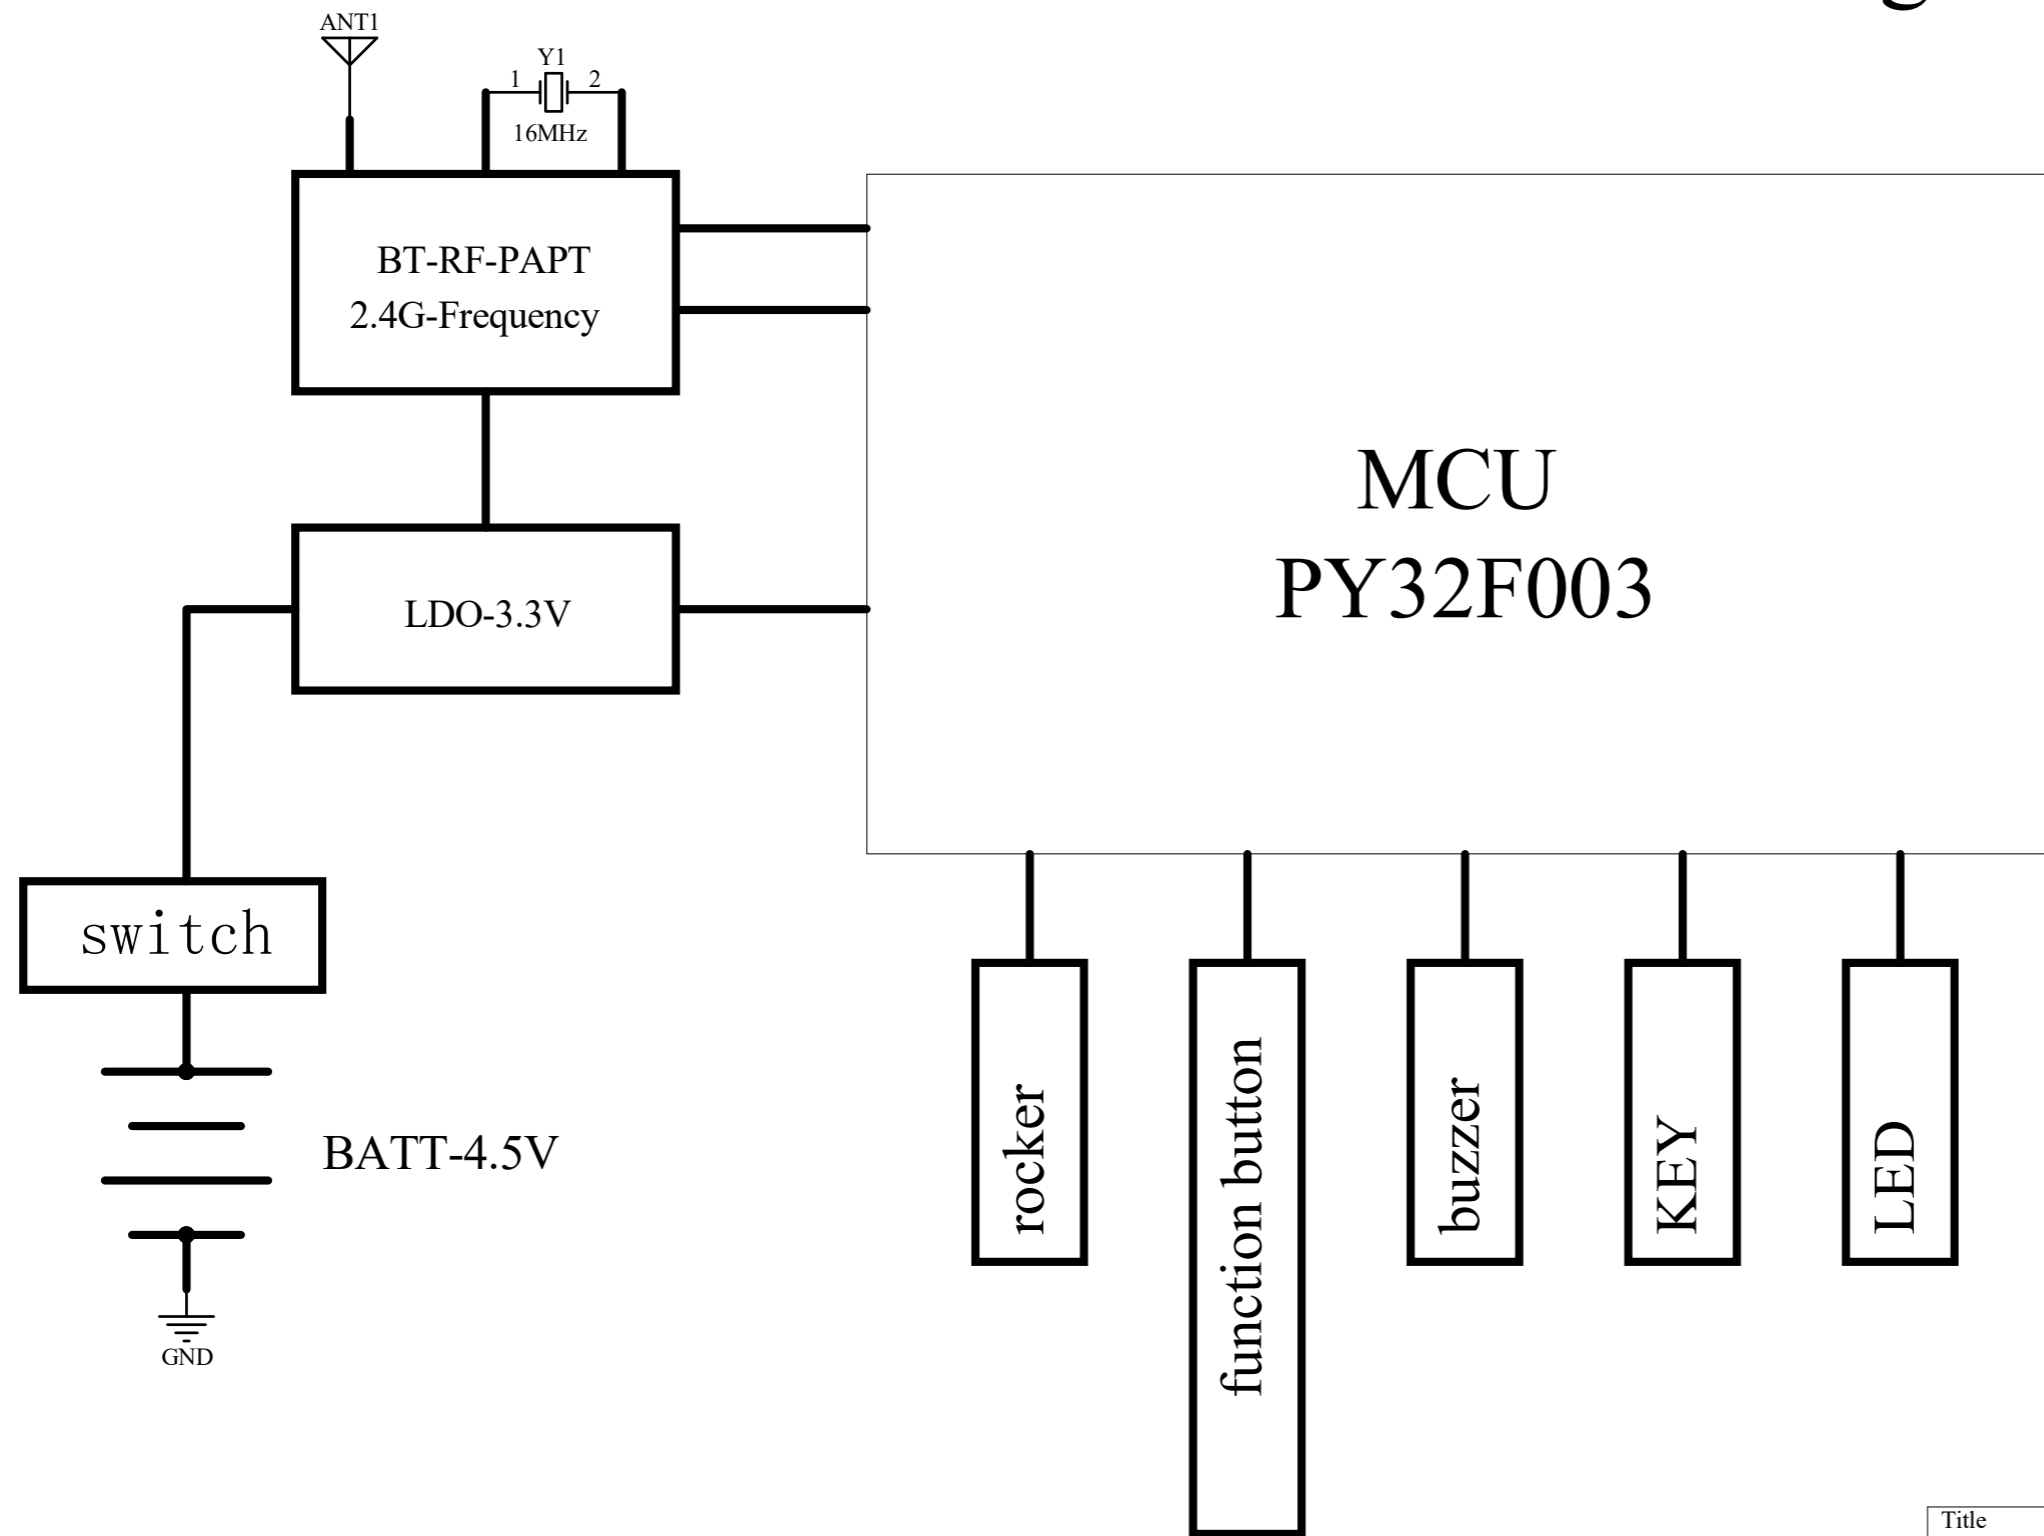

LGW-LED TX block diagram

Title		
Size	Number	Revision
A4		
Date:	2024/6/11	Sheet of
File:	D:\桌面\..LGW-LED TX方框图.SchDoc	Drawn By: