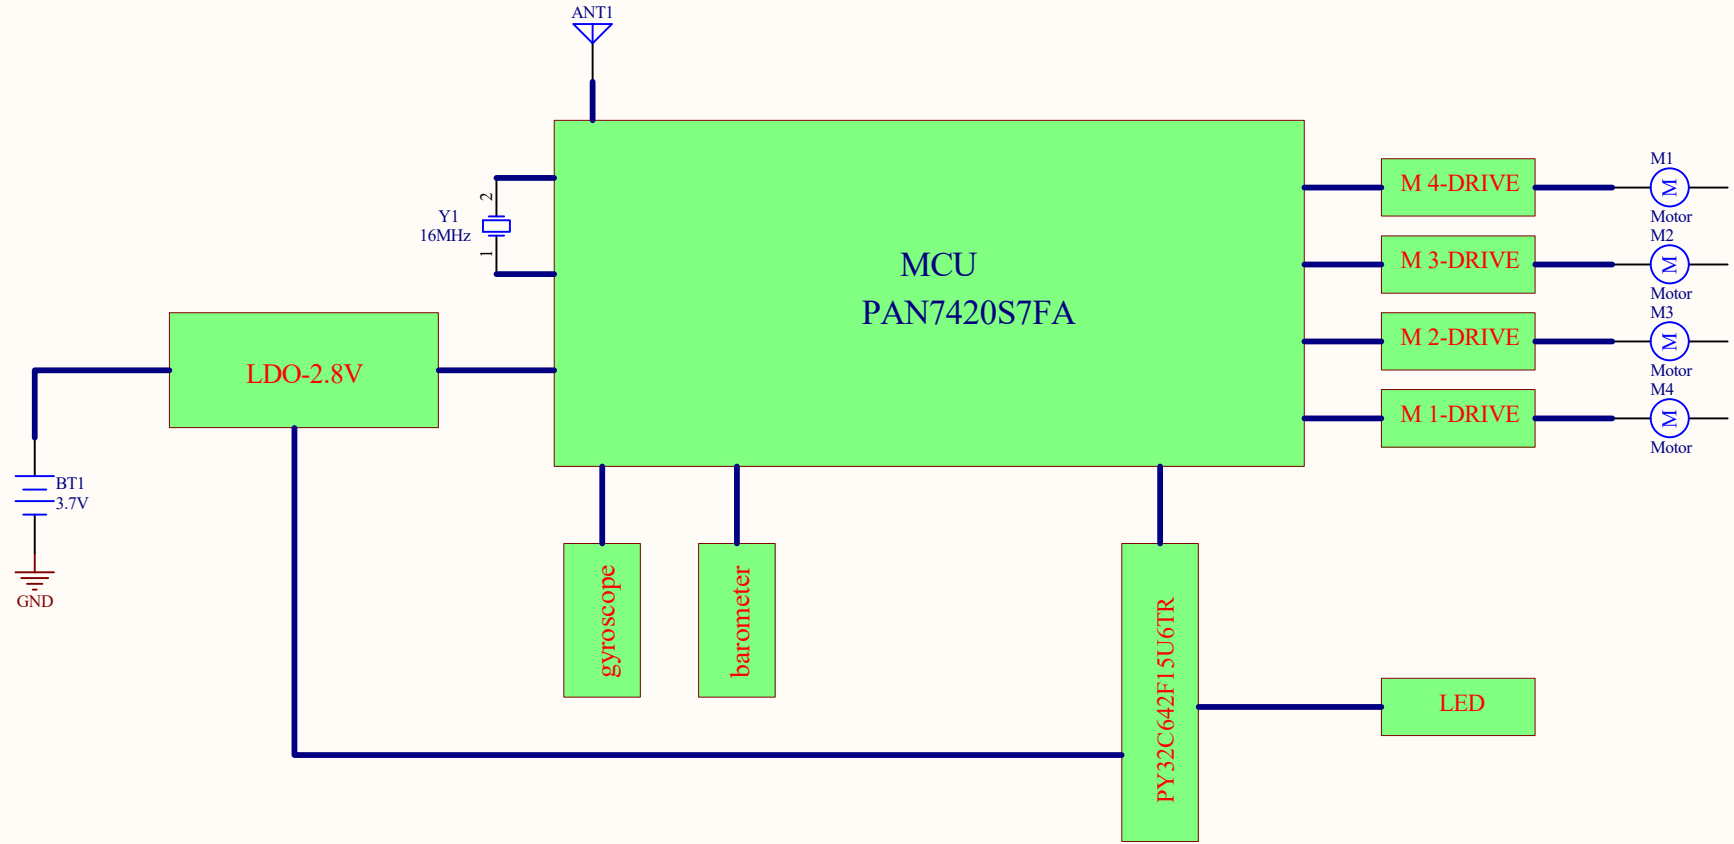

LGW-LED RX2方框图

Title		
Size A4	Number	Revision
Date:	2024/4/25	Sheet of
File:	D:\桌面\LGW-LED RX2方框图.SchDoc Drawn By:	