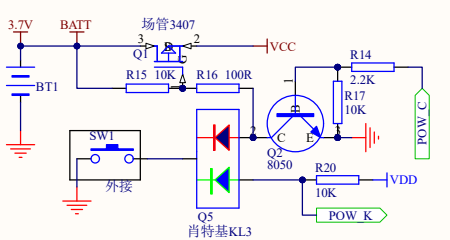

Gyroscope Barometer

Electronic Switch

LOW-BATT

LED

Optic flow