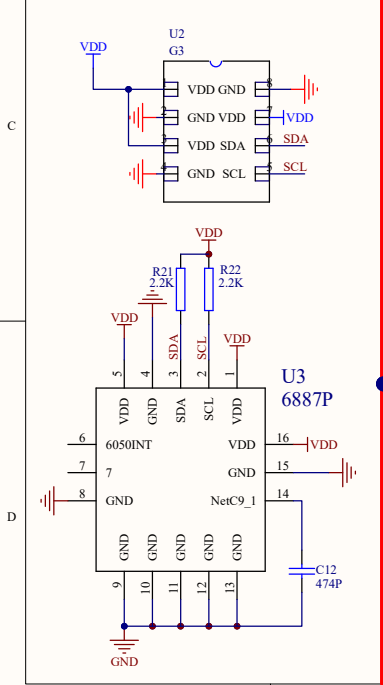

Gyroscope Barometer

Electronic Switch

LOW-BATT

LED

Optic flow