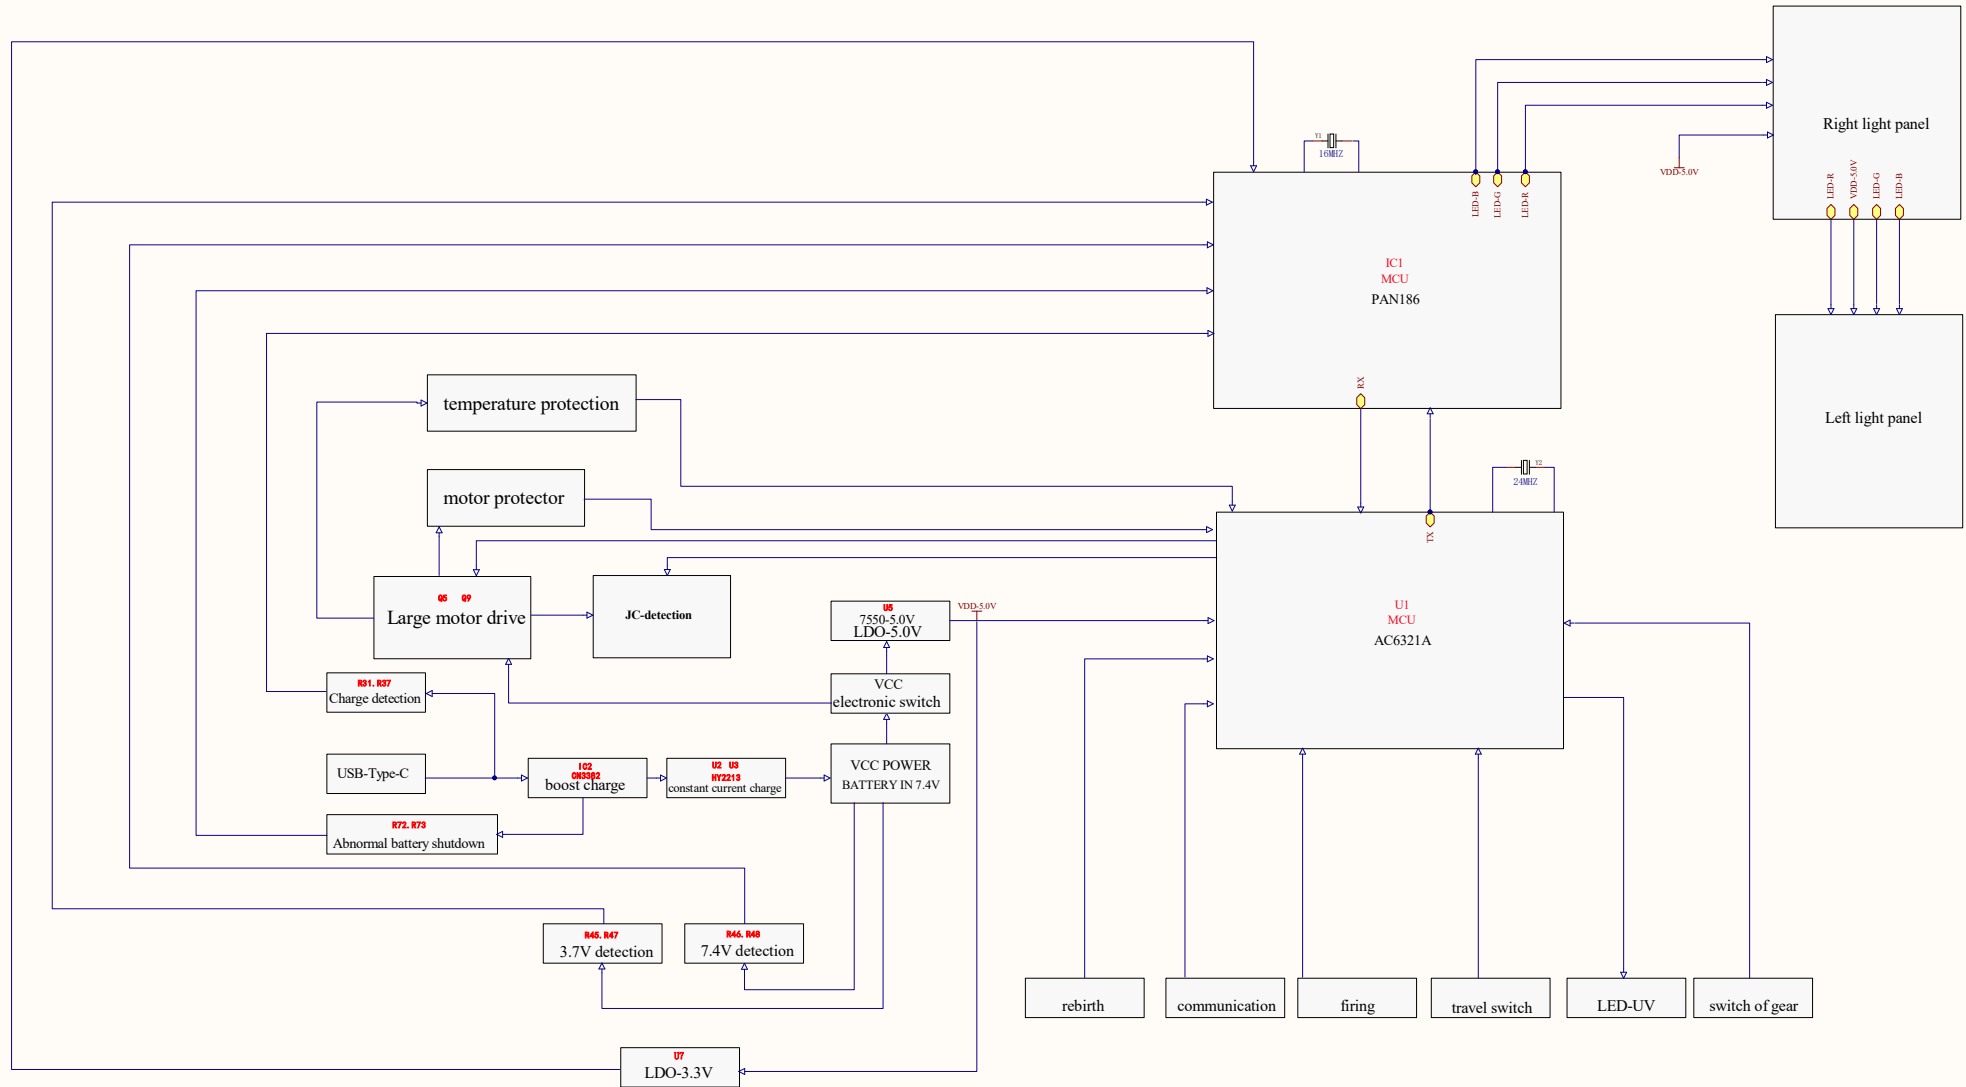

Spectre- V1.6 block diagram

Title		
Size	Number	Revision
A2		
Date	2023/2/26	Sheet of
File	C:\Users\LGW\Documents\Spectre V1.6	Sheet of