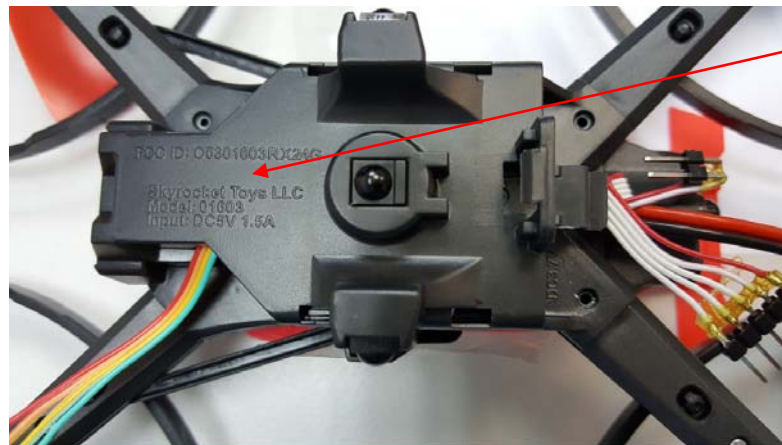

EXHIBIT A - FCC ID LABELING AND LOCATION

FCC ID Label

FCC ID: O5301603RX24G

Skyrocket Toys LLC

Input: DC5V 1.5A

Model: 01603

Proposed FCC ID Label Location

Label Here

The label shown shall be permanently affixed at a conspicuous location on the device and be readily visible to the user at the time purchase (Labeling requirements per 2.925)