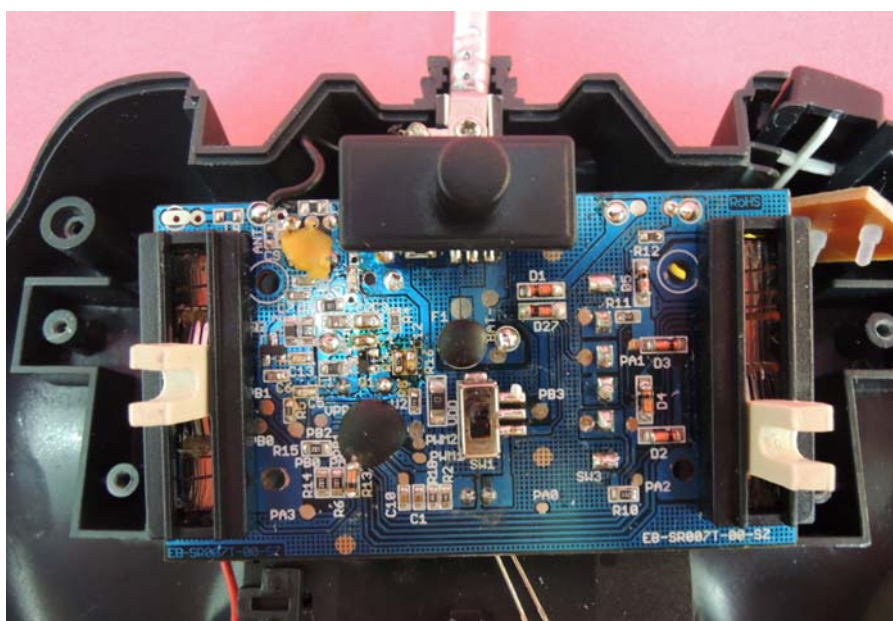

INTERTEK TESTING SERVICE

Report No.: 13050151HKG-001

Equipment Photographs

Model : 01241

(Internal)

INTERTEK TESTING SERVICE

Report No.: 13050151HKG-001

Equipment Photographs

Model : 01241

(Internal)

INTERTEK TESTING SERVICE

Report No.: 13050151HKG-001

Equipment Photographs

Model : 01241

(Internal)