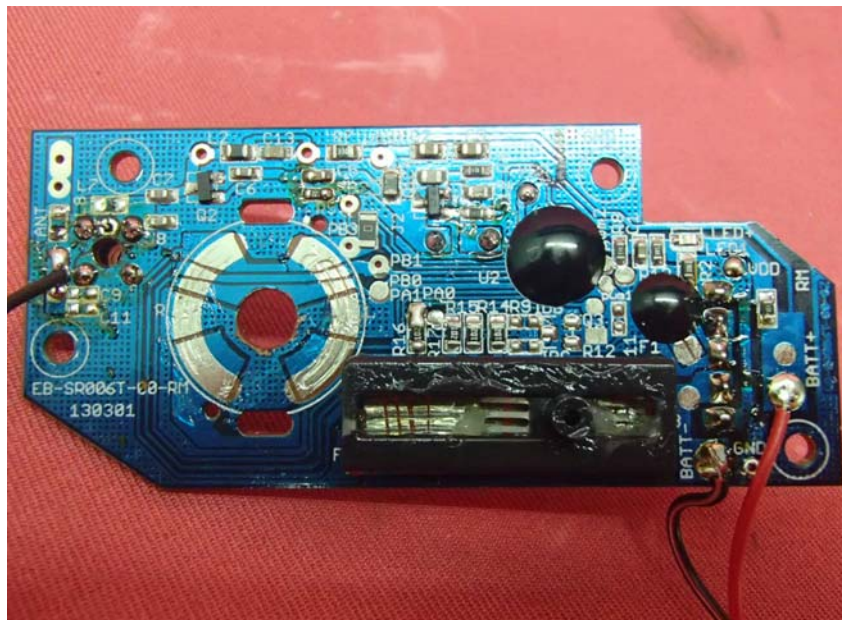

INTERTEK TESTING SERVICE

Report No.: 13041187HKG-001

Equipment Photographs

Model: 01208

(Internal)

INTERTEK TESTING SERVICE

Report No.: 13041187HKG-001

Equipment Photographs

Model: 01208

(Internal)

INTERTEK TESTING SERVICE

Report No.: 13041187HKG-001

Equipment Photographs

Model: 01208

(Internal)