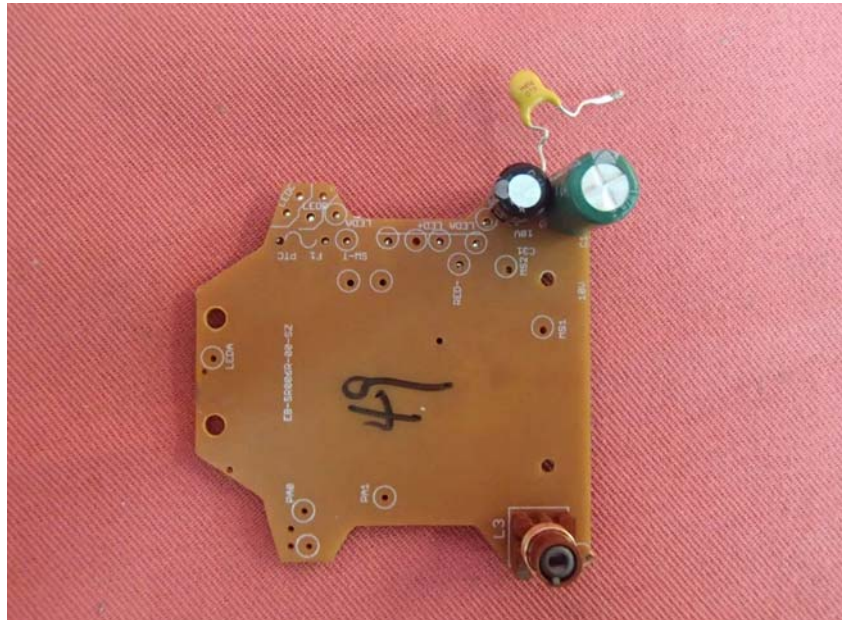

Model: 01208

(Internal)

Equipment Photographs

Model: 01208

(Internal)

INTERTEK TESTING SERVICE

Report No.: 13041187HKG-003

Equipment Photographs

Model: 01208

(Internal)

INTERTEK TESTING SERVICE

Report No.: 13041187HKG-003

Equipment Photographs

Model: 01208

(Internal)

INTERTEK TESTING SERVICE

Report No.: 13041187HKG-003

Equipment Photographs

Model: 01208

(Internal)

INTERTEK TESTING SERVICE

Report No.: 13041187HKG-003

Equipment Photographs

Model: 01208