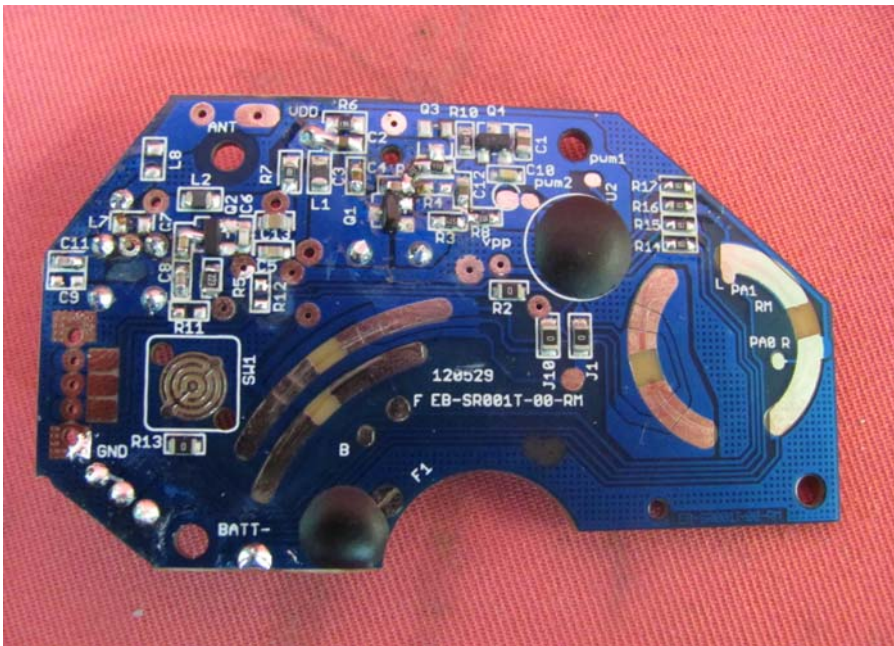

INTERTEK TESTING SERVICE

Report No.: HK12070155-1

Equipment Photographs

Model: 01165

(Internal)

INTERTEK TESTING SERVICE

Report No.: HK12070155-1

Equipment Photographs

Model: 01165

(Internal)

INTERTEK TESTING SERVICE

Report No.: HK12070155-1

Equipment Photographs

Model: 01165

(Internal)