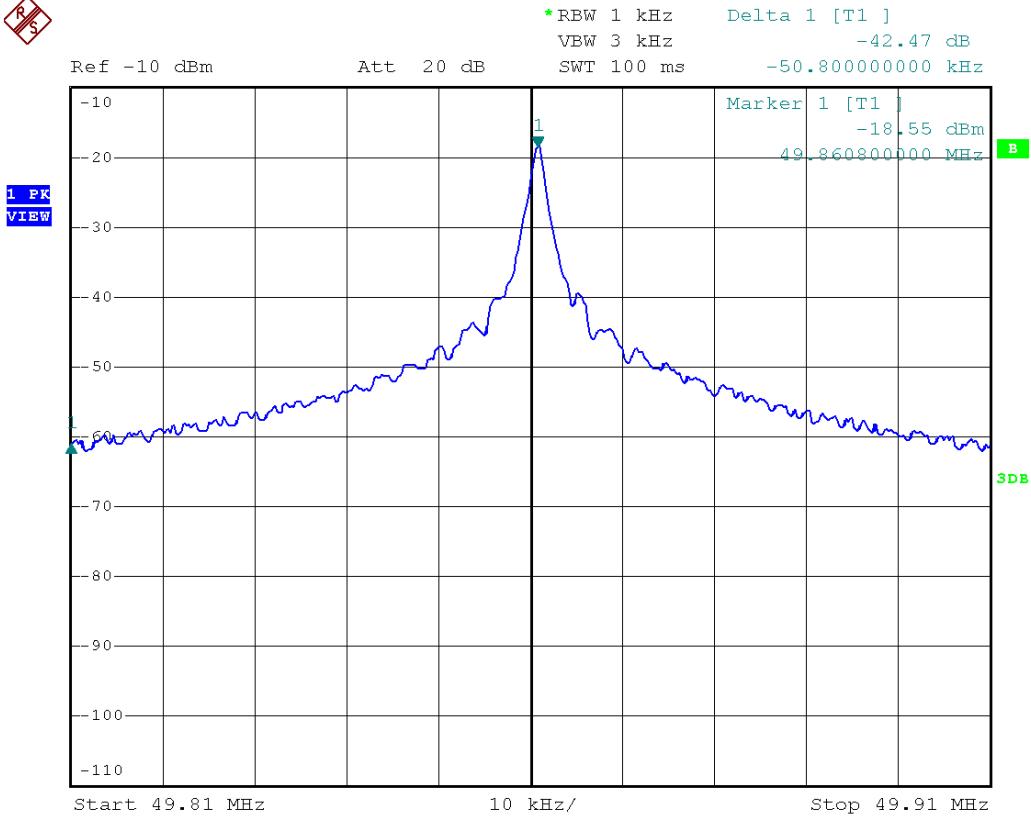

INTERTEK TESTING SERVICES

Report No.: HK12070155-1
Sample No.: 2/2

Bandwidth /Bandedge Plot – Pursuant to FCC Part 15 Section 15. 235 Requirement (Pass/Fail)