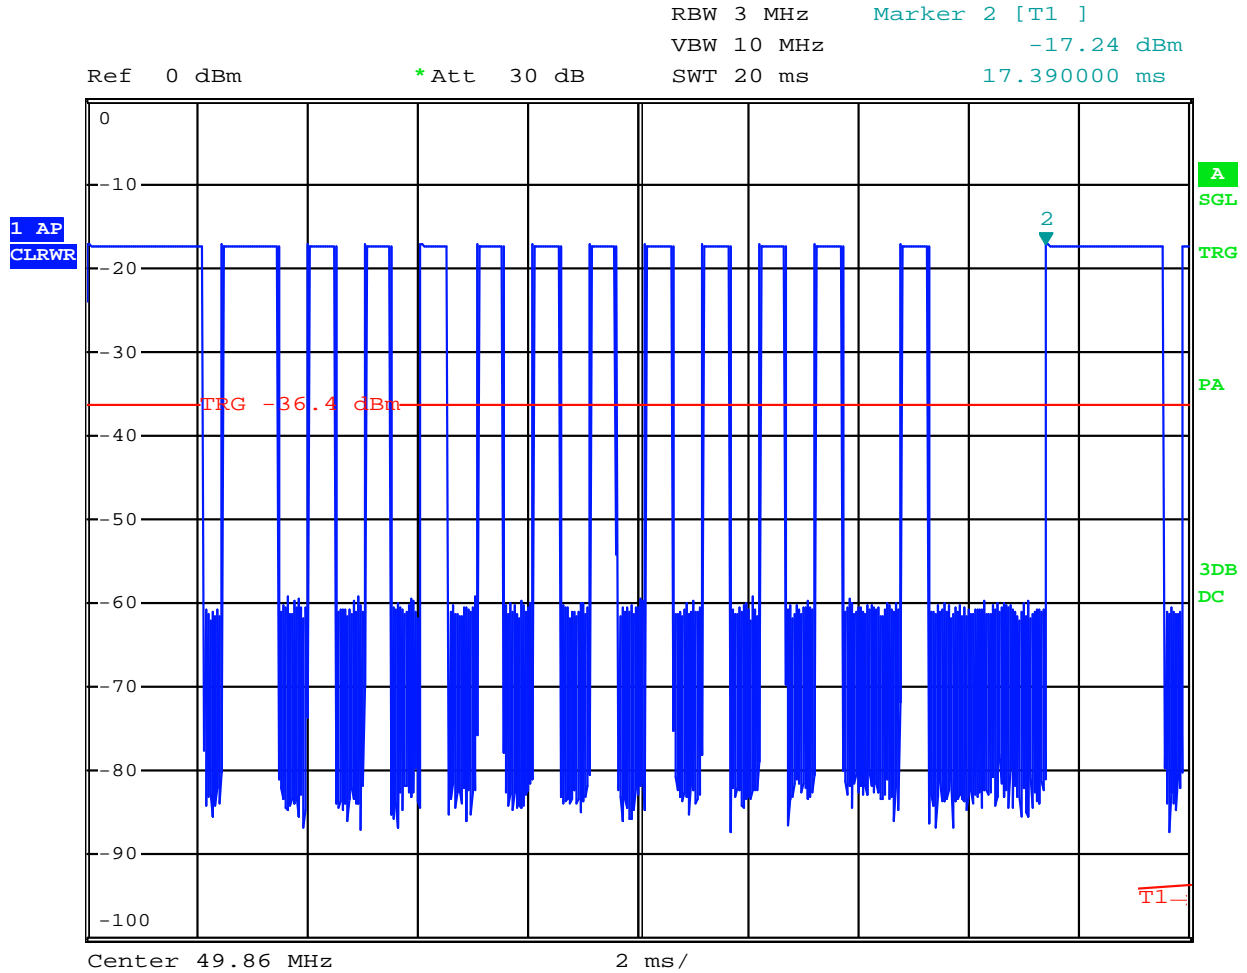

INTERTEK TESTING SERVICES

Report No.: HK12070155-1
Sample No.: 2/2

Average Factor-- Pursuant to FCC Part 15 Section 15. 235 Requirement

INTERTEK TESTING SERVICES

Report No.: HK12070155-1
Sample No.: 2/2

Average Factor-- Pursuant to FCC Part 15 Section 15. 235 Requirement

INTERTEK TESTING SERVICES

Report No.: HK12070155-1
Sample No.: 2/2

Average Factor-- Pursuant to FCC Part 15 Section 15. 235 Requirement