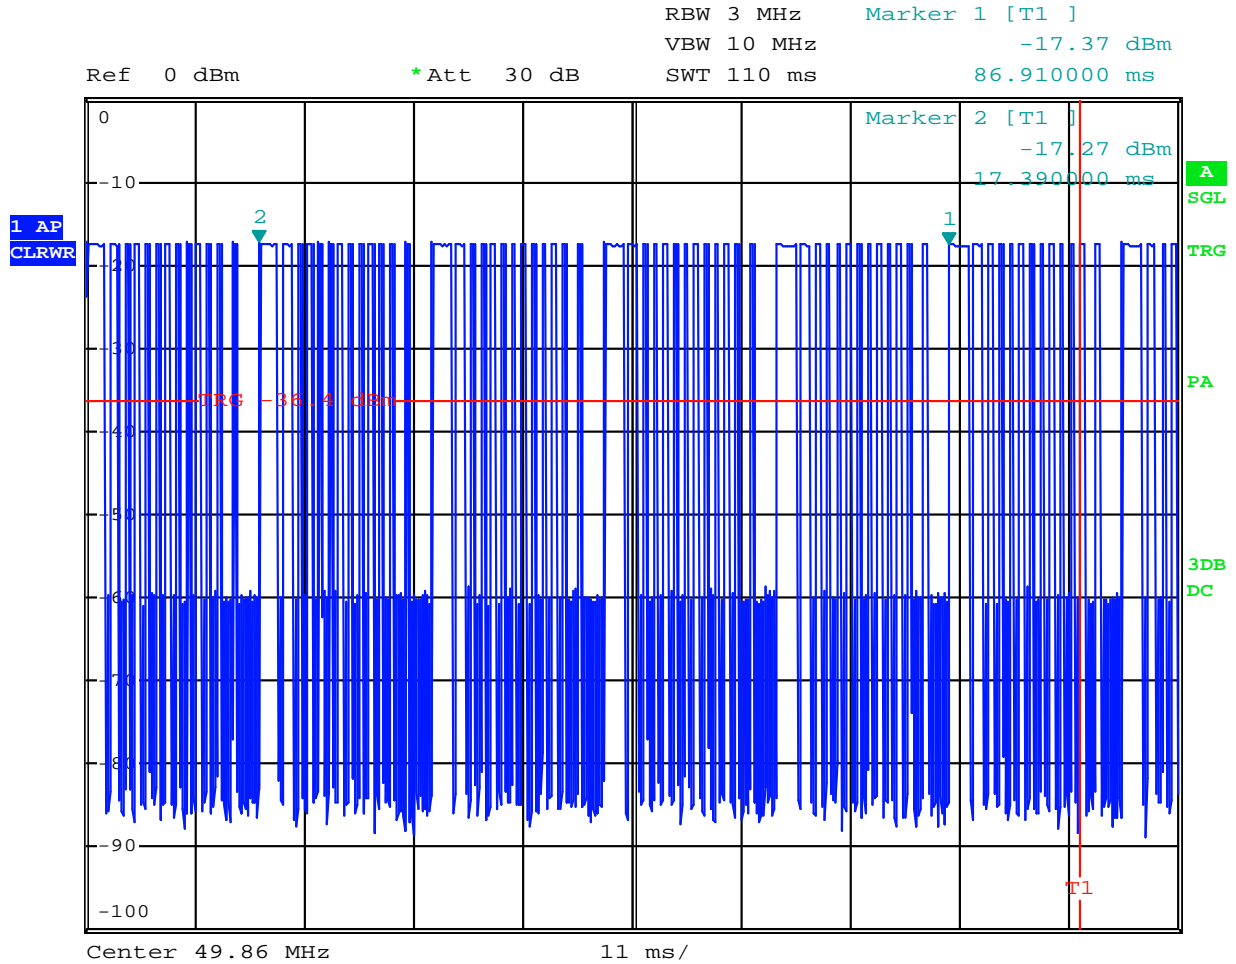

INTERTEK TESTING SERVICES

Report No.: HK12070155-1
Sample No.: 2/2

Average Factor-- Pursuant to FCC Part 15 Section 15. 235 Requirement

INTERTEK TESTING SERVICES

Report No.: HK12070155-1
Sample No.: 2/2

Average Factor-- Pursuant to FCC Part 15 Section 15. 235 Requirement

INTERTEK TESTING SERVICES

Report No.: HK12070155-1
Sample No.: 2/2

Average Factor-- Pursuant to FCC Part 15 Section 15. 235 Requirement