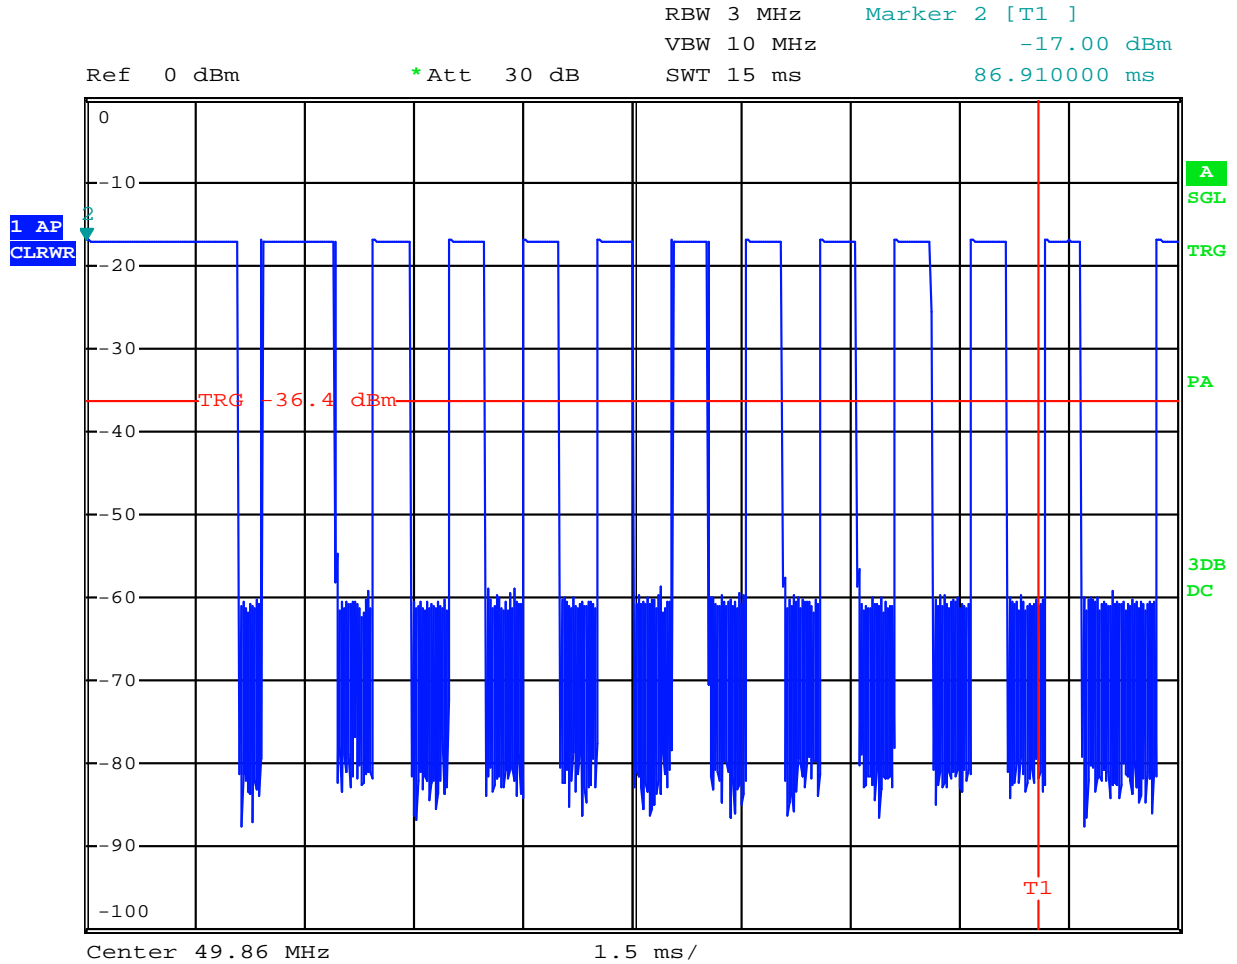

INTERTEK TESTING SERVICES

Report No.: HK12070155-1
Sample No.: 2/2

Average Factor-- Pursuant to FCC Part 15 Section 15. 235 Requirement

INTERTEK TESTING SERVICES

Report No.: HK12070155-1
Sample No.: 2/2

Average Factor-- Pursuant to FCC Part 15 Section 15. 235 Requirement

INTERTEK TESTING SERVICES

Report No.: HK12070155-1
Sample No.: 2/2

Average Factor-- Pursuant to FCC Part 15 Section 15. 235 Requirement