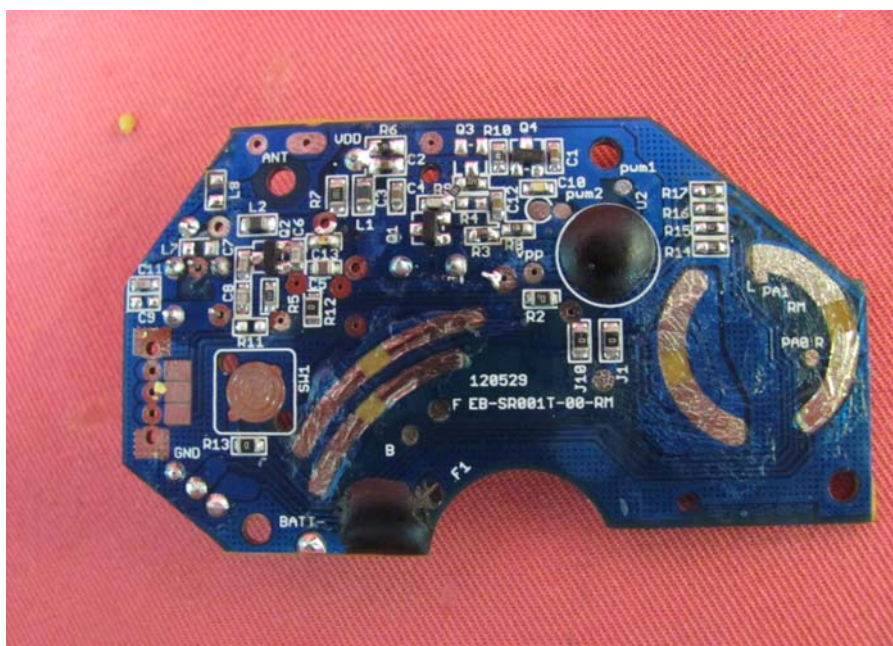


INTERTEK TESTING SERVICE

Report No.: HK12061310-1

Equipment Photographs

Model: 01165

(Internal)

INTERTEK TESTING SERVICE

Report No.: HK12061310-1

Equipment Photographs

Model: 01165

(Internal)

INTERTEK TESTING SERVICE

Report No.: HK12061310-1

Equipment Photographs

Model: 01165

(Internal)