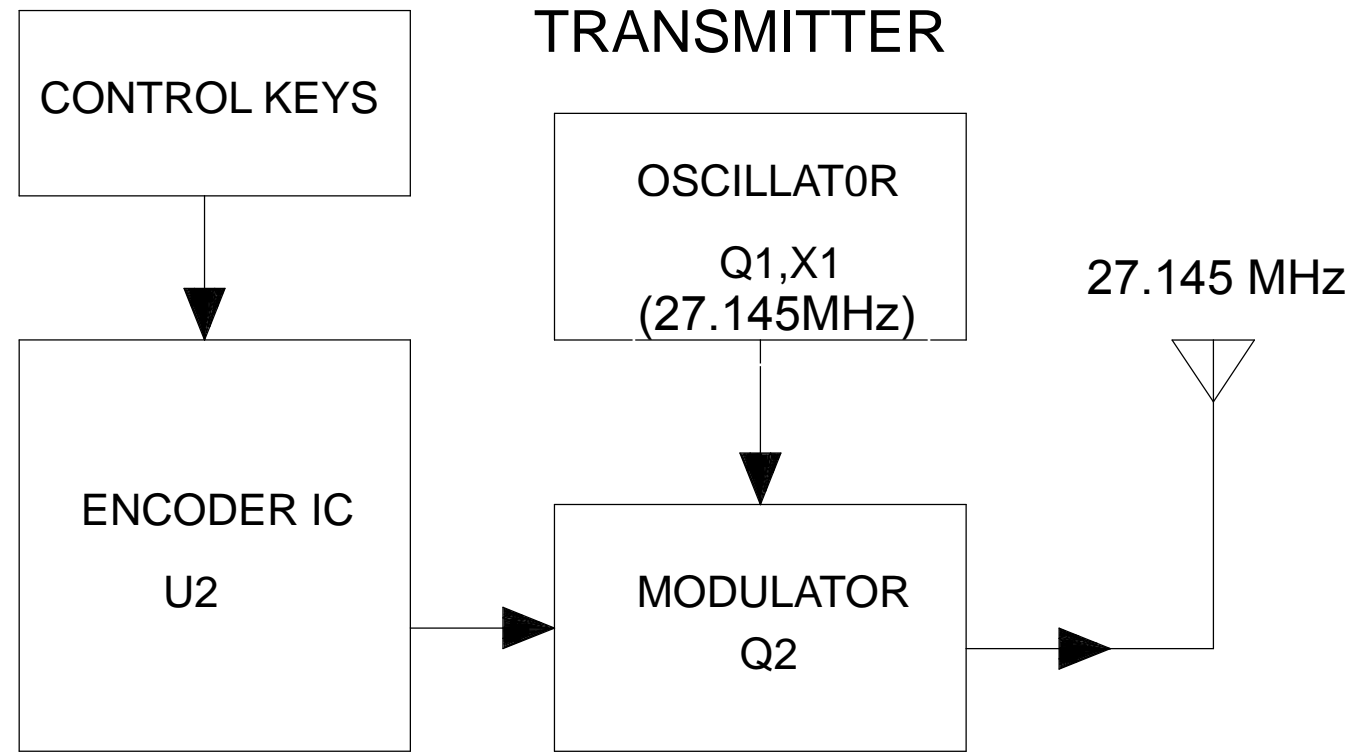

PAGE:
DOC.No:

01165 #SR001 RACER (27.145MHZ) TRANSMITTER

Title: 27.145MHZ			Model Name: RACER TX SCH		
Drawn: CSS	Checked: JOHN	Approved: ZCQ	Model No: EB-SR003R-00-RM		
TATKEI ELECTRONIC IND. CO.,LTD.			Date: 2012-6-18	Size: A4	Rev: A0

01165 #SR001