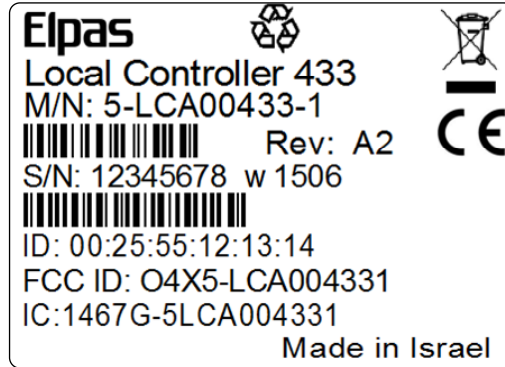

### Label

### Label location

Label with **FCC ID:O4X5-LCA004331** and **IC:1467G-5LCA004331** is located at the rear side panel of the controller. The statement according to FCC part 15 §15.19(a)(3) is placed in Installation Instructions, page 6 (Application exhibit User\_manual\_26369).