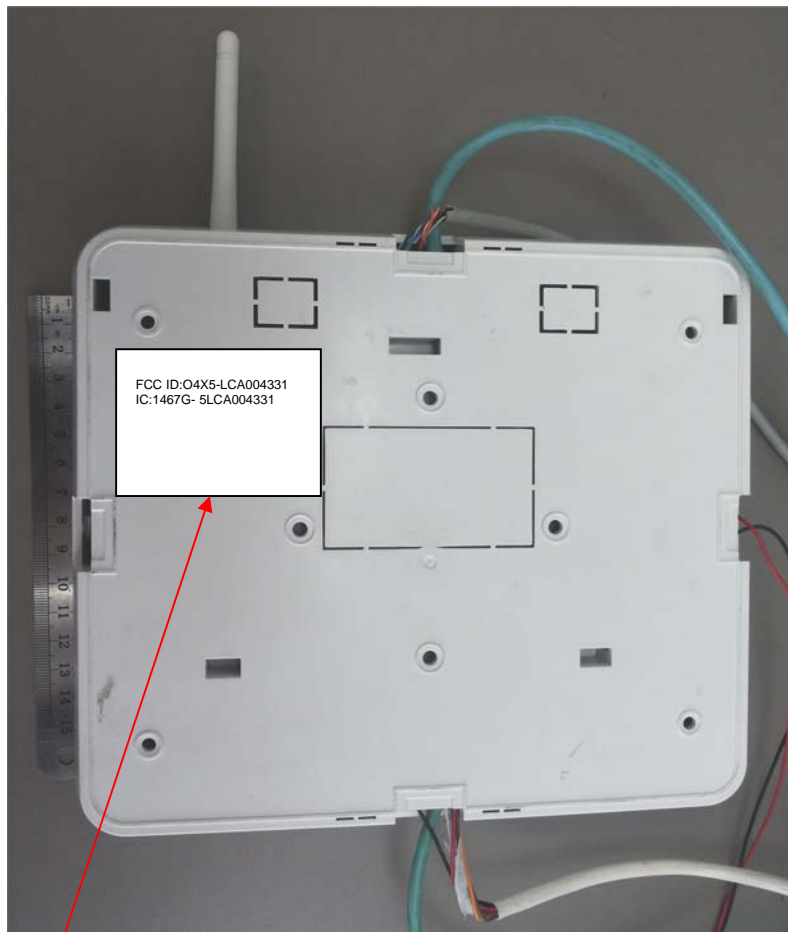

### Label

### Label location

Label with **FCC ID:O4X5-LCA004331** and **IC:1467G-5LCA004331** is located at the rear side panel of the controller. The statement according to FCC part 15 §15.19(a)(3) is placed in Installation Instructions, page 6 (Application exhibit User\_manual\_26369).