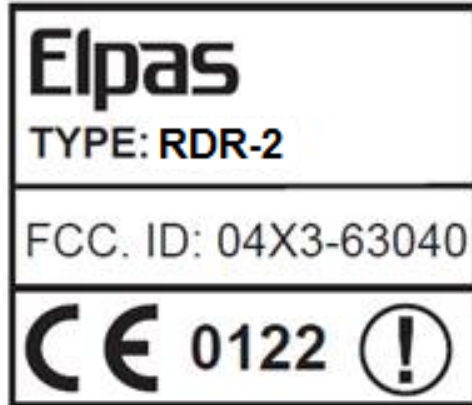

Label

Label location

Label with **FCC ID:O4X3-63040** is located at the rear side of the RDR-2 proximity reader. The statement according to FCC part 15 §15.19(a)(3) is placed in Installation Guide, page 2 (Application exhibit RDR-2_UserMan).