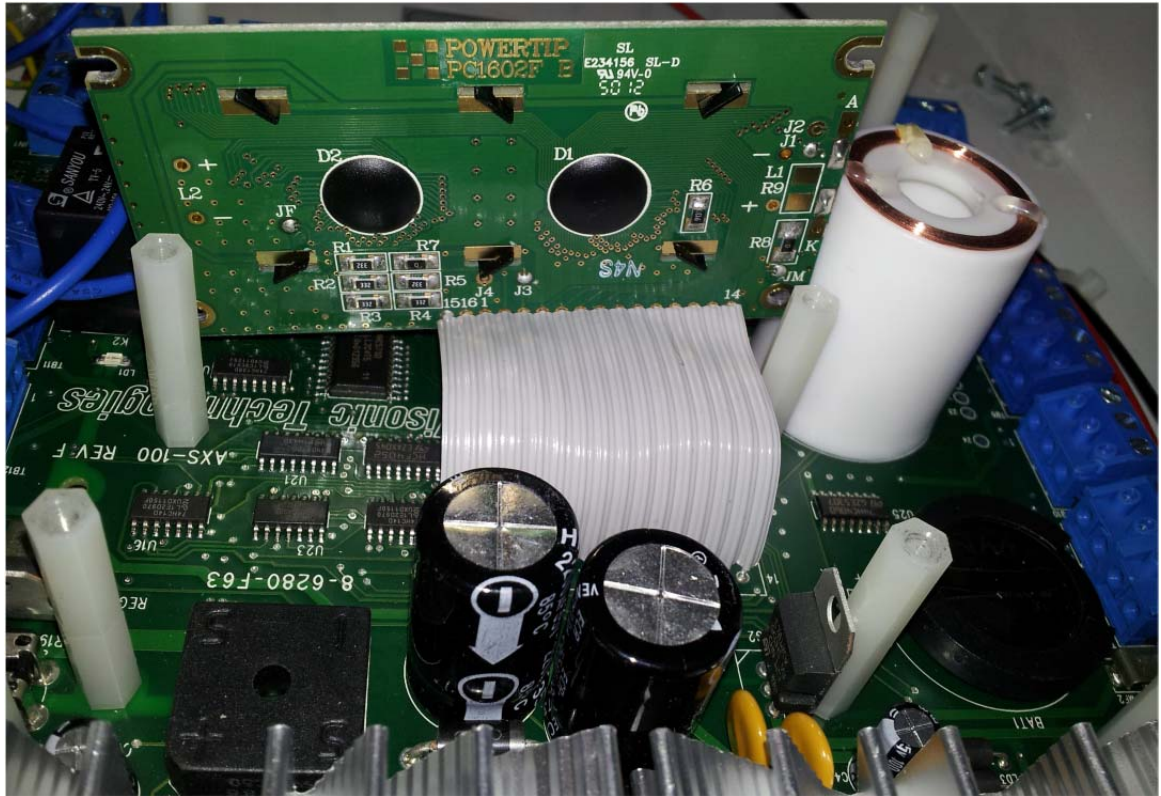

INTERNAL PHOTOGRAPHS

This document contains 9 photographs

Photograph No.1
AXS-100 control panel internal view

Photograph No.2
AXS-100 control panel main PCB top view

Photograph No.3
AXS-100 control panel main PCB second side view

Photograph No.4
AXS-100 control panel main PCB top view with LCD removed

Photograph No.5
Main PCB close view with raised LCD display

Photograph No.6
LCD display PCB second side

Photograph No.7
AXS-100 control panel antenna