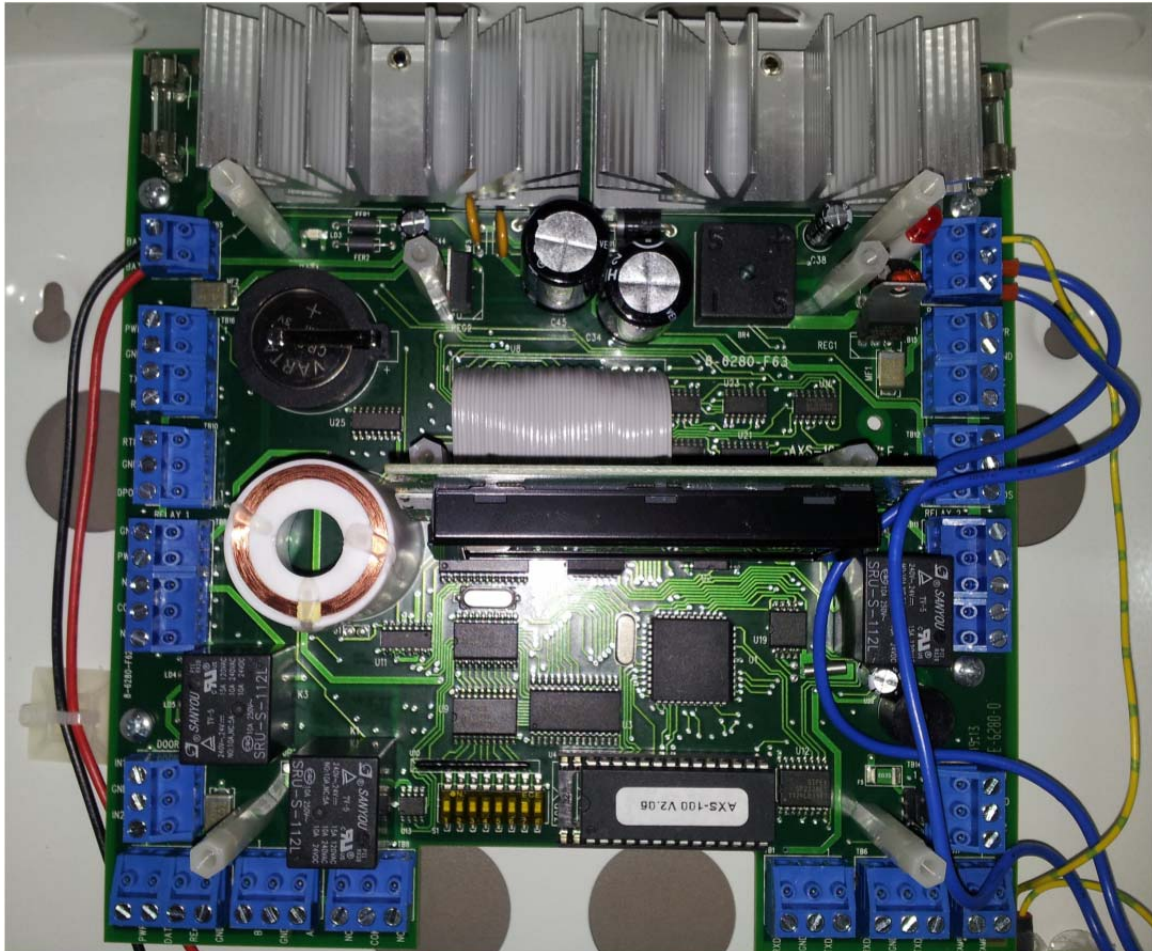

INTERNAL PHOTOGRAPHS

This document contains 9 photographs

Photograph No.1
AXS-100 control panel internal view

Photograph No.2
AXS-100 control panel main PCB top view

Photograph No.3
AXS-100 control panel main PCB second side view

Photograph No.4
AXS-100 control panel main PCB top view with LCD removed

Photograph No.5
Main PCB close view with raised LCD display

Photograph No.6
LCD display PCB second side

Photograph No.7
AXS-100 control panel antenna

Photograph No.8
AXS-100 control panel keypad

Photograph No.9
AXS-100 keypad second side view