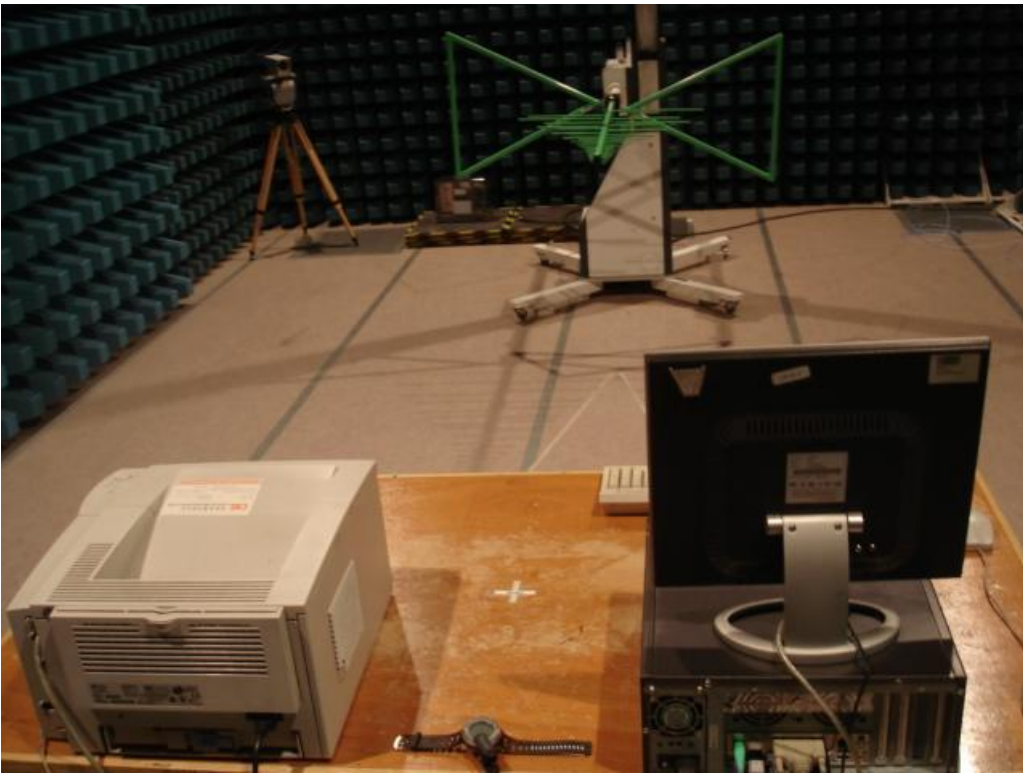

Radiated Emission Test Set Up

9kHz-30MHz

9kHz-30MHz

30MHz-1GHz

30MHz-1GHz

1GHz -18GHz

1GHz -18GHz

18GHz above

18GHz above

Conduct Emission Test Set Up