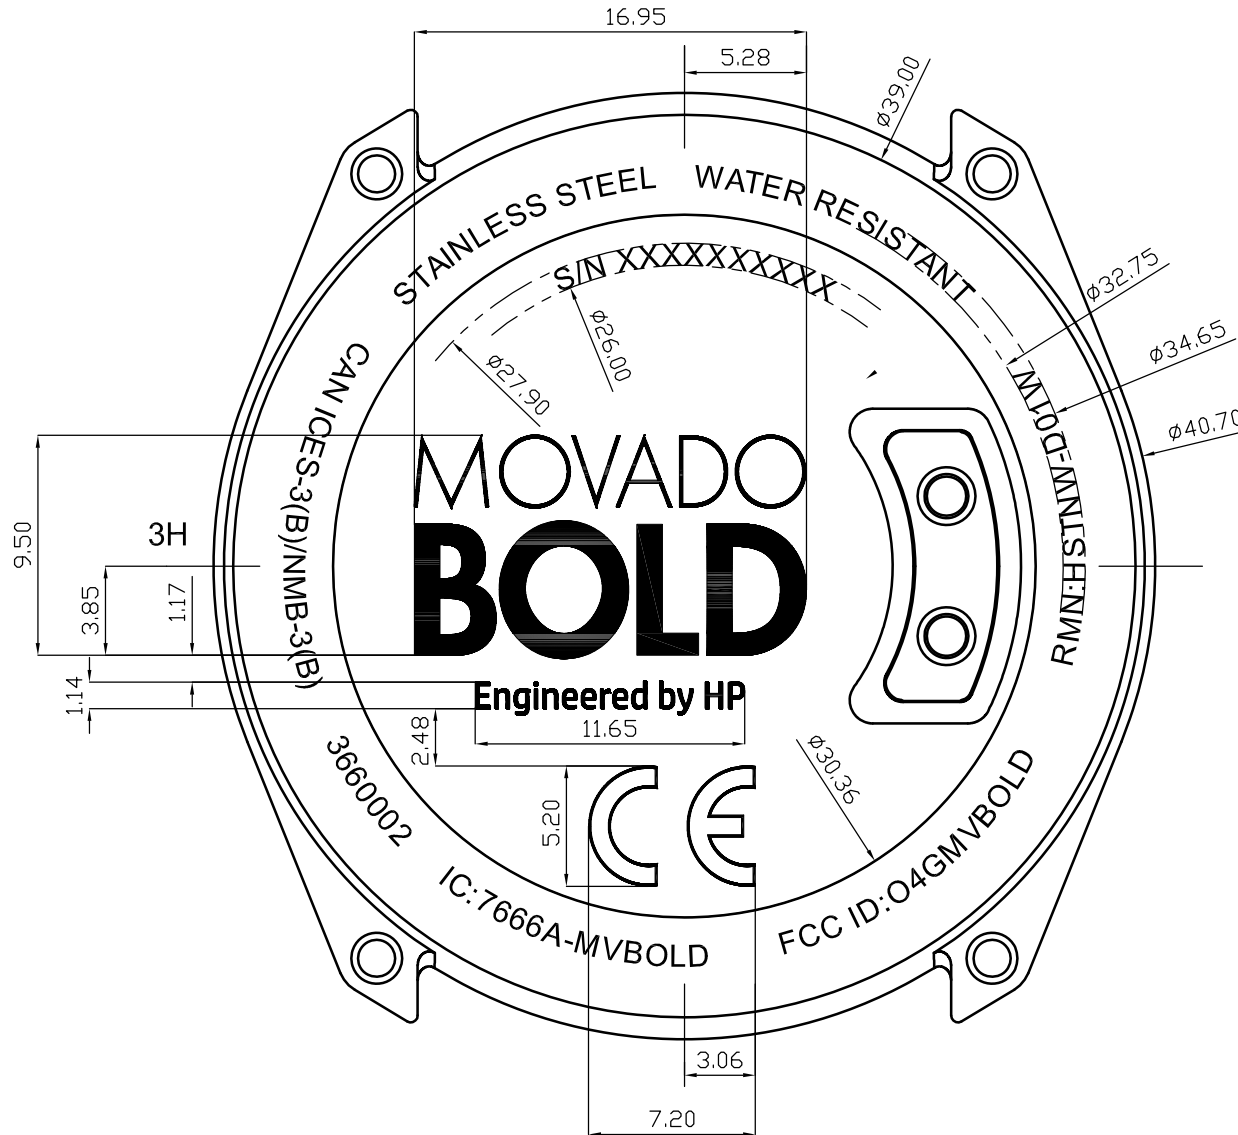

WATCH SKU	CASE SKU	CASE TECH REF	BACK COLOR
3660001			SS

字印深蚀

*本产品所有物料必须符合欧盟成员国“特定有害物质使用限制指令RoHS”所要求。

CUSTOMER/NO.	MB157.1	DRAWING NO	FM4048	MOVEMENT	RD763+电子机芯	VIEW		MARK	DATE	DESCRIPTION	APPRO	SIGN
GLOBAL PRECISION	VENDOR CODE		GEN. Tol	±5	DATE	13/06-05						
	PARTS NAME	OUTSIDE MARKING	UNITS	1=1MM	DRAWN BY	QCX						
	MATERIAL		WATER PROOF	5ATM	CHECKED BY							
	EDITION		SCALE	1/1 3/1	APPROVED BY							

WATCH SKU	CASE SKU	CASE TECH REF	BACK COLOR
3660002			IPB

字印深蚀

*本产品所有物料必须符合欧盟成员国“特定有害物质使用限制指令RoHS”所要求。

CUSTOMER/NO.	MB157.1	DRAWING NO	FM4048	MOVEMENT	RD763+电子机芯	VIEW		MARK	DATE	DESCRIPTION	APPRO	SIGN
GLOBAL PRECISION	VENDOR CODE			GEN. Tol	±5	DATE	13/06-05					
	PARTS NAME	OUTSIDE MARKING		UNITS	1=1MM	DRAWN BY	QCX					
	MATERIAL			WATER PROOF	5ATM	CHECKED BY						
	EDITION			SCALE	1/1 3/1	APPROVED BY						