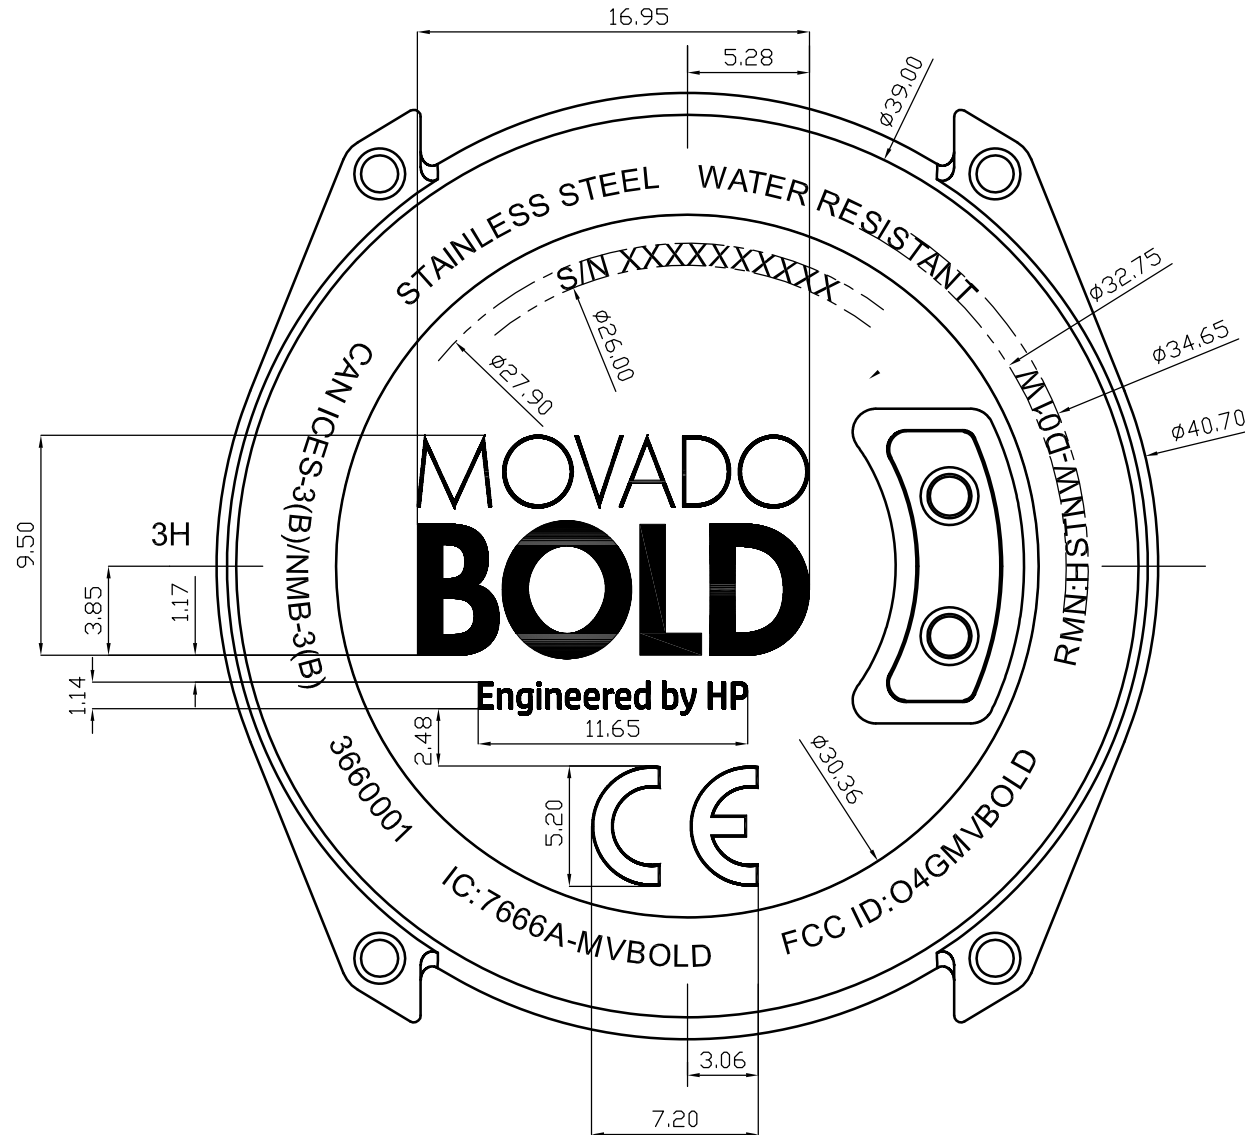

WATCH SKU	CASE SKU	CASE TECH REF	BACK COLOR
3660001			SS

字印深蚀

*本产品所有物料必须符合欧盟成员国“特定有害物质使用限制指令RoHS”所要求。

CUSTOMER/NO.	MB157.1	DRAWING NO	FM4048	MOVEMENT	RD763+电子机芯	VIEW		MARK	DATE	DESCRIPTION	APPRO	SIGN
GLOBAL PRECISION	VENDOR CODE		GEN. Tol	±5	DATE	13/06-05						
	PARTS NAME	OUTSIDE MARKING	UNITS	1=1MM	DRAWN BY	QCX						
	MATERIAL		WATER PROOF	5ATM	CHECKED BY							
	EDITION		SCALE	1/1 3/1	APPROVED BY							

WATCH SKU	CASE SKU	CASE TECH REF	BACK COLOR
3660002			IPB

字印深蚀

*本产品所有物料必须符合欧盟成员国“特定有害物质使用限制指令RoHS”所要求。

CUSTOMER/NO.	MB157.1	DRAWING NO	FM4048	MOVEMENT	RD763+电子机芯	VIEW		MARK	DATE	DESCRIPTION	APPRO	SIGN
GLOBAL PRECISION	VENDOR CODE			GEN. Tol	±5	DATE	13/06-05					
	PARTS NAME	OUTSIDE MARKING		UNITS	1=1MM	DRAWN BY	QCX					
	MATERIAL			WATER PROOF	5ATM	CHECKED BY						
	EDITION			SCALE	1/1 3/1	APPROVED BY						