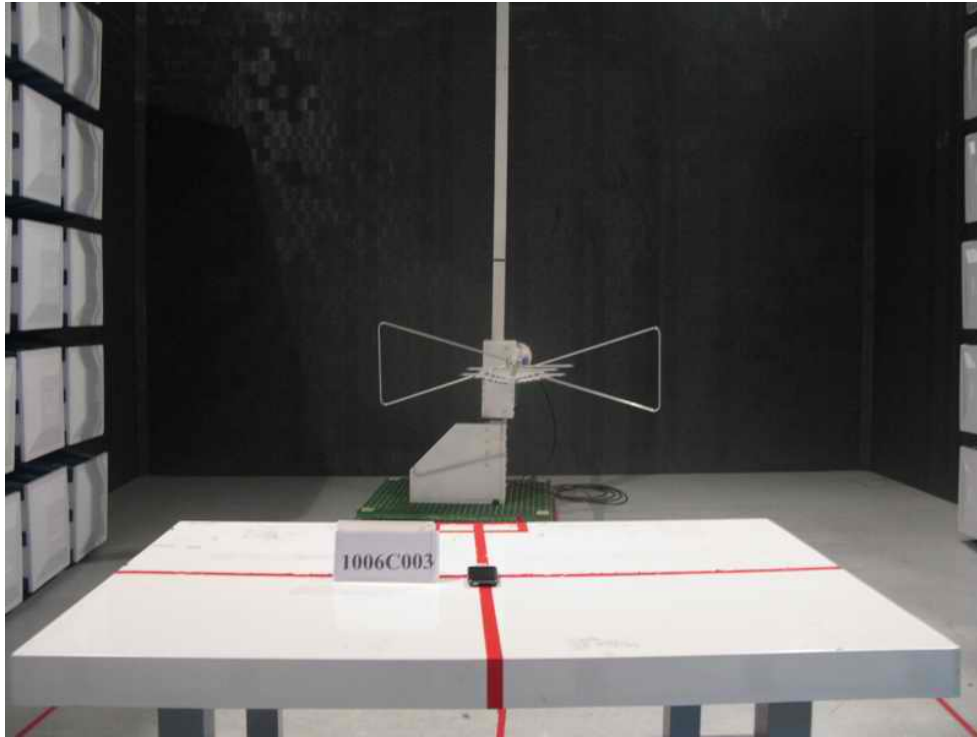

## 7. EUT TEST PHOTO

**Radiated Measurement Photos  
9K~30MHz**

**Neutron Engineering Inc.**

**Radiated Measurement Photos  
30M~1000MHz**

**Neutron Engineering Inc.**

**Radiated Measurement Photos  
Above 1000MHz**