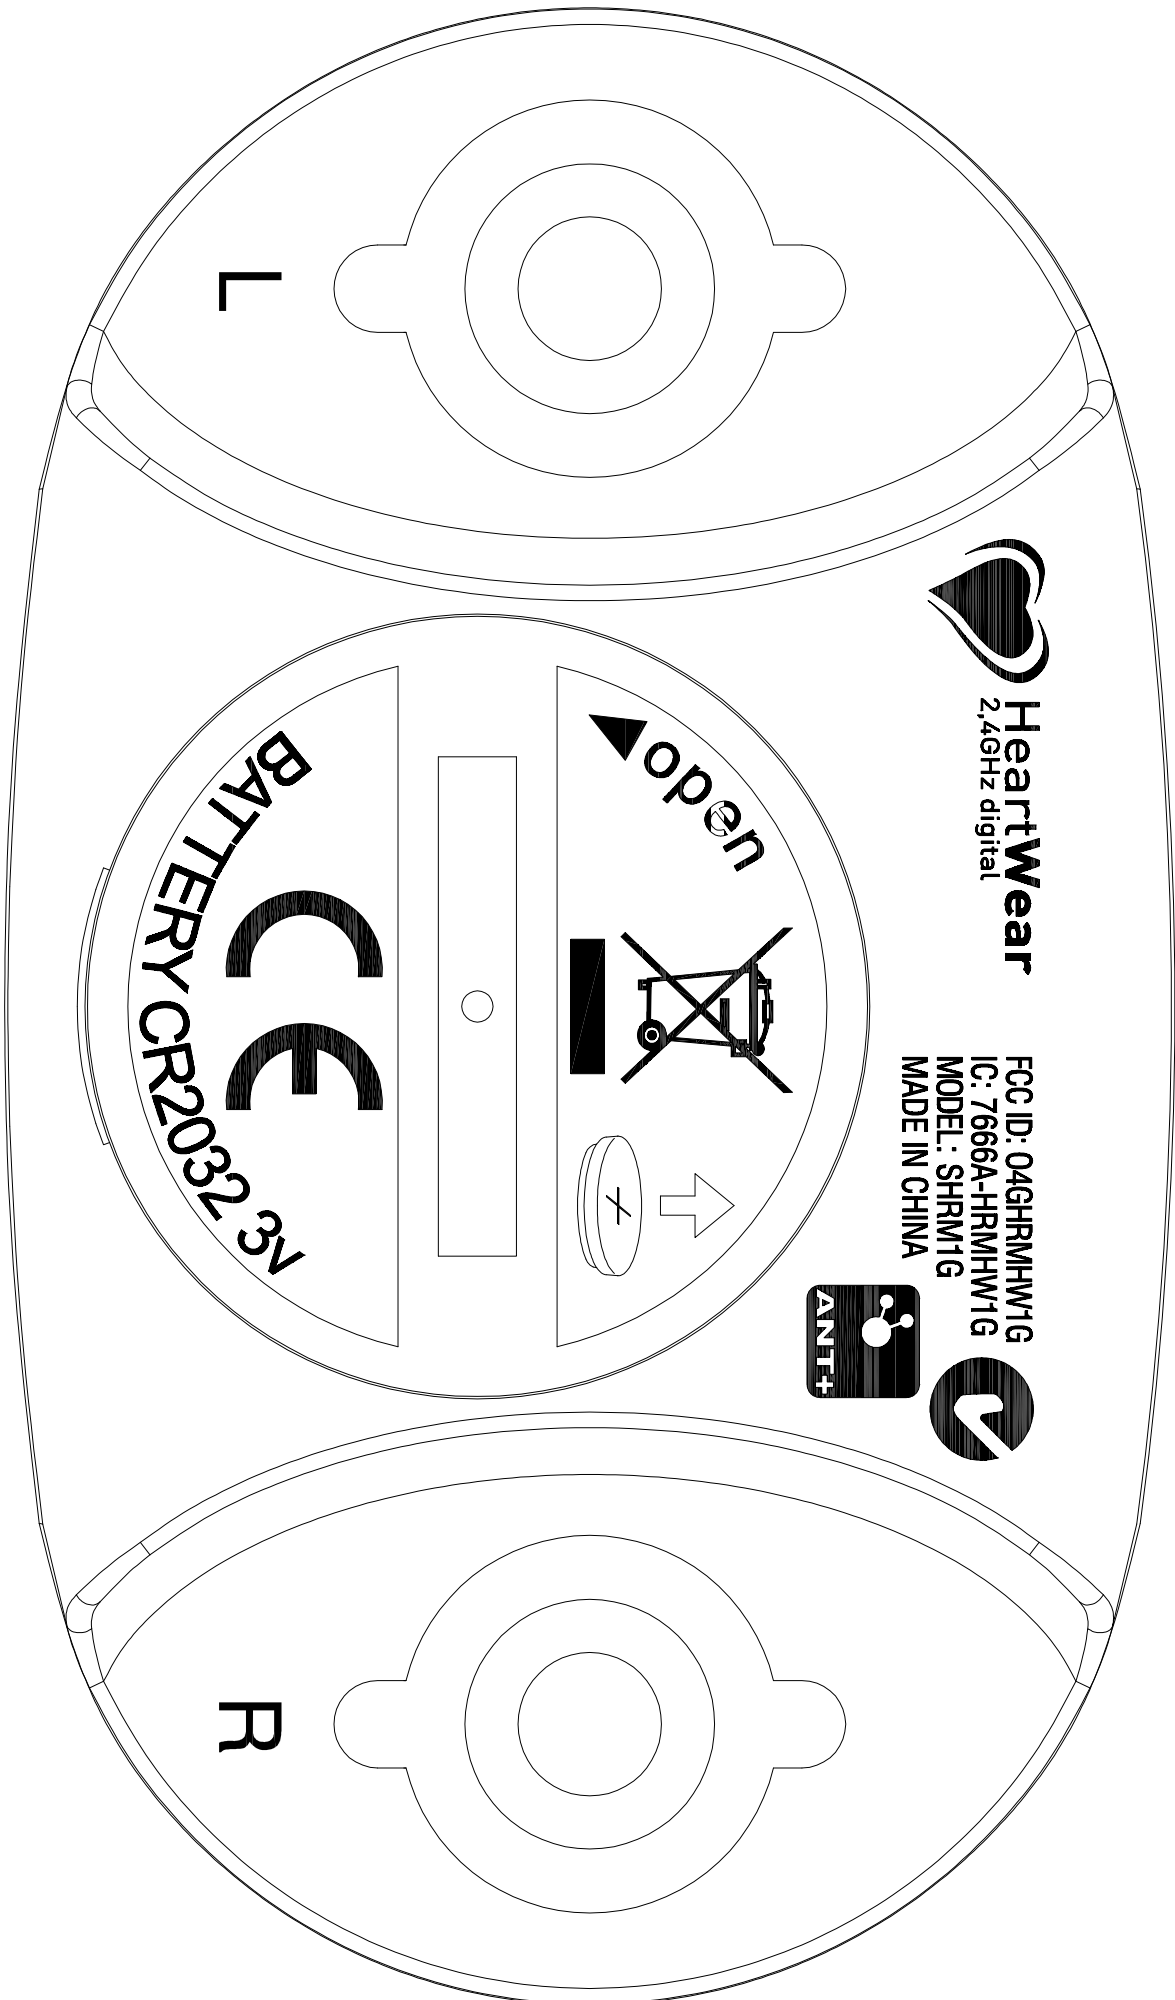

**HeartWear**  
2.4GHz digital

FCC ID: 04GHRMHW1G  
IC: 7666A-HRMHW1G  
MODEL: SHRM1G  
MADE IN CHINA

L

BATTERY CR2032 3V

open

R