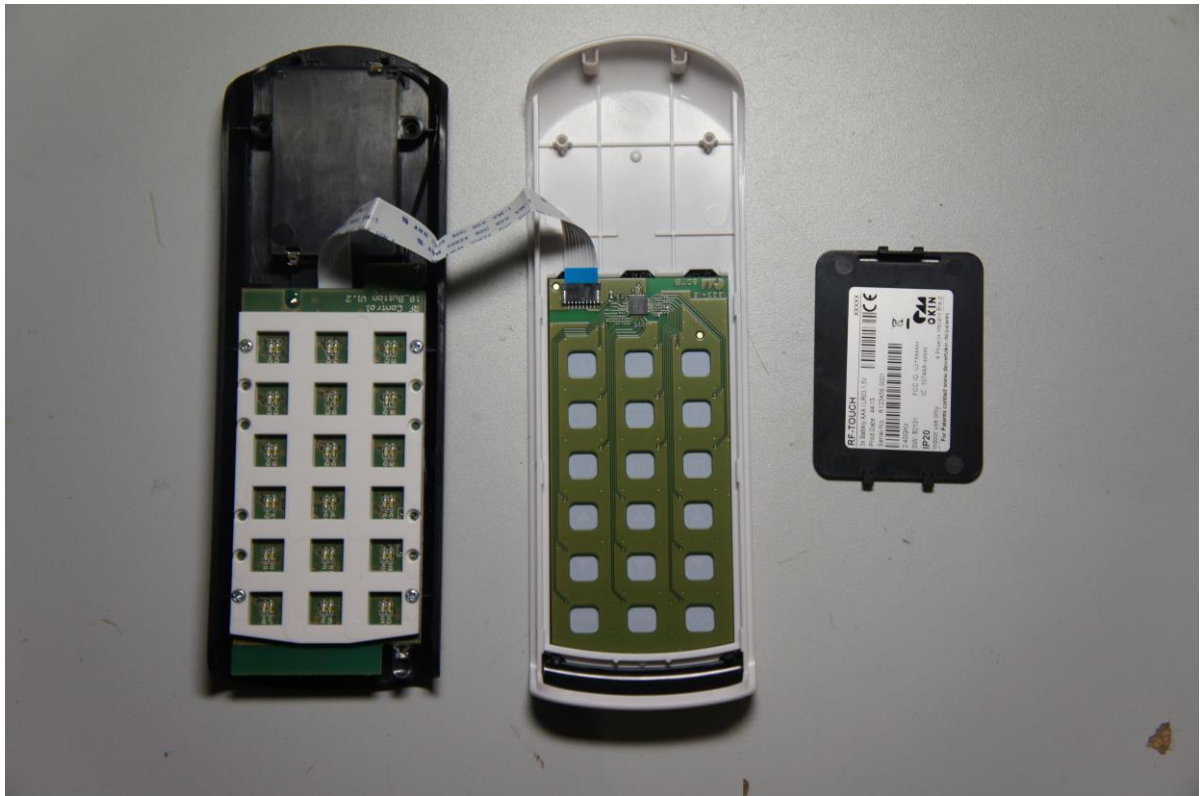

1 Annex C – internal pictures

1.1 List of Pictures

Picture 1: EUT - open housing.....2

Picture 2: EUT - open housing 2.....2

Picture 3: EUT - PCB, bottom side3

Picture 4: EUT - PCB, top side3

EMV **TESTHAUS** GmbH
Gustav-Hertz-Straße 35
94315 Straubing
Germany
Revision: 1.0

DewertOkin GmbH
RF Transmitter 2.4 GHz
RF-Touch

150637-AU01+W01
Annex C

Picture 1: EUT - open housing

Picture 2: EUT - open housing 2

Picture 3: EUT - PCB, bottom side

Picture 4: EUT - PCB, top side