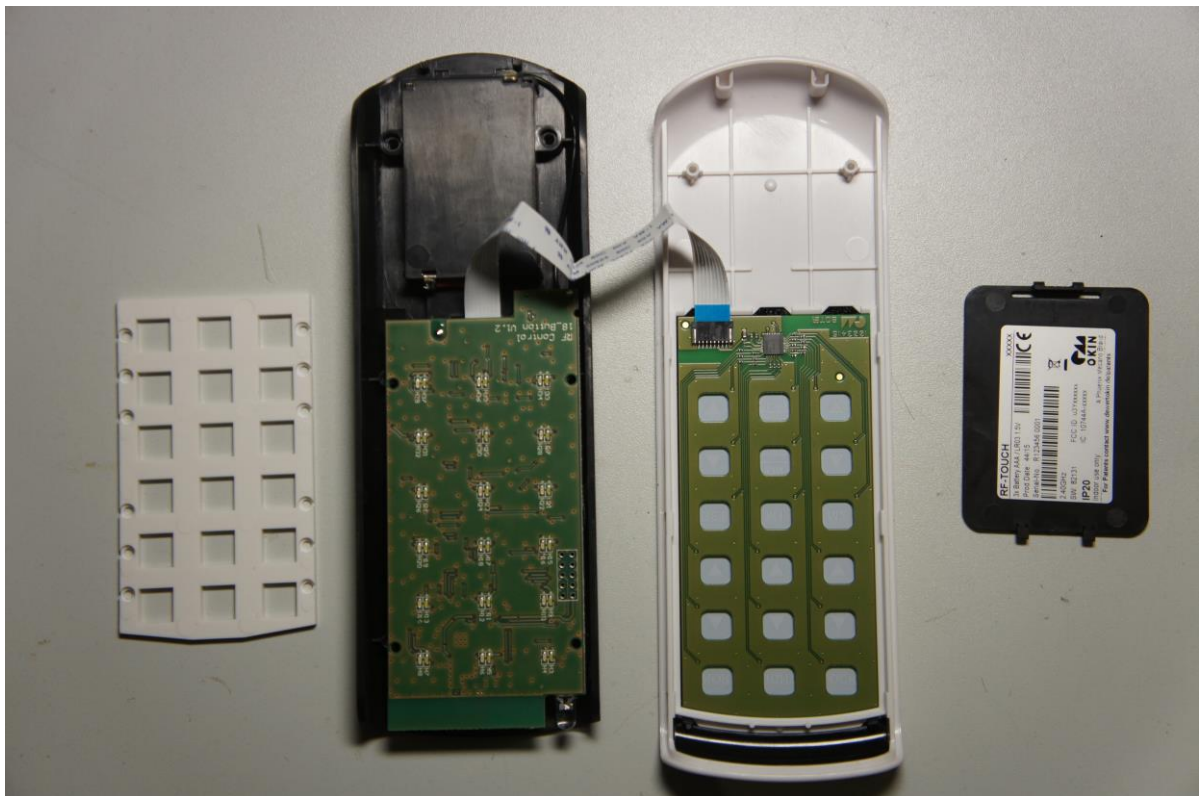

1 Annex C – internal pictures

1.1 List of Pictures

Picture 1: EUT - open housing.....2

Picture 2: EUT - open housing 2.....2

Picture 3: EUT - PCB, bottom side3

Picture 4: EUT - PCB, top side3

EMV **TESTHAUS** GmbH
Gustav-Hertz-Straße 35
94315 Straubing
Germany
Revision: 1.0

DewertOkin GmbH
RF Transmitter 2.4 GHz
RF-Touch

150637-AU01+W01
Annex C

Picture 1: EUT - open housing

Picture 2: EUT - open housing 2

Picture 3: EUT - PCB, bottom side

Picture 4: EUT - PCB, top side