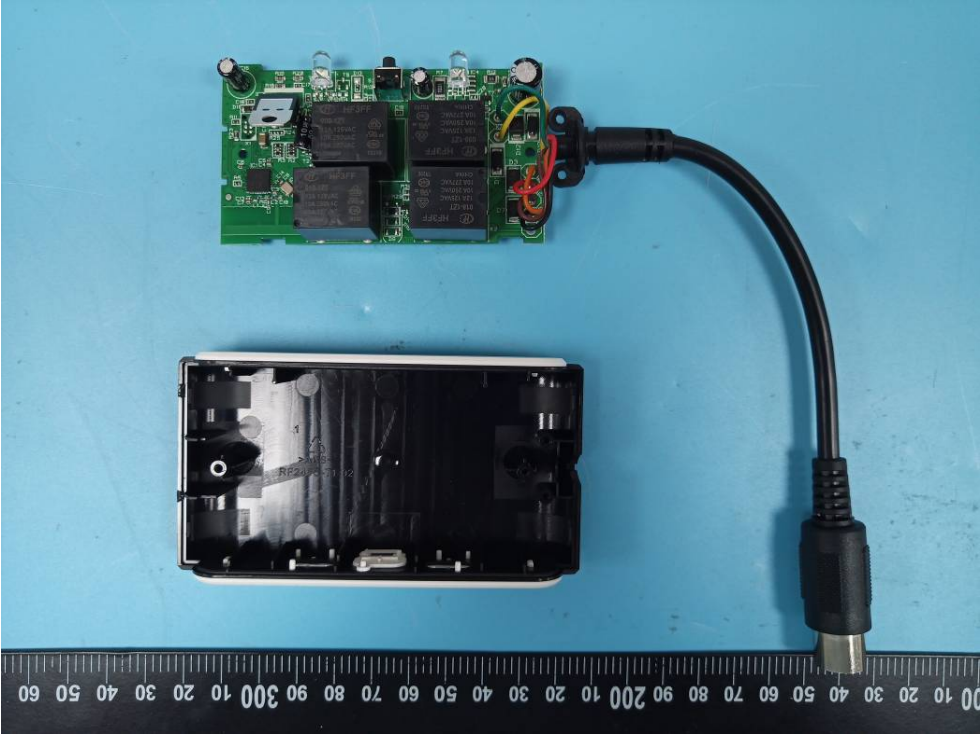

EXHIBIT C - EUT INTERNAL PHOTOGRAPHS

For A1308US

BLE&2.4G SRD Antenna

For A1308EU

BLE&2.4G SRD Antenna