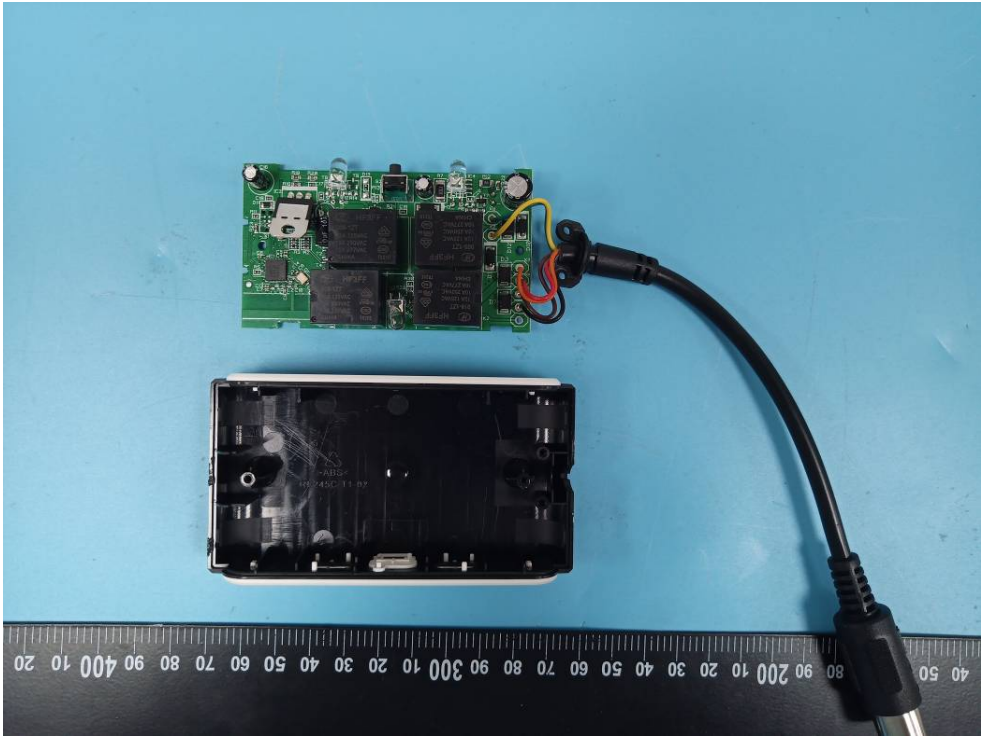

EXHIBIT C - EUT INTERNAL PHOTOGRAPHS

For A1308US

BLE&2.4G SRD Antenna

For A1308EU

BLE&2.4G SRD Antenna