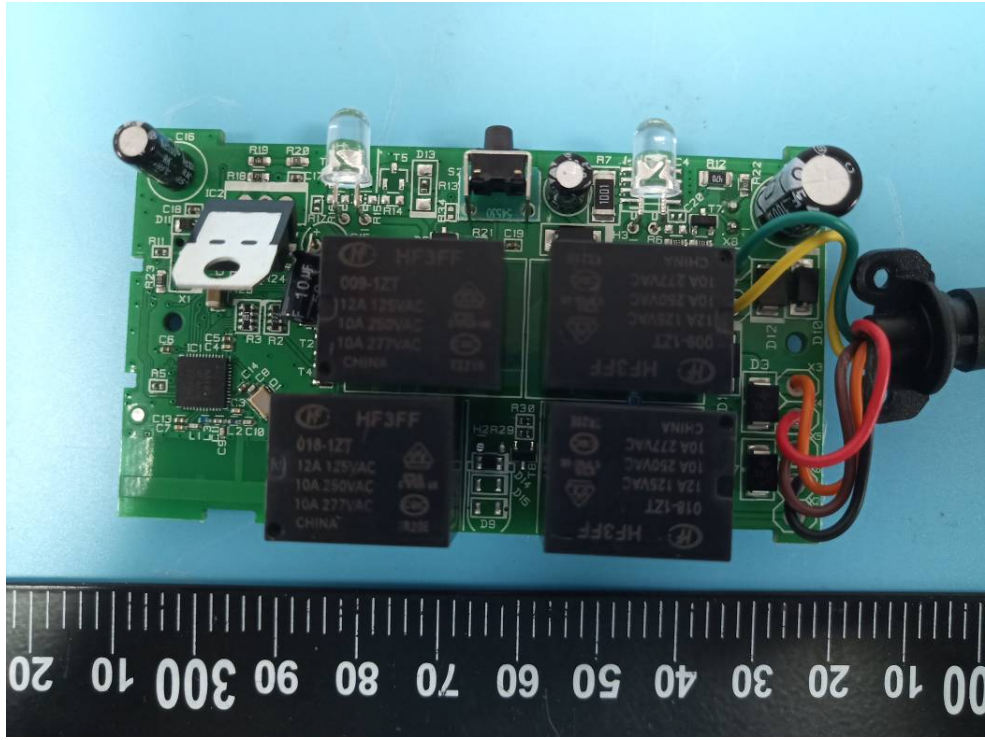

EXHIBIT C - EUT INTERNAL PHOTOGRAPHS

For A1308US

BLE&2.4G SRD Antenna

For A1308EU

BLE&2.4G SRD Antenna