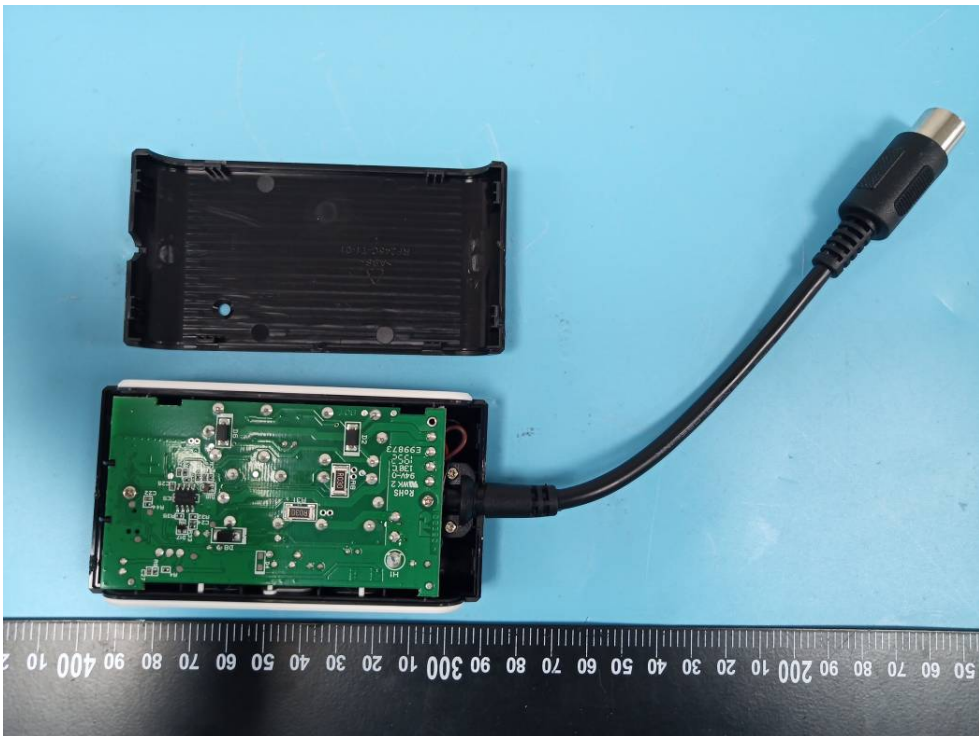

EXHIBIT C - EUT INTERNAL PHOTOGRAPHS

For A1308US

BLE&2.4G SRD Antenna

For A1308EU

BLE&2.4G SRD Antenna