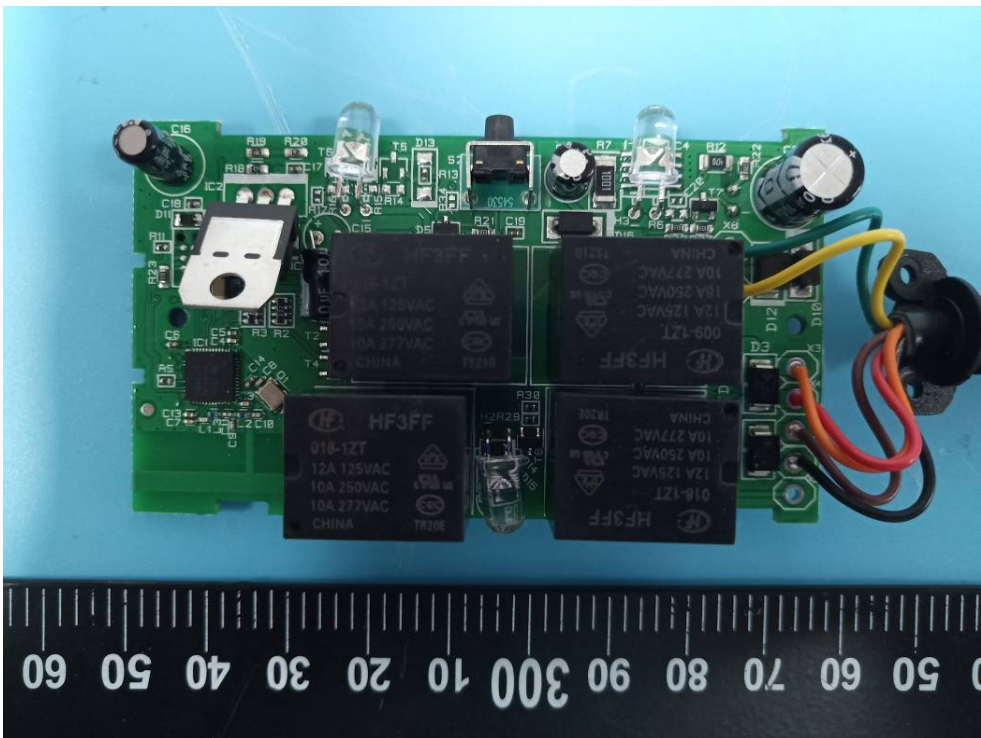

EXHIBIT C - EUT INTERNAL PHOTOGRAPHS

For A1308US

BLE&2.4G SRD Antenna

For A1308EU

BLE&2.4G SRD Antenna