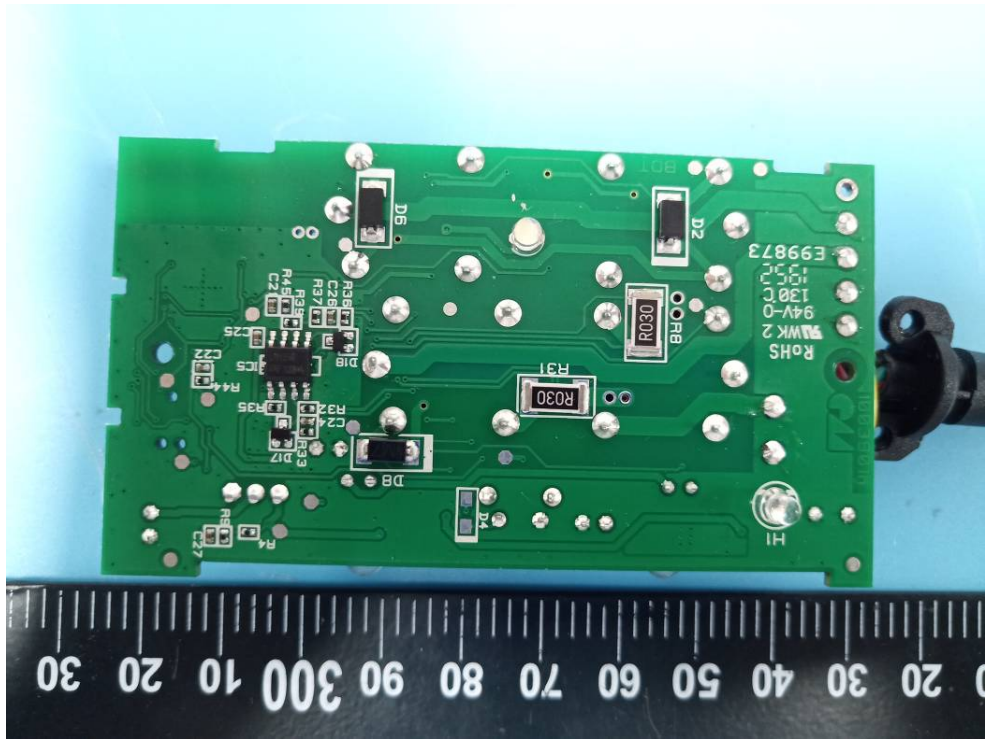

EXHIBIT C - EUT INTERNAL PHOTOGRAPHS

For A1308US

BLE&2.4G SRD Antenna

For A1308EU

BLE&2.4G SRD Antenna