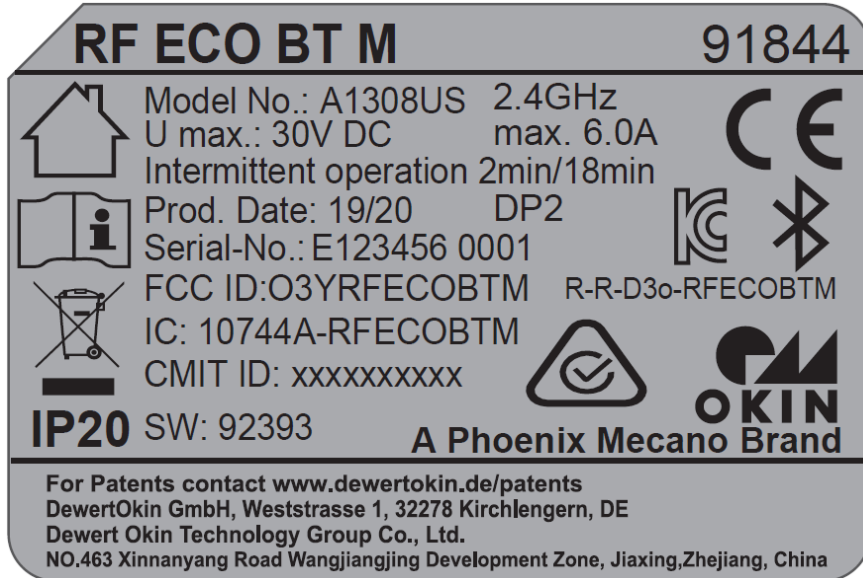

EXHIBIT A - FCC ID LABEL AND LOCATION

FCC ID Label

FCC ID Label Location Information

The label shown shall be permanently affixed at a conspicuous location on the device and be readily visible to the user at the time purchase (Labeling requirements per 2.925)