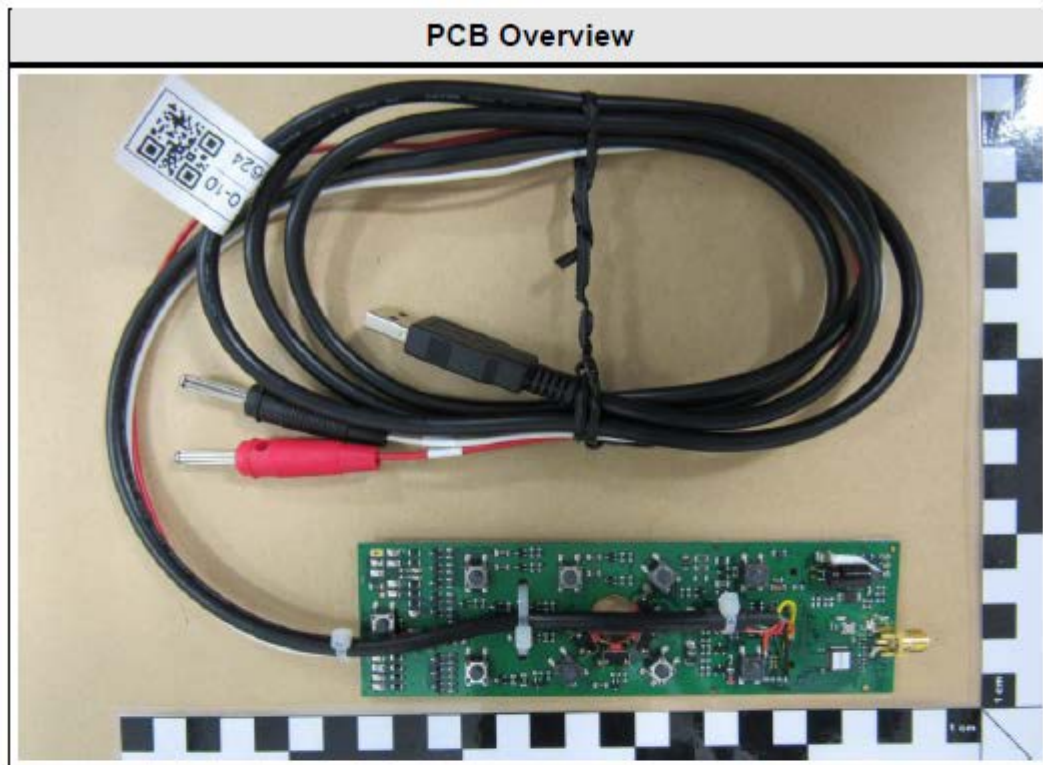

09-Internal Photos

Model No.: IPROXX2/SMP/Bluetooth
FCC ID: O3YIPR2SMPBT
IC: 10744A-IPR2SMPBT

09-Internal Photos

Model No.: IPROXX2/SMP/Bluetooth
FCC ID: O3YIPR2SMPBT
IC: 10744A-IPR2SMPBT