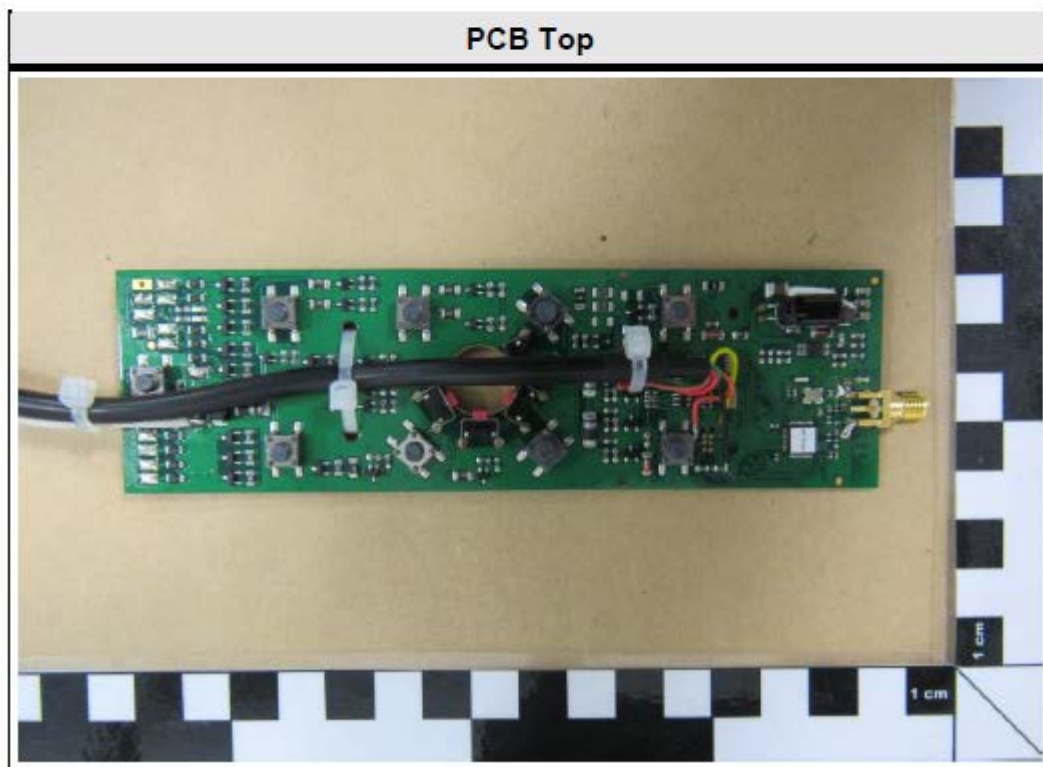

09-Internal Photos

Model No.: IPROXX2/SMP/Bluetooth
FCC ID: O3YIPR2SMPBT
IC: 10744A-IPR2SMPBT

09-Internal Photos

Model No.: IPROXX2/SMP/Bluetooth
FCC ID: O3YIPR2SMPBT
IC: 10744A-IPR2SMPBT