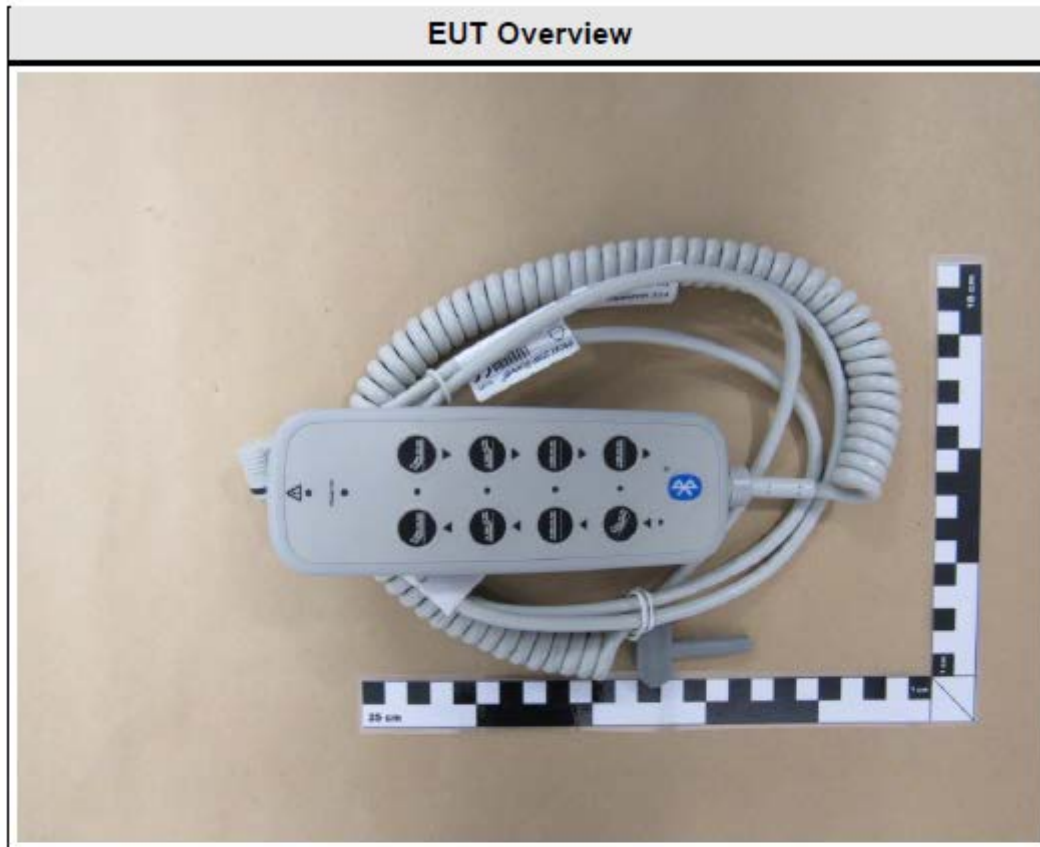

08-External Photos

Model No.: IPROXX2/SMP/Bluetooth
FCC ID: O3YIPR2SMPBT
IC: 10744A-IPR2SMPBT

08-External Photos

Model No.: IPROXX2/SMP/Bluetooth
FCC ID: O3YIPR2SMPBT
IC: 10744A-IPR2SMPBT