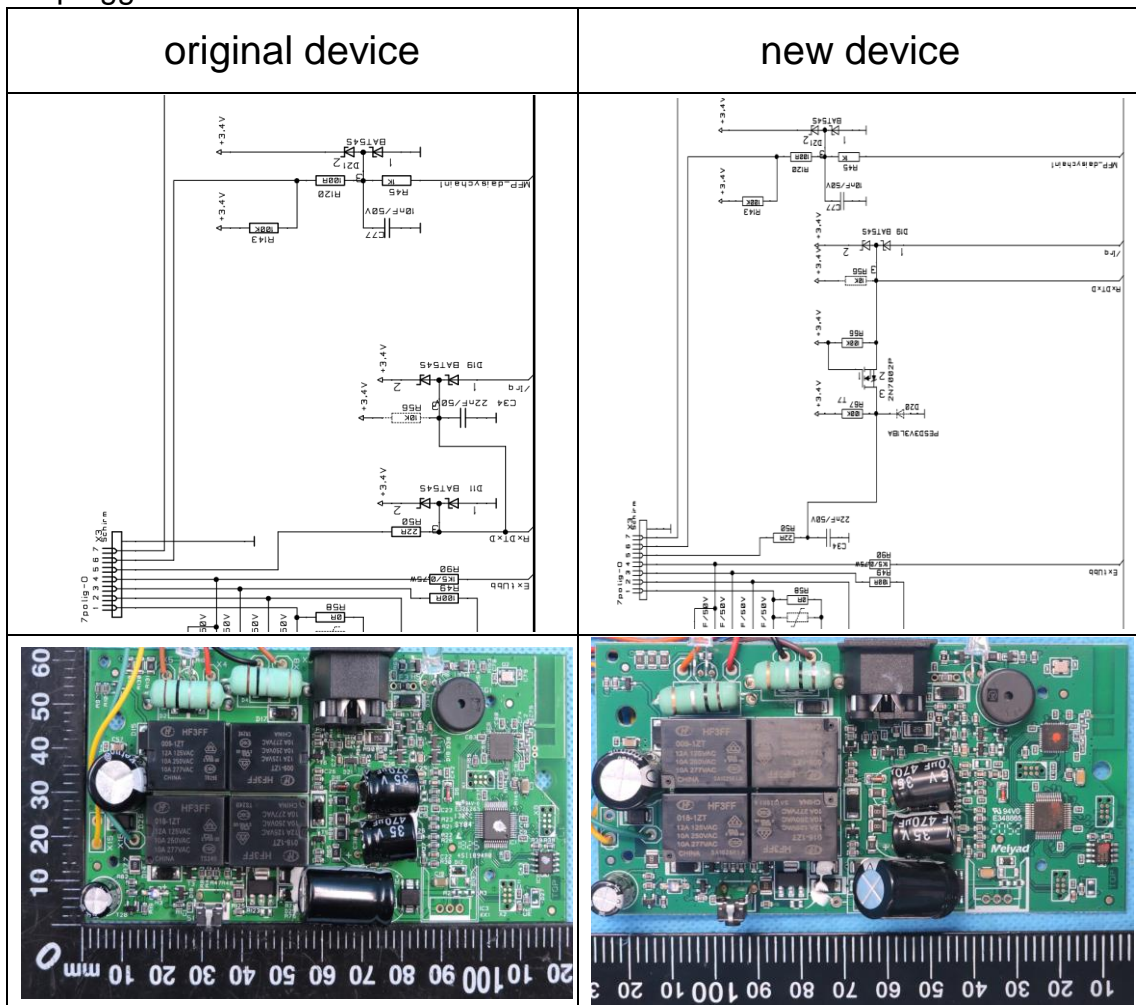

# Differences Description

We DewertOkin GmbH state:

**Product:** CU155+

**Model Name:** A1232

**FCC ID:** O3YCU155PAPL

The new machine has changed the power supply circuit to reduce the probability of IC1 being burnt out when the MFP interface is plugged and unplugged.

**Date** 2021.08.18

Signature

A handwritten signature in cursive script, appearing to read 'Werner Kracht', written in black ink on a white background.

**Name:**Werner Kracht

**Title:** Engineer

**Company:** DewertOkin GmbH