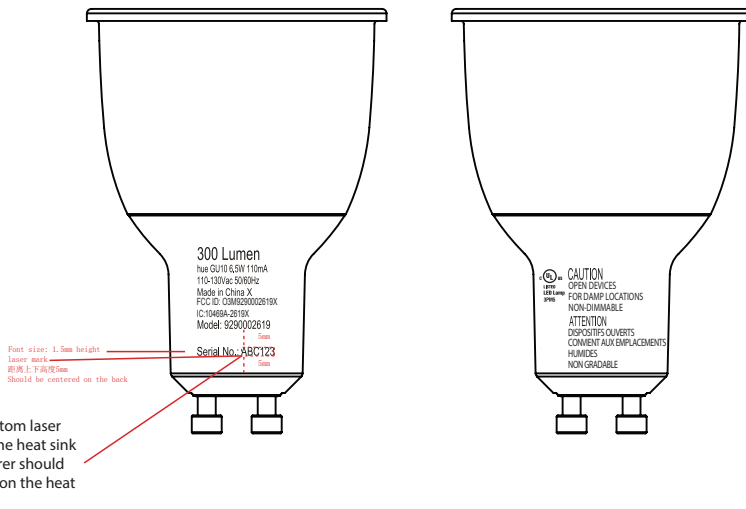

1. CE logo height no less than 5mm
2. All font in Arial, height :0.8mm
3. Color follow existing sample

Notam GU10

FRONT

90 degrees

270 degrees