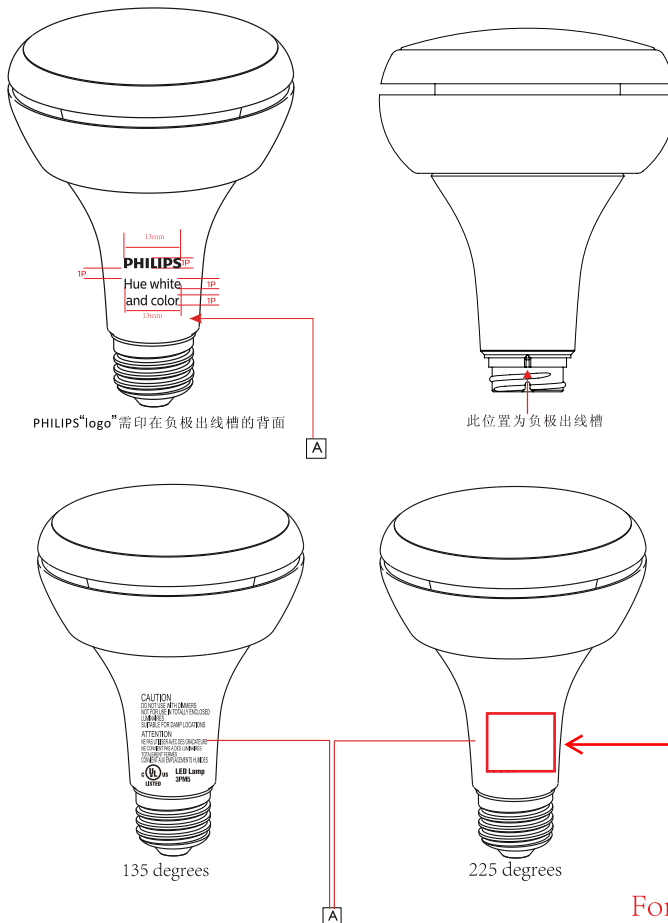

Machine & Product Documentation Lighting

(Product family)
LED Lamp

(Document type)
Brand/Marking/Packing

Cliche/灯印1: 3241 642 78795
Dimension/尺寸:
Color/颜色:

CAUTION 字体高度2MM
DO NOT USE WITH DIMMERS
NOT FOR USE IN TOTALLY ENCLOSED LUMINAIRES
SUITABLE FOR DAMP LOCATIONS 字体高度1.5MM

ATTENTION 字体高度2MM
NE PAS UTILISER AVEC DES GRADATEURS
NE CONVIENT PAS A DES LUMINAIRES TOTALEMENT
FERMES 字体高度1.5MM
CONVIENT AUX EMPLACEMENTS HUMIDES

Hue white and color
630 Lumens
BR30 8W 150mA
110-130Vac, 50/60Hz
Made in China
FCC ID: O3M59290002579AX
IC:10469A-2579AX
Model: 9290002579A

factory mark & date code

Serial No. ABC123 123
高2mm

Position/位置:

For Position Only

(12 nc)

3241 642 78795

Philips Hue 8W BR30 E26

Author/作者	Date/日期	Change number/更改编码	Revision description/更改描述
camille	2015-07-31		update cliche