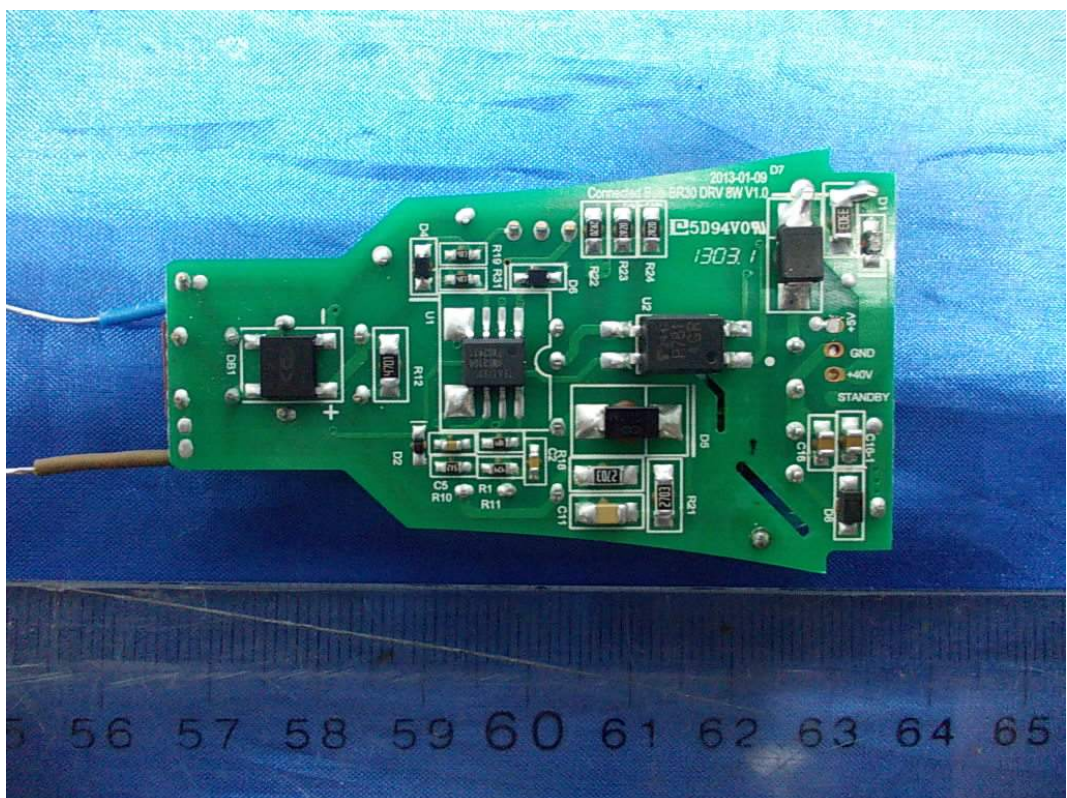

FIGURE 2
LED LAMPS (M/N: 9290002265)
COVER REMOVED

FIGURE 3
LED LAMPS (M/N: 9290002265)
LED DRIVER (FRONT VIEW)

FIGURE 4
LED LAMPS (M/N: 9290002265)
LED DRIVER (BACK VIEW)

FIGURE 5
LED LAMPS (M/N: 9290002265)
LED BOARD (FRONT VIEW)

FIGURE 6
LED LAMPS (M/N: 9290002265)
LED BOARD (BACK VIEW)

FIGURE 7
LED LAMPS (M/N: 9290002265)
RF BOARD (FRONT VIEW)

FIGURE 8
LED LAMPS (M/N: 9290002265)
RF BOARD (BACK VIEW)