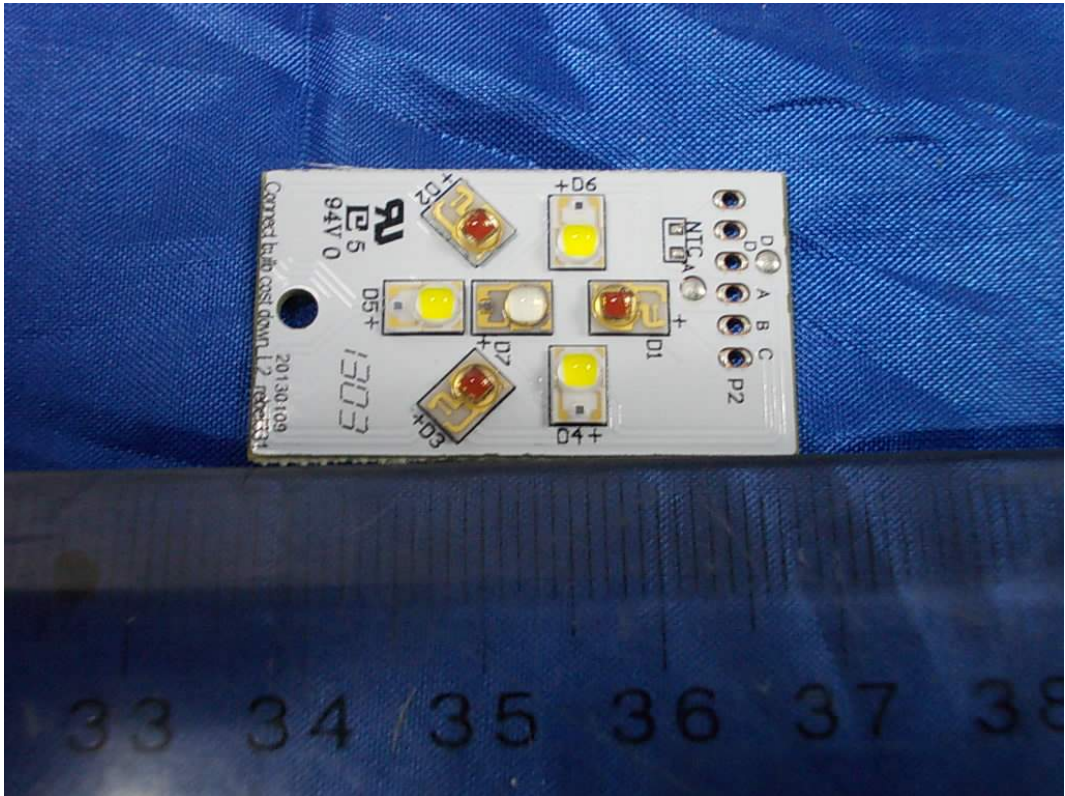

FIGURE 2
LED LAMPS (M/N: 9290002265)
COVER REMOVED

FIGURE 3
LED LAMPS (M/N: 9290002265)
LED DRIVER (FRONT VIEW)

FIGURE 4
LED LAMPS (M/N: 9290002265)
LED DRIVER (BACK VIEW)

FIGURE 5
LED LAMPS (M/N: 9290002265)
LED BOARD (FRONT VIEW)

FIGURE 6
LED LAMPS (M/N: 9290002265)
LED BOARD (BACK VIEW)

FIGURE 7
LED LAMPS (M/N: 9290002265)
RF BOARD (FRONT VIEW)

FIGURE 8
LED LAMPS (M/N: 9290002265)
RF BOARD (BACK VIEW)