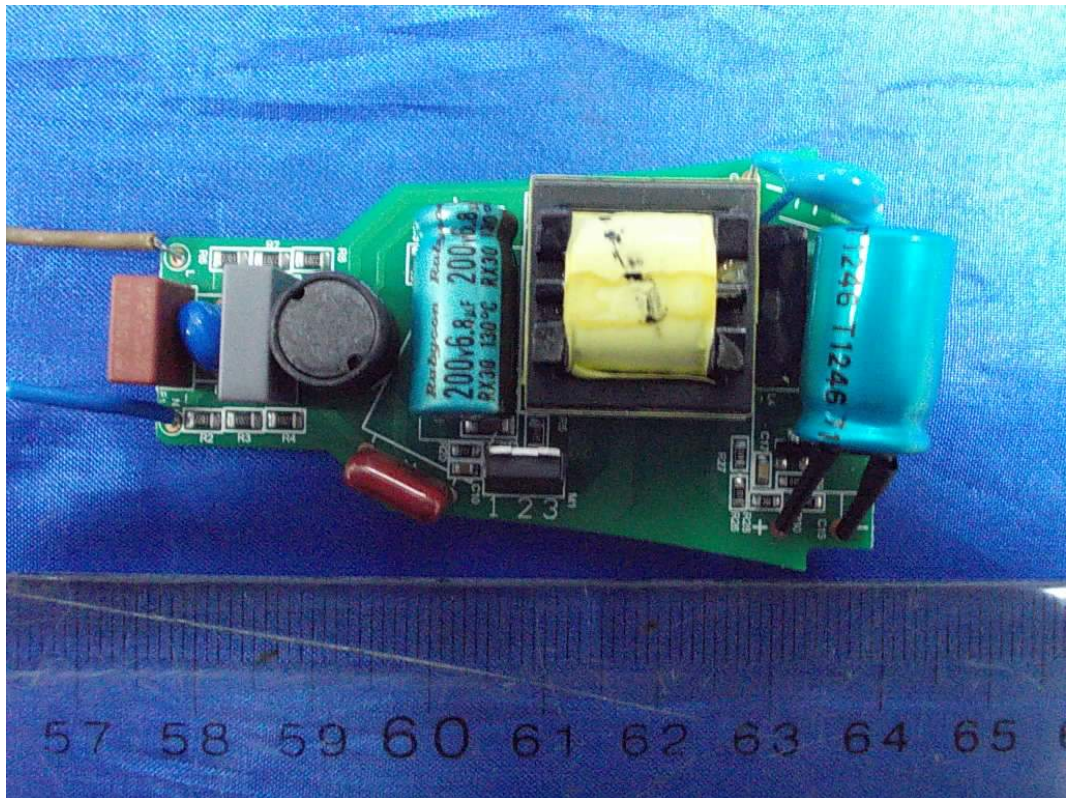

FIGURE 2
LED LAMPS (M/N: 9290002265)
COVER REMOVED

FIGURE 3
LED LAMPS (M/N: 9290002265)
LED DRIVER (FRONT VIEW)

FIGURE 4
LED LAMPS (M/N: 9290002265)
LED DRIVER (BACK VIEW)

FIGURE 5
LED LAMPS (M/N: 9290002265)
LED BOARD (FRONT VIEW)

FIGURE 6
LED LAMPS (M/N: 9290002265)
LED BOARD (BACK VIEW)

FIGURE 7
LED LAMPS (M/N: 9290002265)
RF BOARD (FRONT VIEW)

FIGURE 8
LED LAMPS (M/N: 9290002265)
RF BOARD (BACK VIEW)