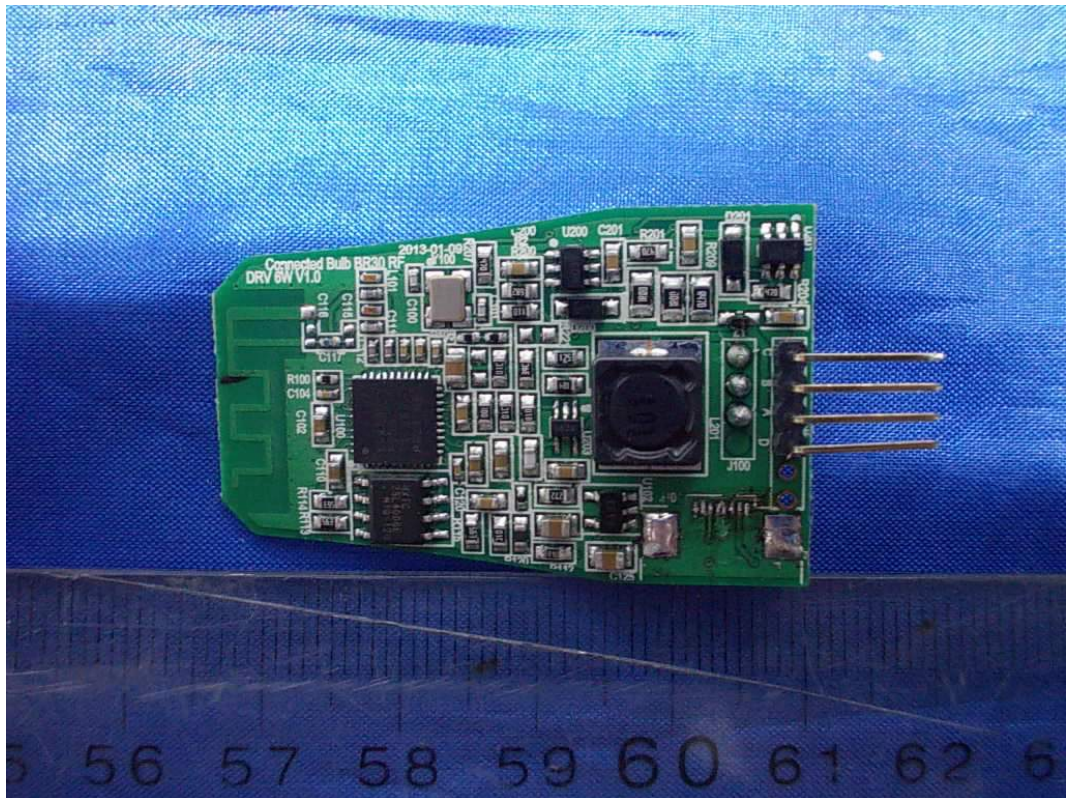

FIGURE 2
LED LAMPS (M/N: 9290002265)
COVER REMOVED

FIGURE 3
LED LAMPS (M/N: 9290002265)
LED DRIVER (FRONT VIEW)

FIGURE 4
LED LAMPS (M/N: 9290002265)
LED DRIVER (BACK VIEW)

FIGURE 5
LED LAMPS (M/N: 9290002265)
LED BOARD (FRONT VIEW)

FIGURE 6
LED LAMPS (M/N: 9290002265)
LED BOARD (BACK VIEW)

FIGURE 7
LED LAMPS (M/N: 9290002265)
RF BOARD (FRONT VIEW)

FIGURE 8
LED LAMPS (M/N: 9290002265)
RF BOARD (BACK VIEW)