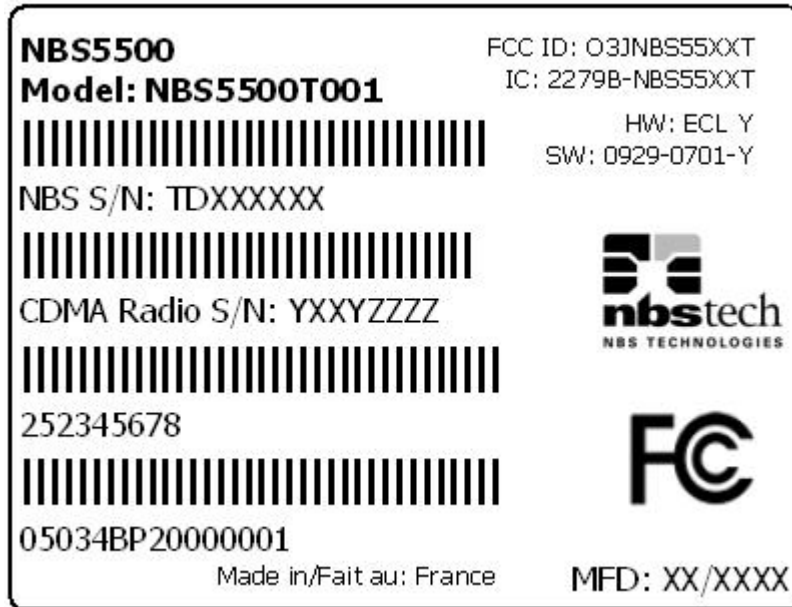

Product Name: **NBS55XX**
Model: **NBS55XTXXX**

Terminal Label

Model number explanation

Terminal Label location

Terminal label with FCC and IC ID