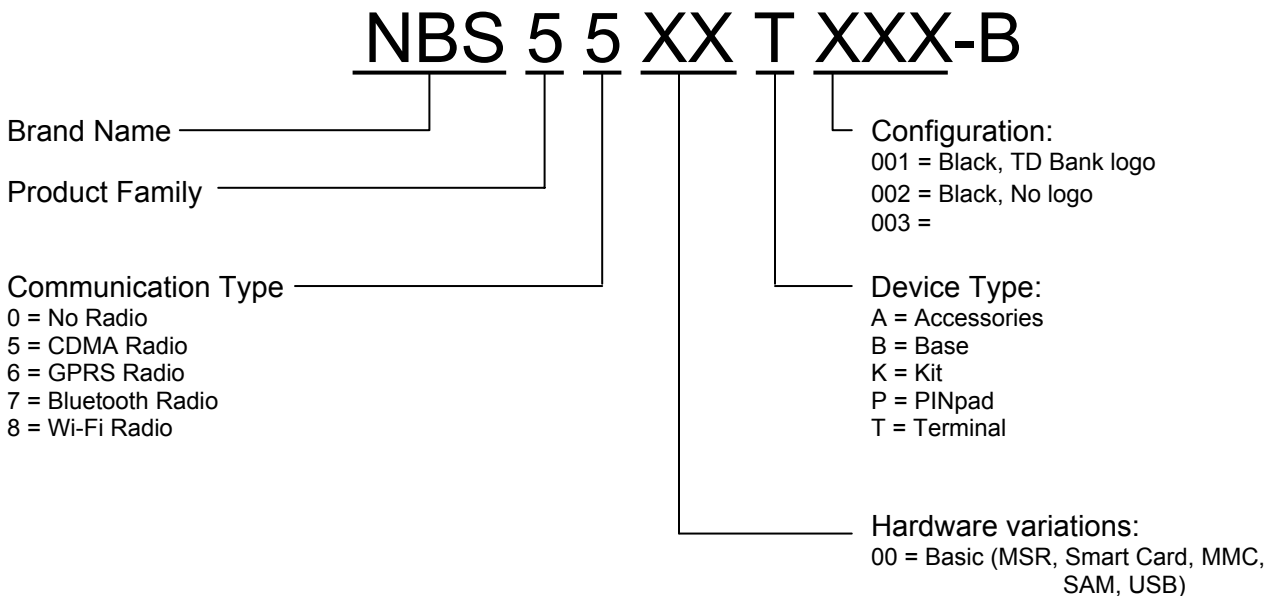

Product Name: **NBS55XX**
Model: **NBS55XTXXX-B**

Terminal Label

Model number explanation

Terminal Label location

Terminal label with FCC and IC ID