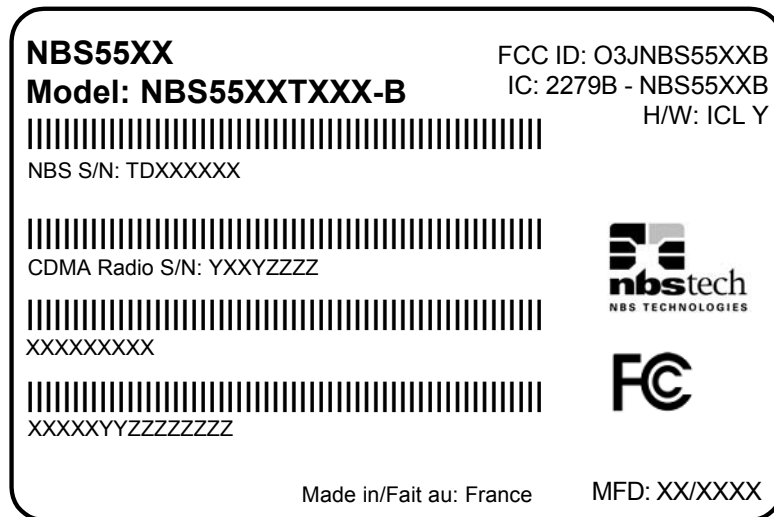

Product Name: **NBS55XX**
Model: **NBS55XTXXX-B**

Terminal Label

Model number explanation

Terminal Label location

Terminal label with FCC and IC ID