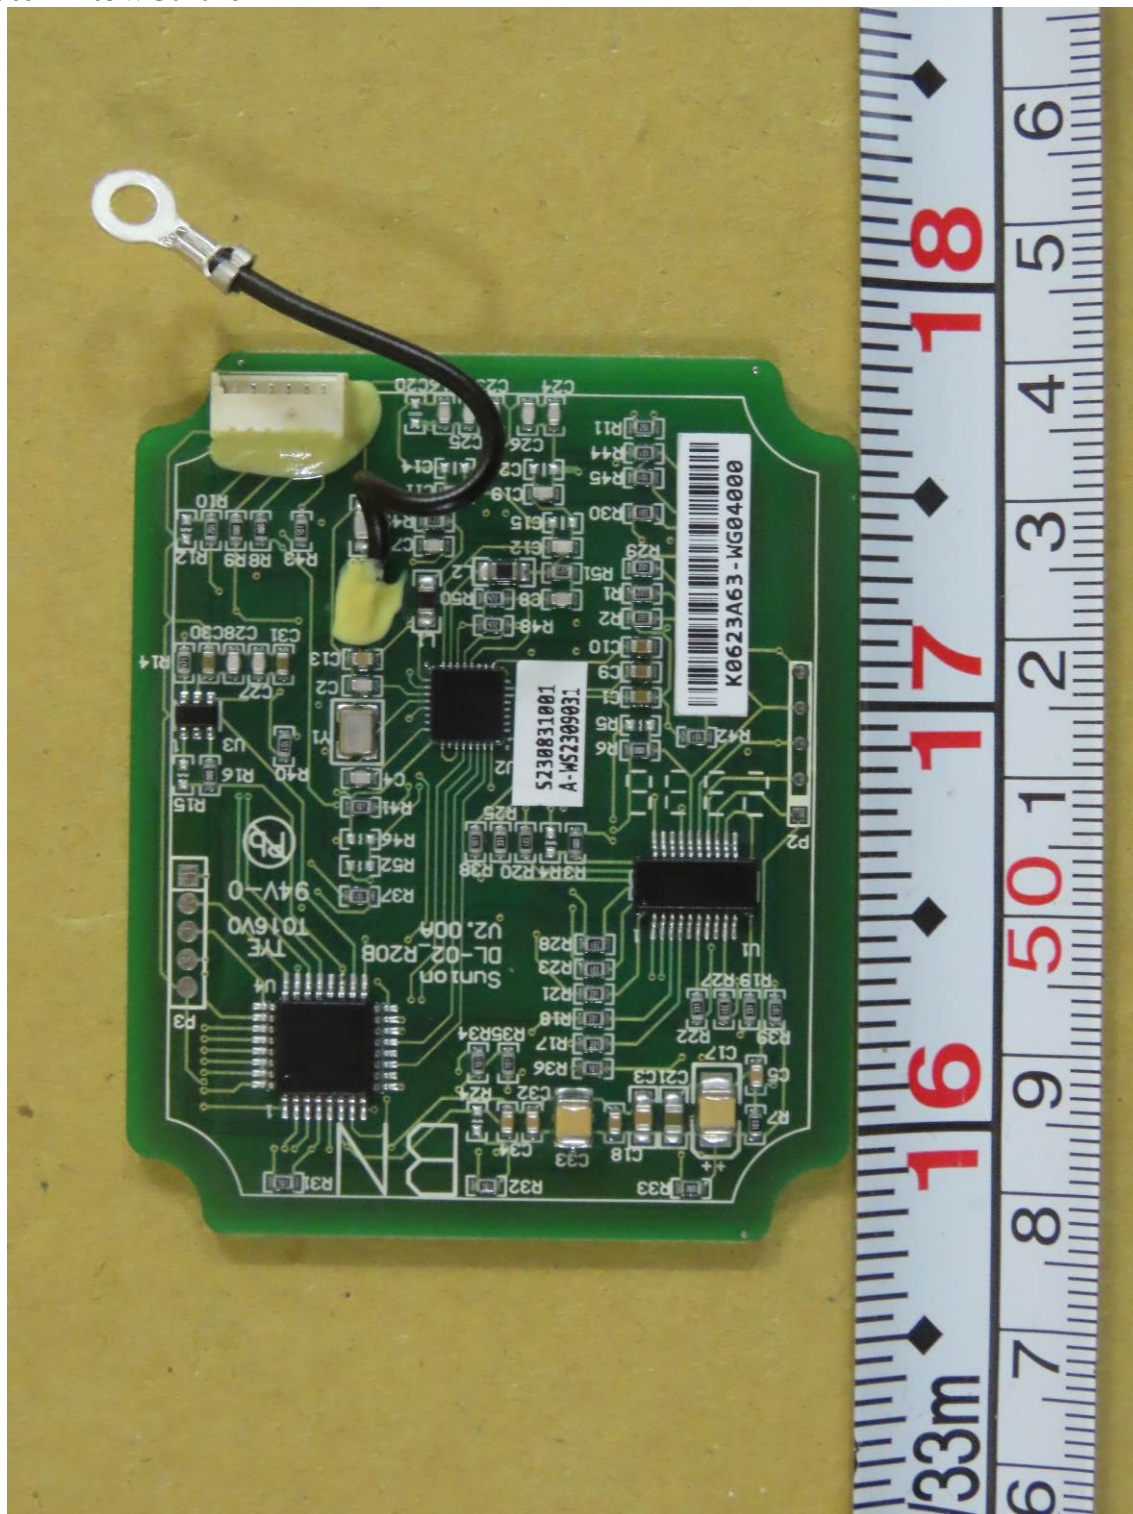

Registration number: W6M22311-23067-C-1

FCC ID: O3I-A63WG040Z5

IC: 10365A-A63WG040Z5