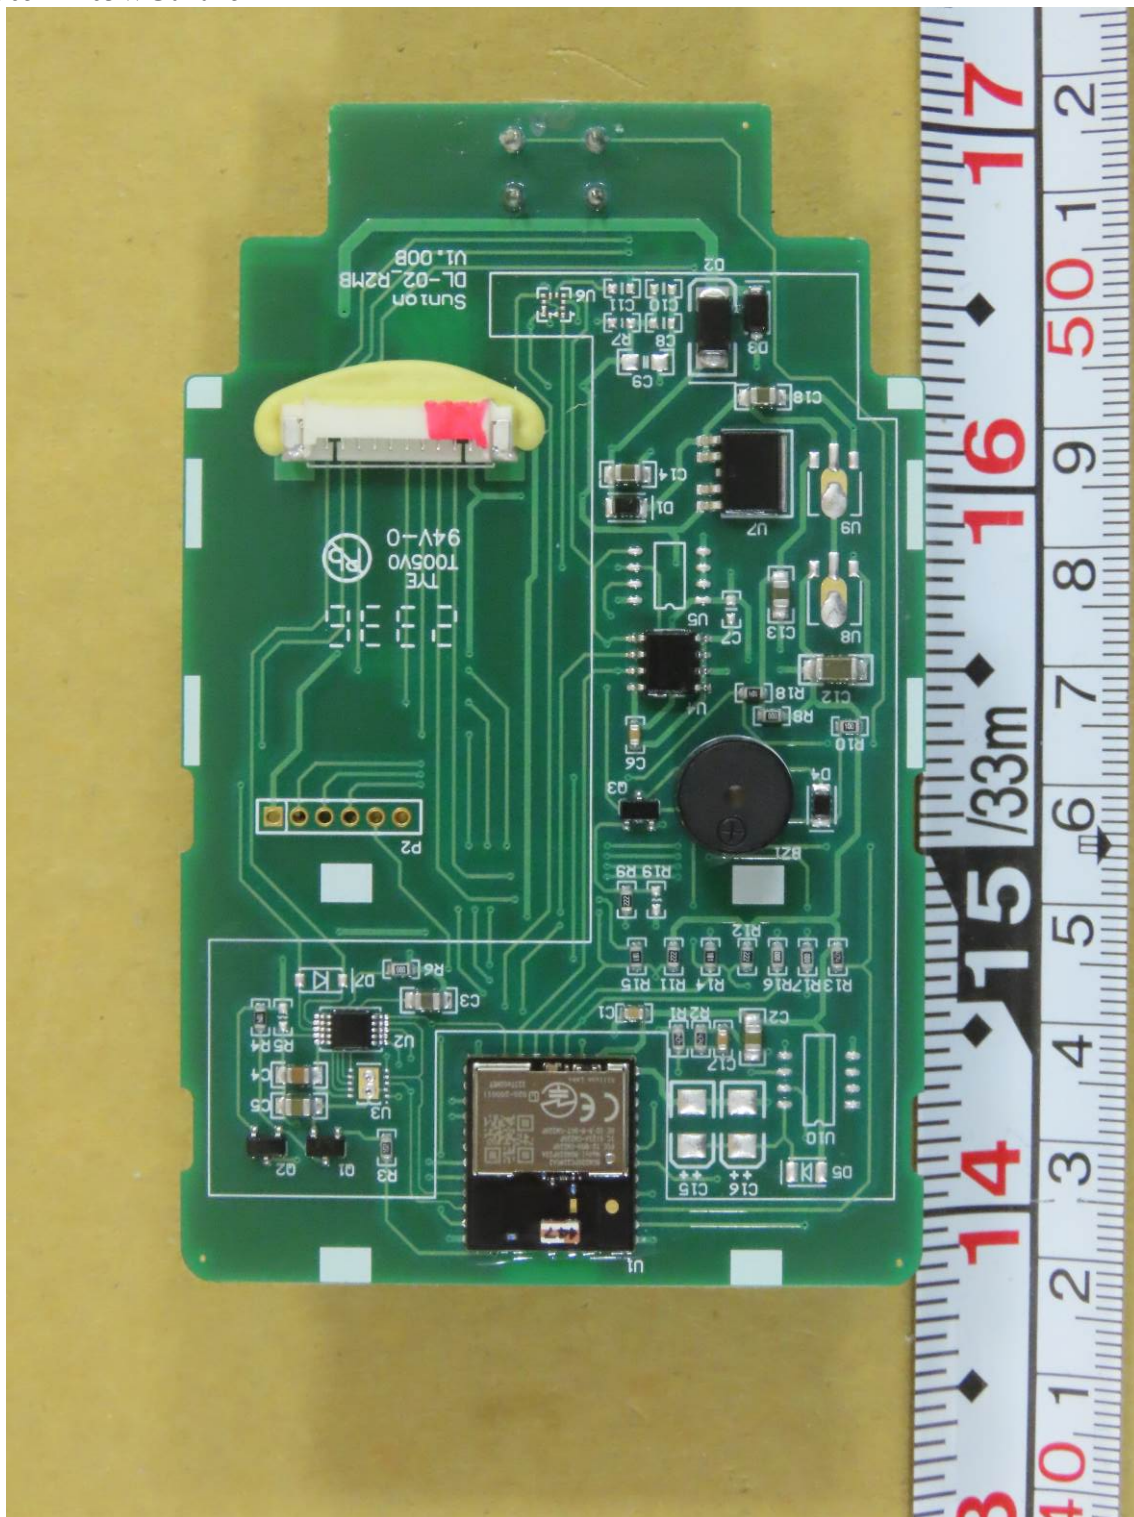

Registration number: W6M22311-23067-C-1

FCC ID: O3I-A63WG040Z5

IC: 10365A-A63WG040Z5

Registration number: W6M22311-23067-C-1

FCC ID: O3I-A63WG040Z5

IC: 10365A-A63WG040Z5