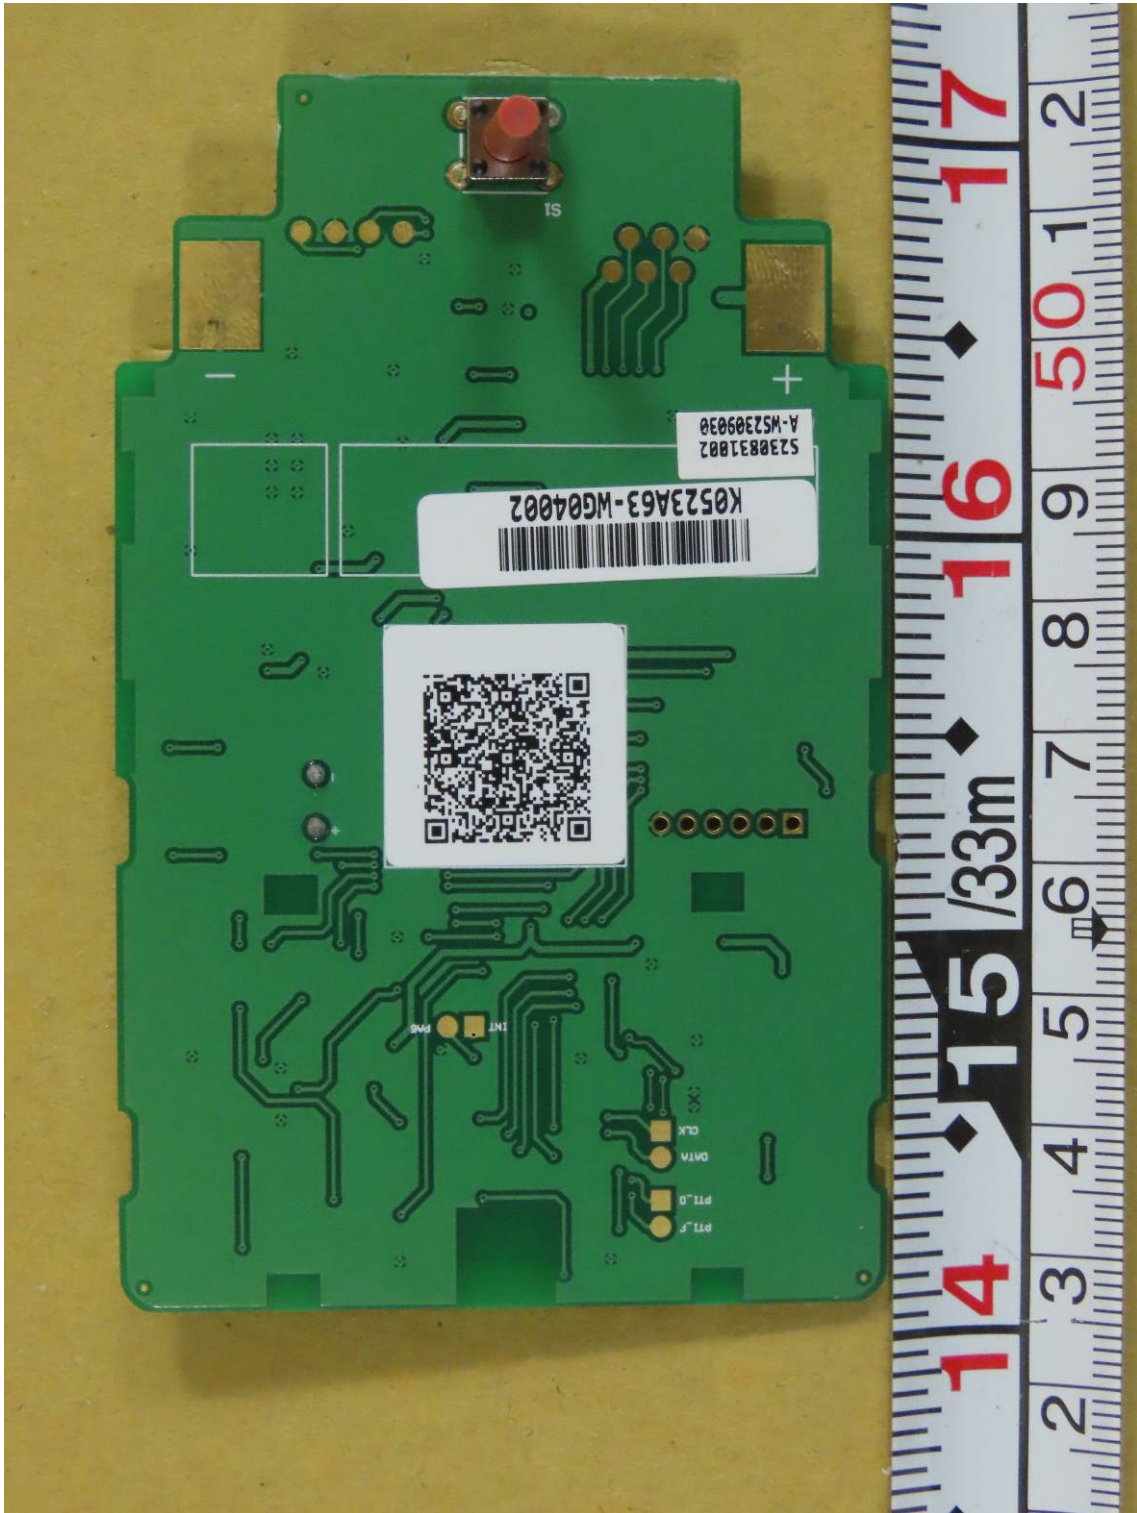

Worldwide Testing Services(Taiwan) Co., Ltd.

Registration number: W6M22311-23067-C-1
FCC ID: O3I-A63WG040Z5
IC: 10365A-A63WG040Z5