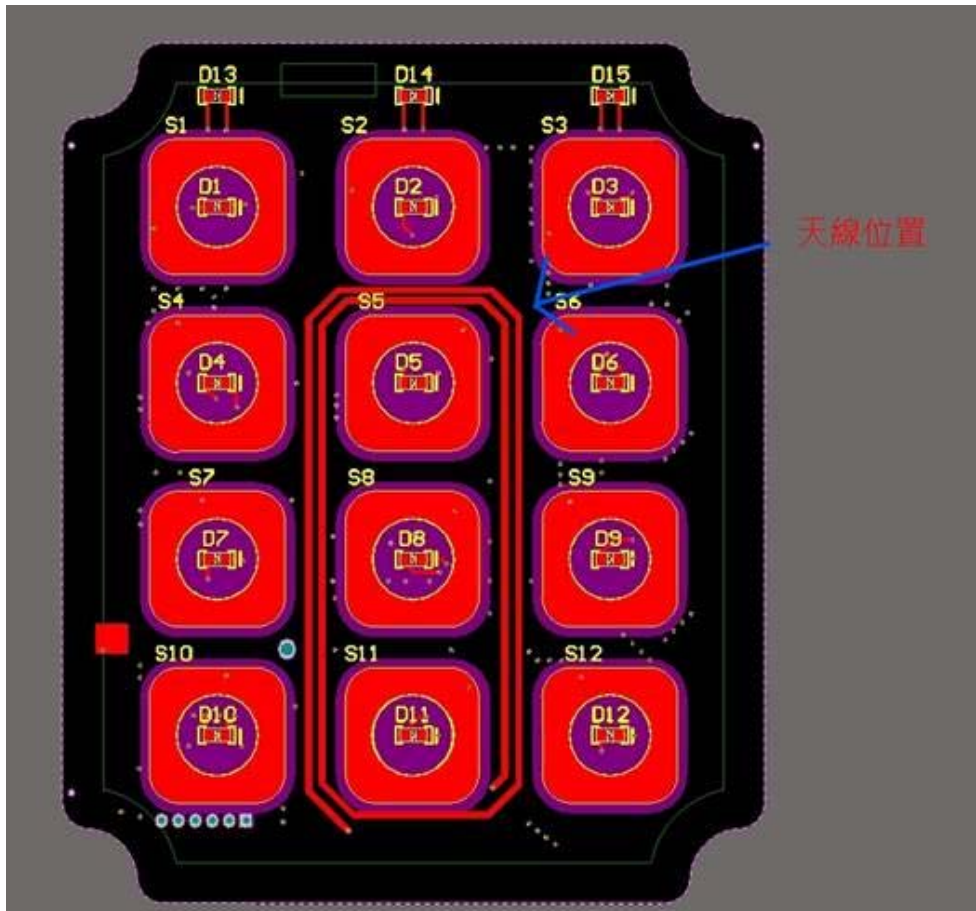

Antenna type: Loop Antenna

Spec: 16.5mm*40mm

Frequency range: 13.56MHz

Readout Pattern

-  Tag orientation 1
-  Tag orientation 2