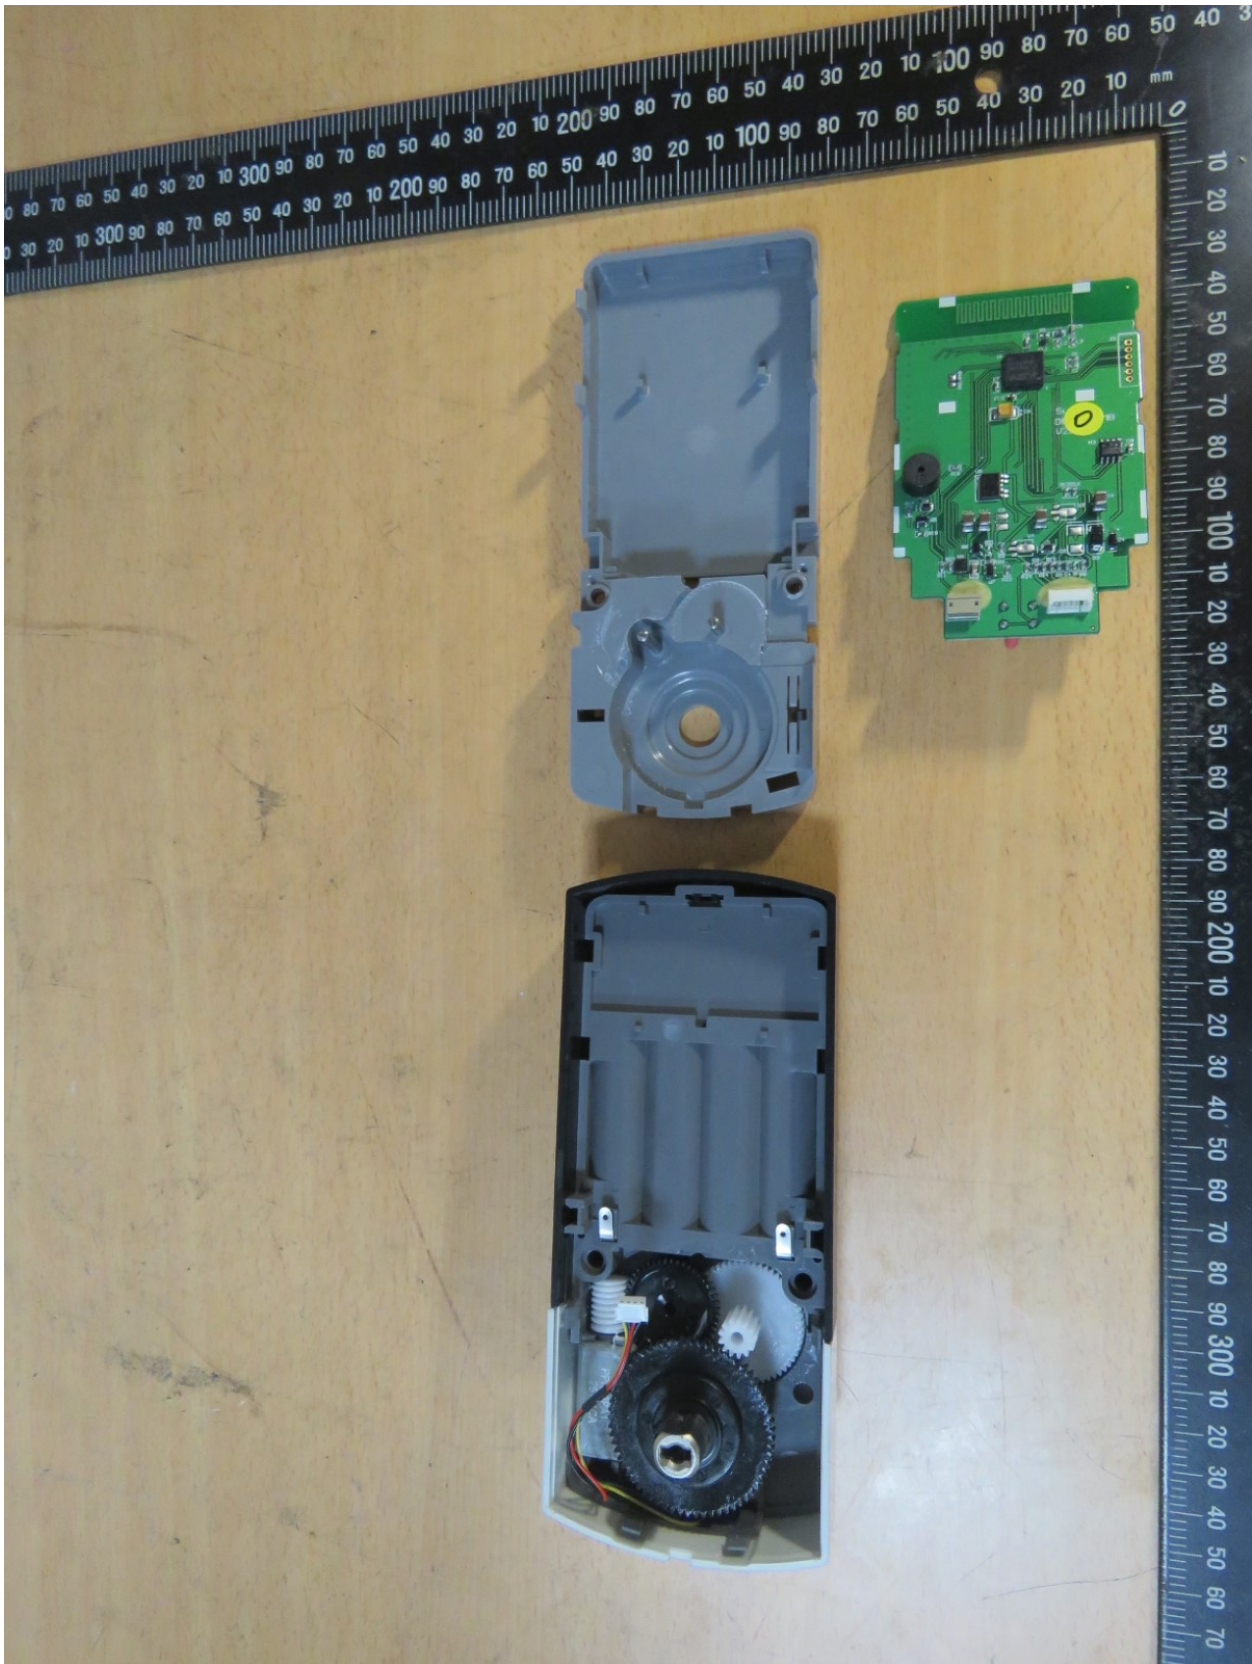

Registration number: W6M22108-21184-C-1

FCC ID: O3I-A50WG0400C

Battery pack

Registration number: W6M22108-21184-C-1  
FCC ID: O3I-A50WG0400C

Registration number: W6M22108-21184-C-1  
FCC ID: O3I-A50WG0400C