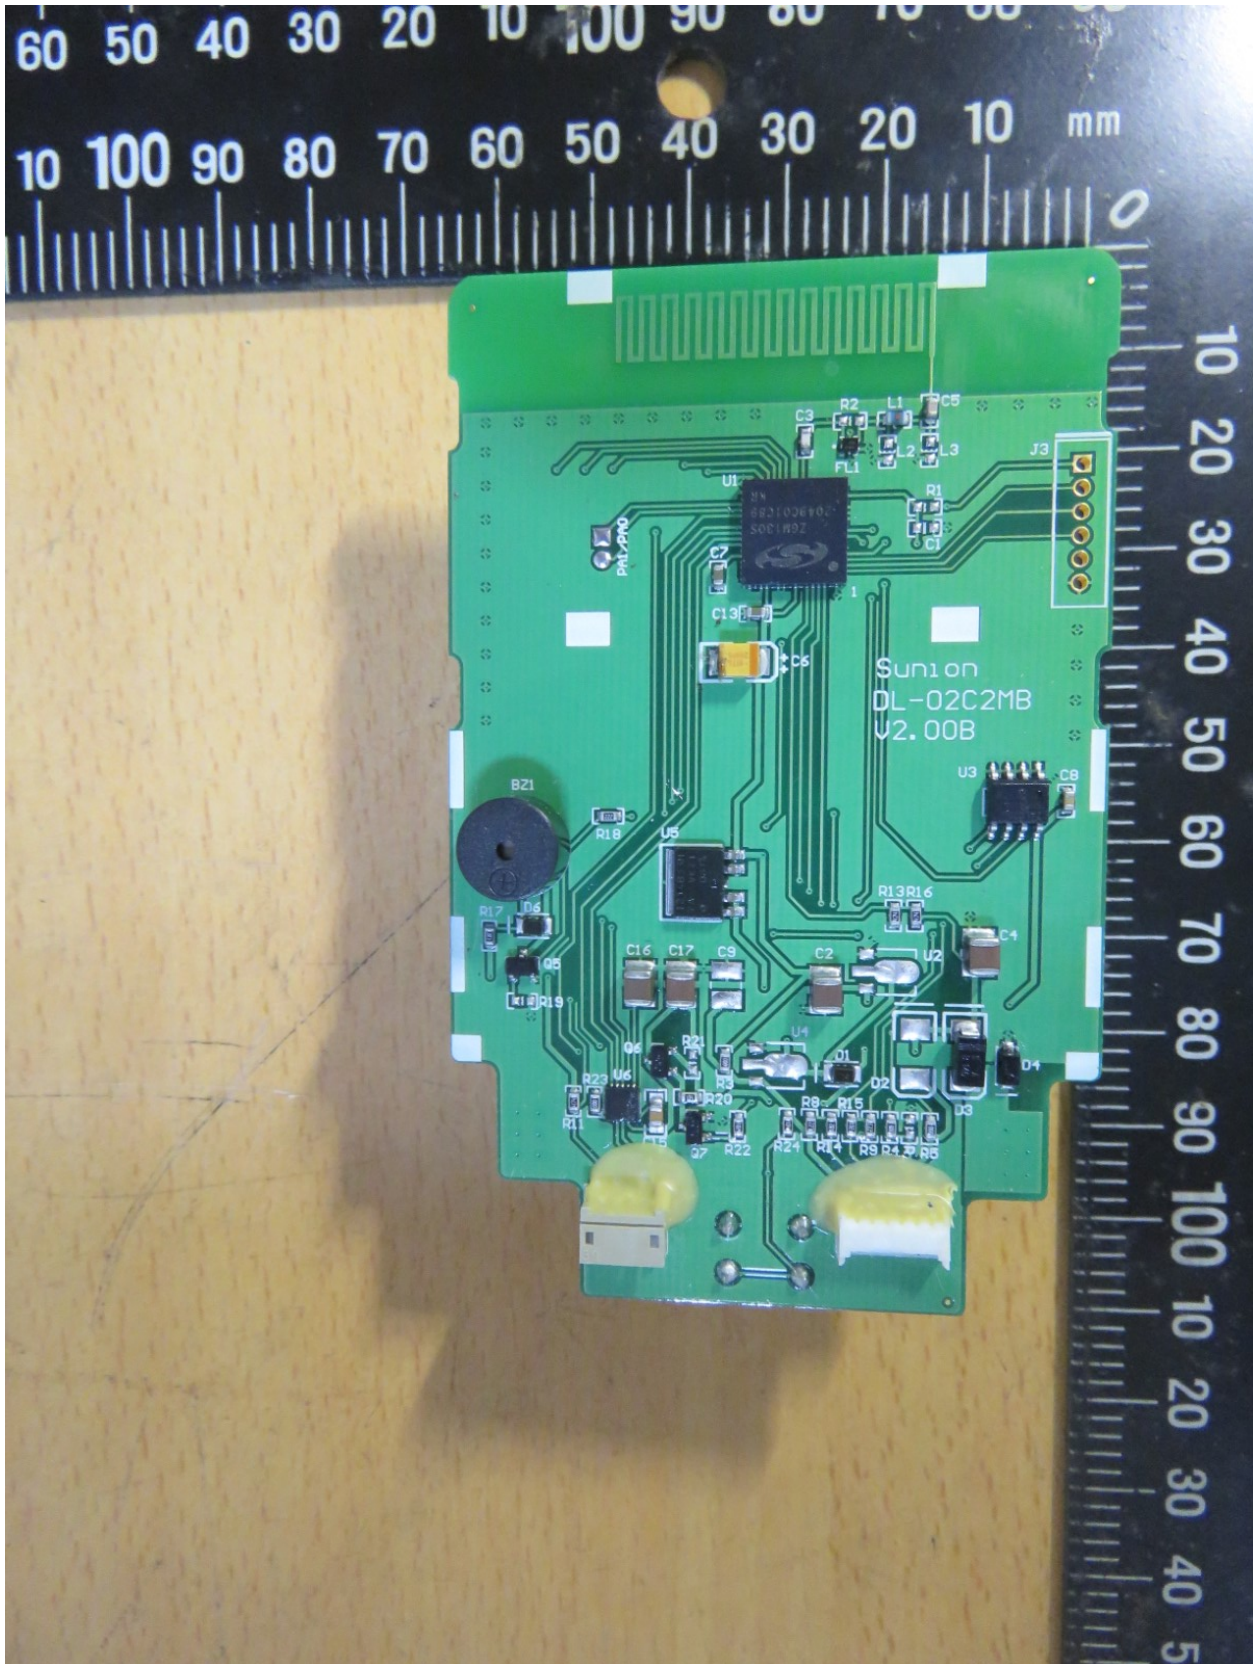

Registration number: W6M22108-21184-C-1

FCC ID: O3I-A50WG0400C

Battery pack

Registration number: W6M22108-21184-C-1  
FCC ID: O3I-A50WG0400C

Registration number: W6M22108-21184-C-1  
FCC ID: O3I-A50WG0400C