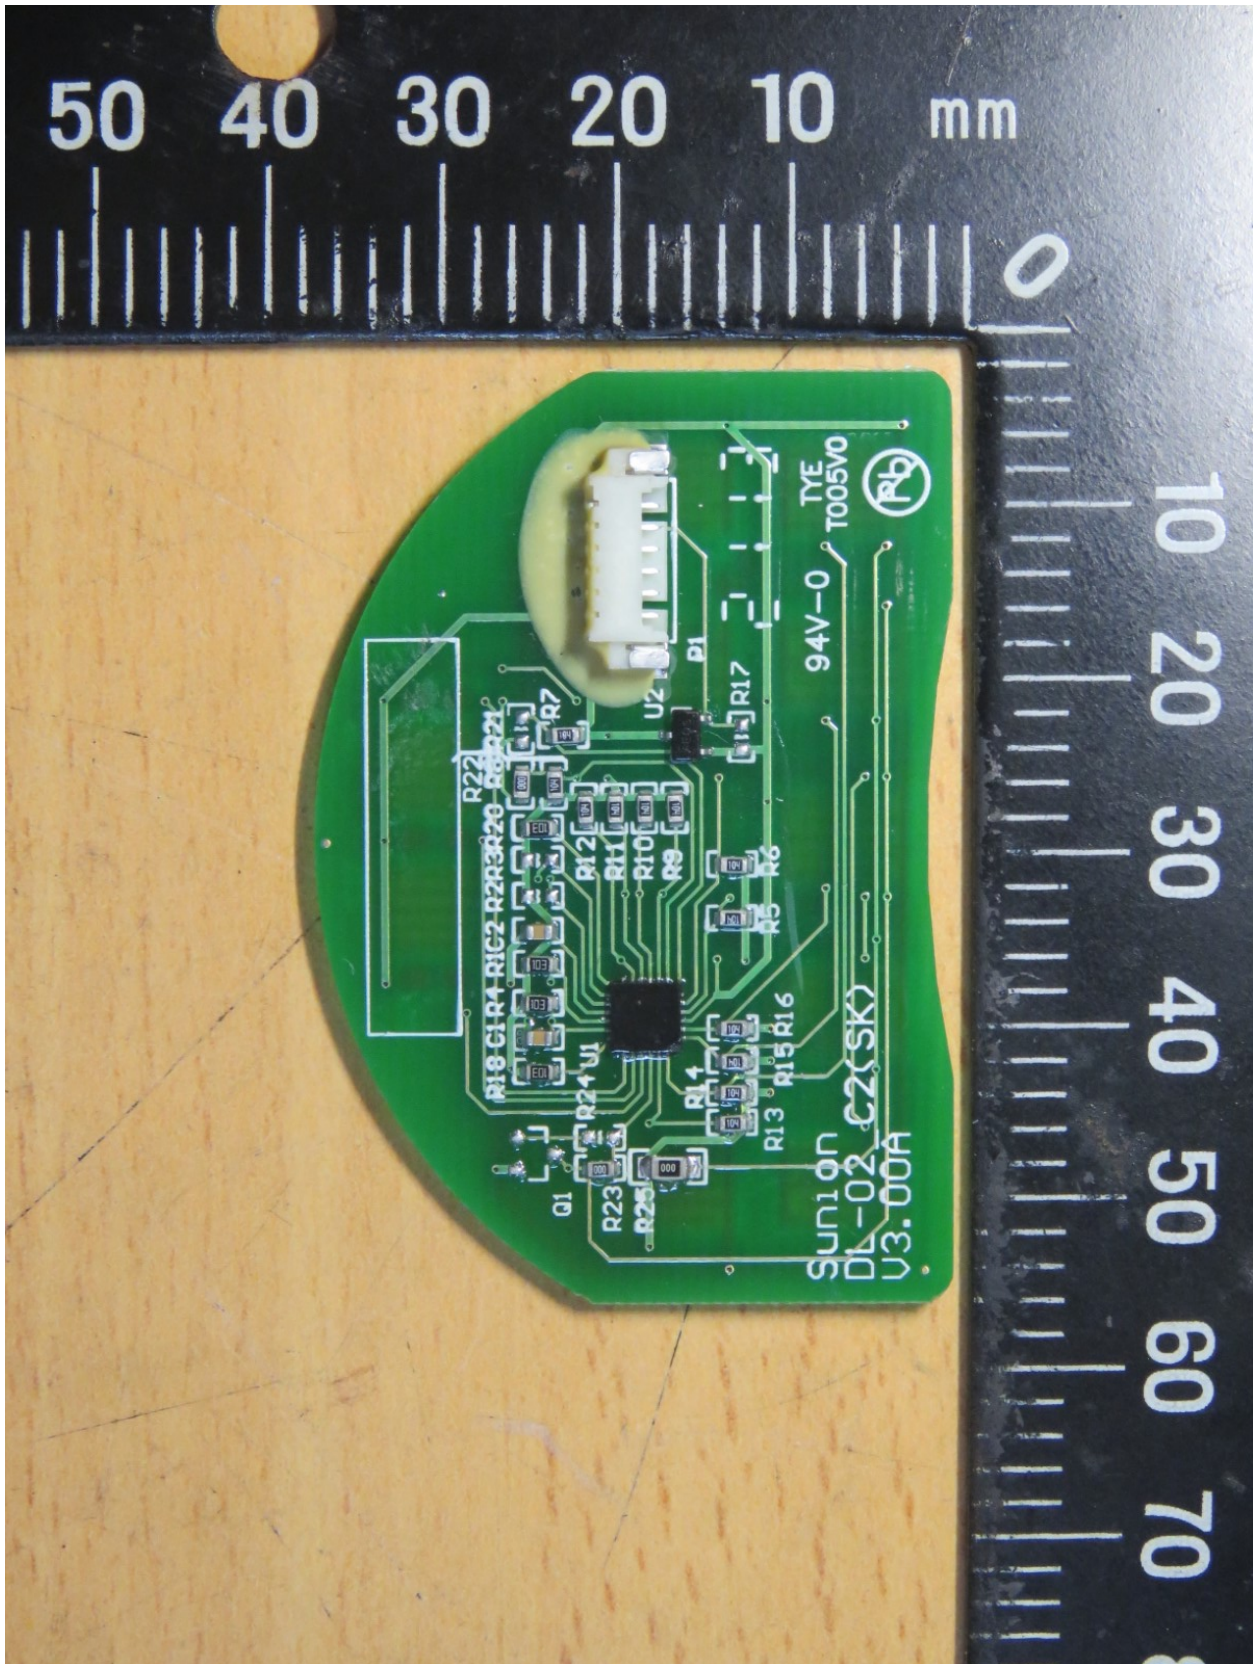

# Worldwide Testing Services(Taiwan) Co., Ltd.

Registration number: W6M22108-21184-C-1

FCC ID: O3I-A50WG0400C

Internal Photos

Keypad

# Worldwide Testing Services(Taiwan) Co., Ltd.

Registration number: W6M22108-21184-C-1  
FCC ID: O3I-A50WG0400C

Registration number: W6M22108-21184-C-1  
 FCC ID: O3I-A50WG0400C

Registration number: W6M22108-21184-C-1  
FCC ID: O3I-A50WG0400C