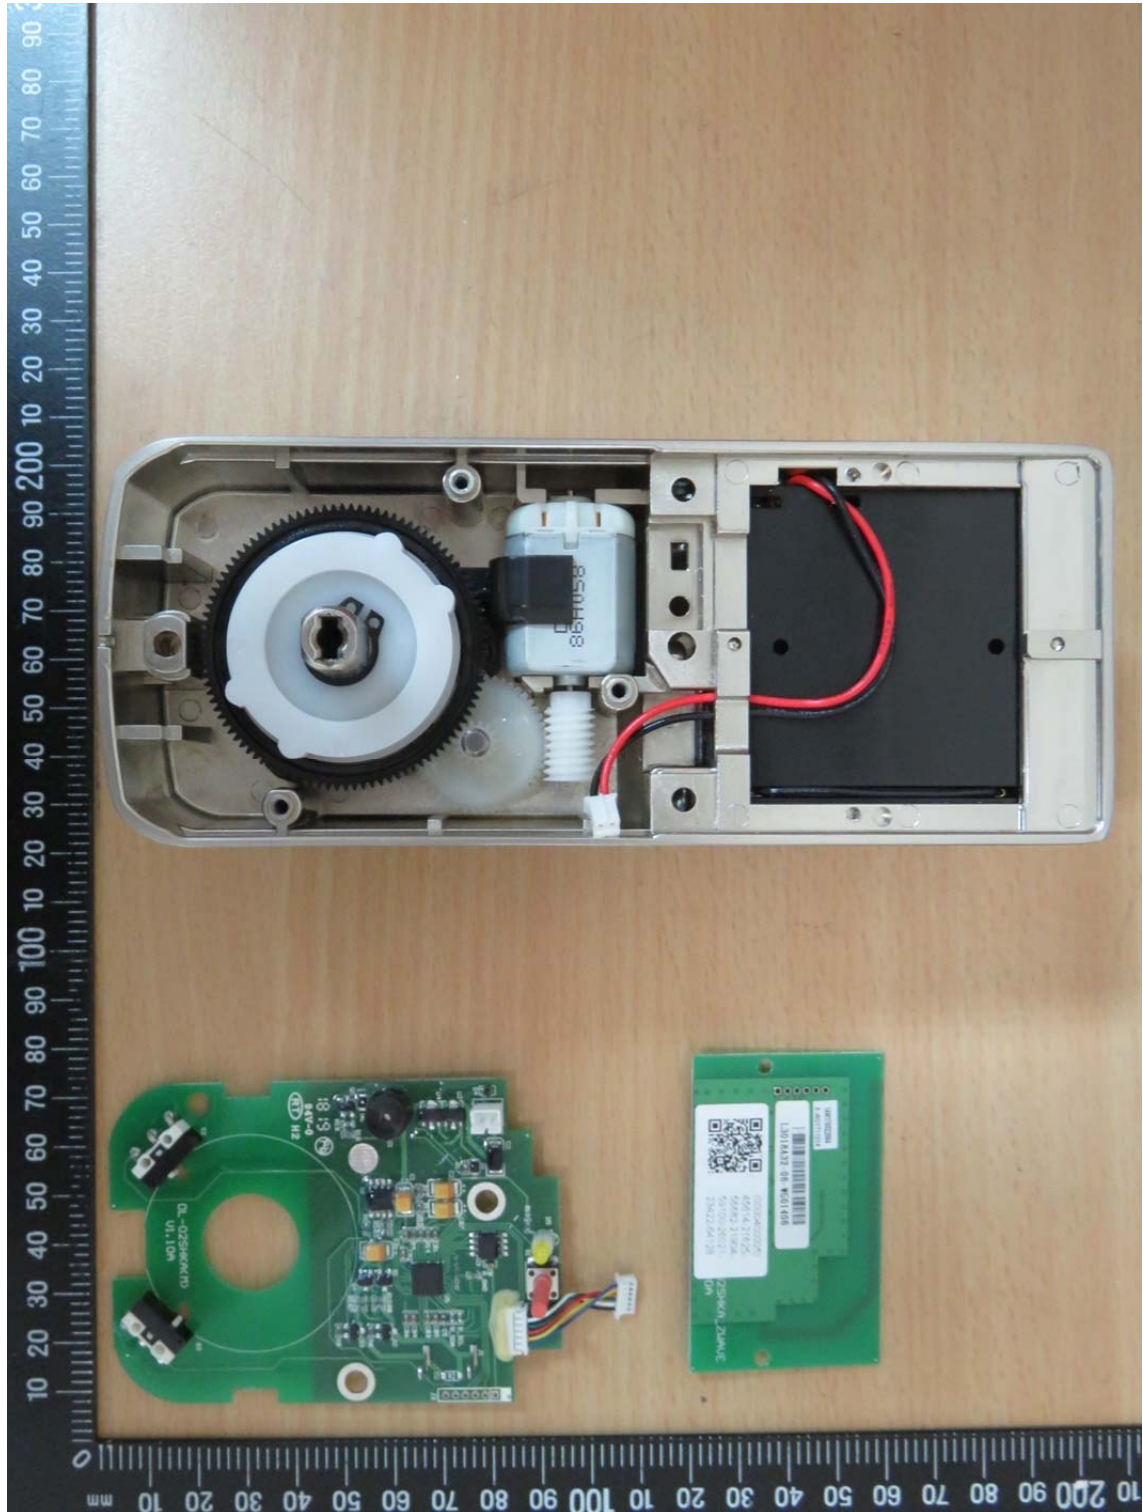

Registration number: W6M21905-19060-C-1

FCC ID: O3I- A32WG014

IC: 10365A-A32WG014

Internal Photos

Worldwide Testing Services(Taiwan) Co., Ltd.

Registration number: W6M21905-19060-C-1
FCC ID: O3I- A32WG014
IC: 10365A-A32WG014

Registration number: W6M21905-19060-C-1
FCC ID: O3I- A32WG014
IC: 10365A-A32WG014

Registration number: W6M21905-19060-C-1
FCC ID: O3I- A32WG014
IC: 10365A-A32WG014

Registration number: W6M21905-19060-C-1
FCC ID: O3I- A32WG014
IC: 10365A-A32WG014