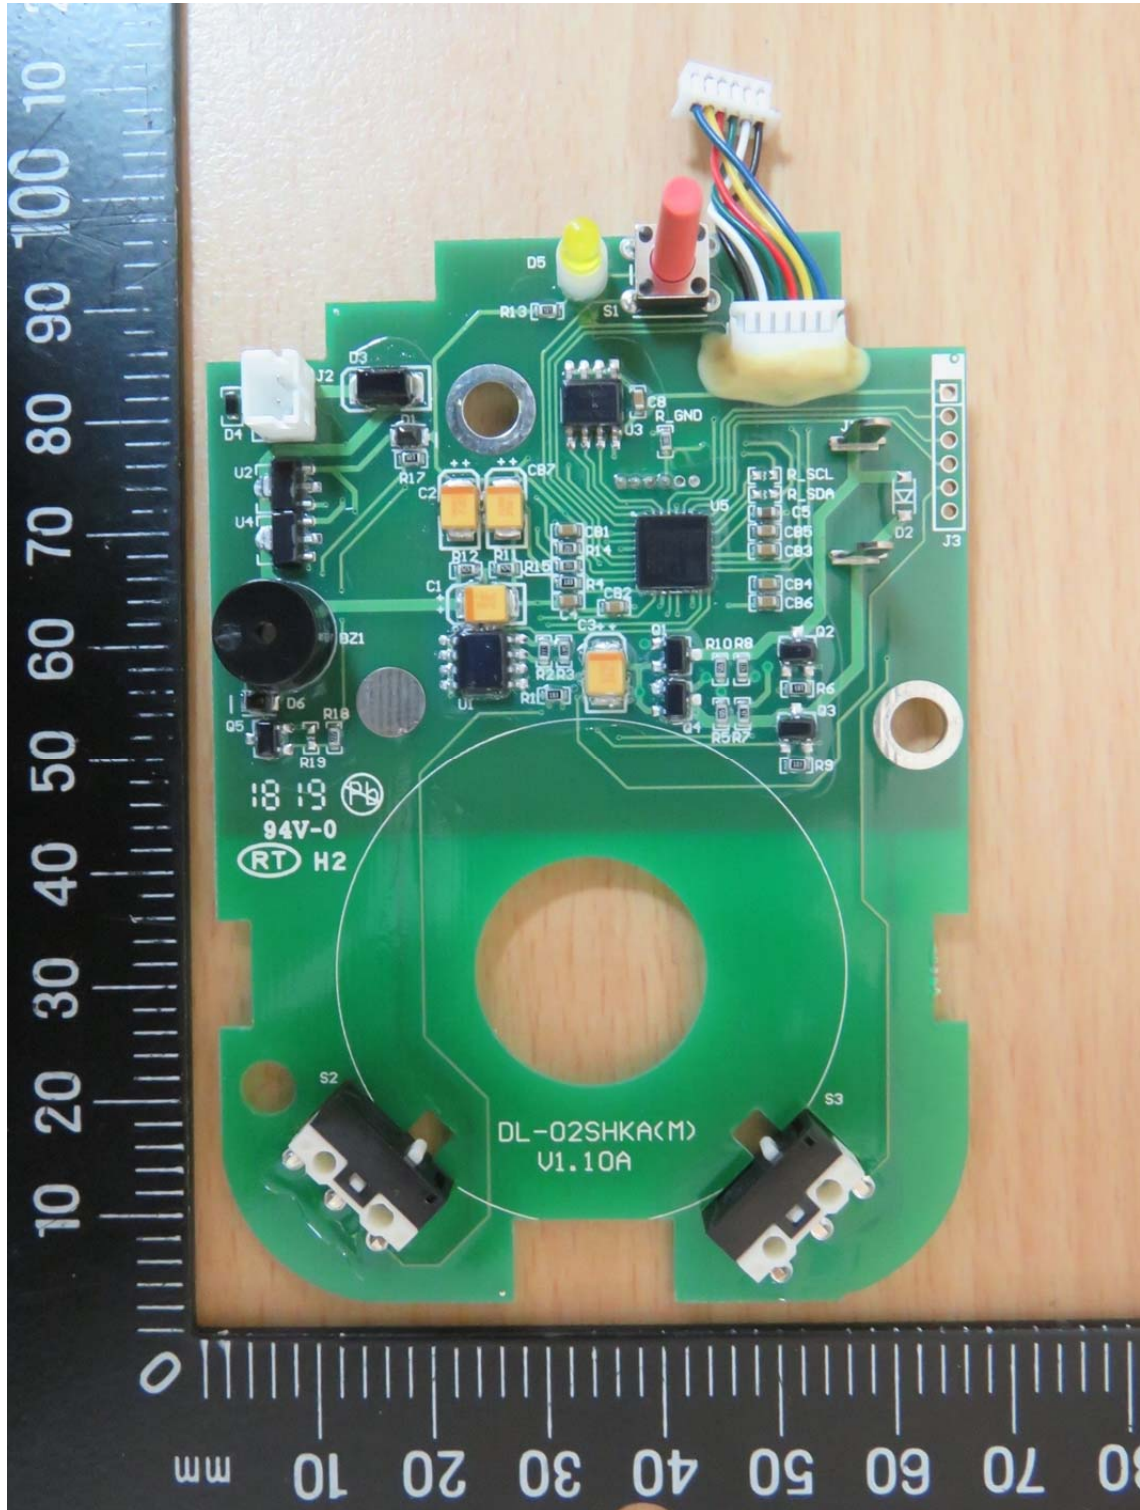

Registration number: W6M21905-19060-C-1

FCC ID: O3I- A32WG014

IC: 10365A-A32WG014

Internal Photos

Worldwide Testing Services(Taiwan) Co., Ltd.

Registration number: W6M21905-19060-C-1
FCC ID: O3I- A32WG014
IC: 10365A-A32WG014

Registration number: W6M21905-19060-C-1
FCC ID: O3I- A32WG014
IC: 10365A-A32WG014

Registration number: W6M21905-19060-C-1
FCC ID: O3I- A32WG014
IC: 10365A-A32WG014

Registration number: W6M21905-19060-C-1
FCC ID: O3I- A32WG014
IC: 10365A-A32WG014