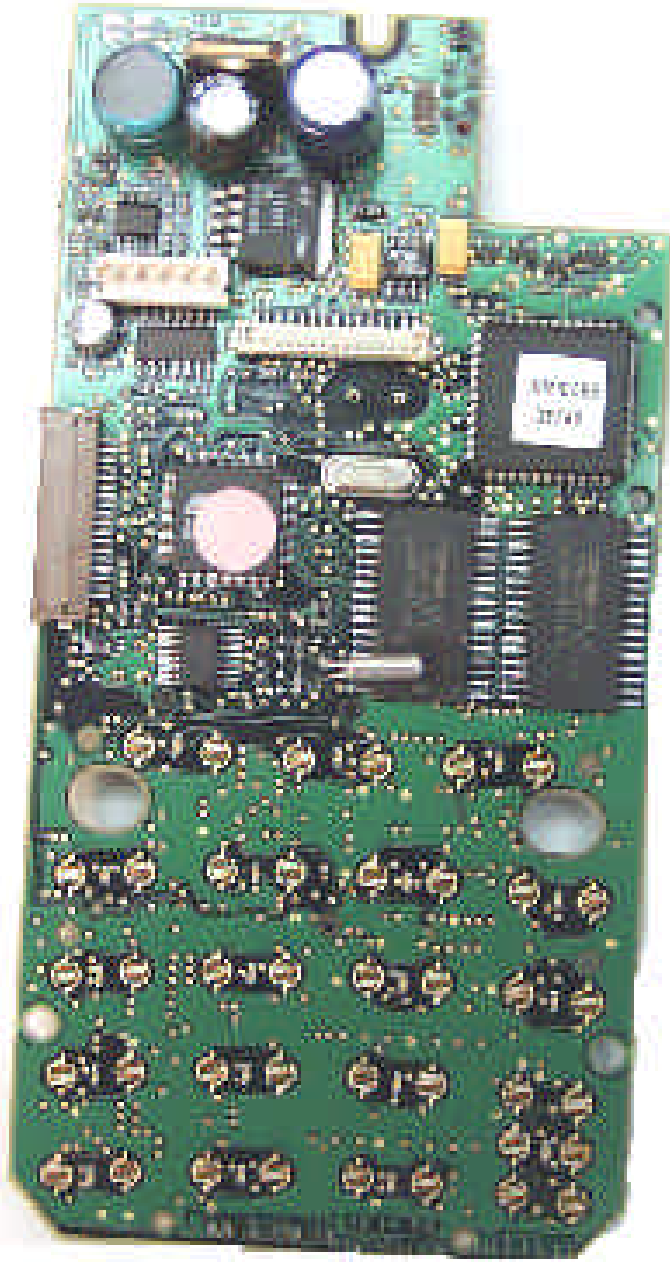

Photo 1 of 15

Photo 2 of 15

Photo 3 of 15

Photo 4 of 15

Photo 5 of 15

Photo 6 of 15

NOVATEC WIRELESS TECHNOLOGIES LTD.  
EXPEDITE WIRELESS IP MODEM  
FCC ID: NBZNRM-6832  
BOM: 01016629  
EID: 00-00-00-000000  
SAW REV: TV01-030  
HWY REV: 01.00  
TCM  
CANADA: 3729187311A  
MODEL: NRM-6832  
MADE IN CANADA

Photo 8 of 15

Photo 9 of 15

Photo 10 of 15

Photo 11 of 15

Photo 12 of 15

Photo 13 of 15

Photo 14 of 15