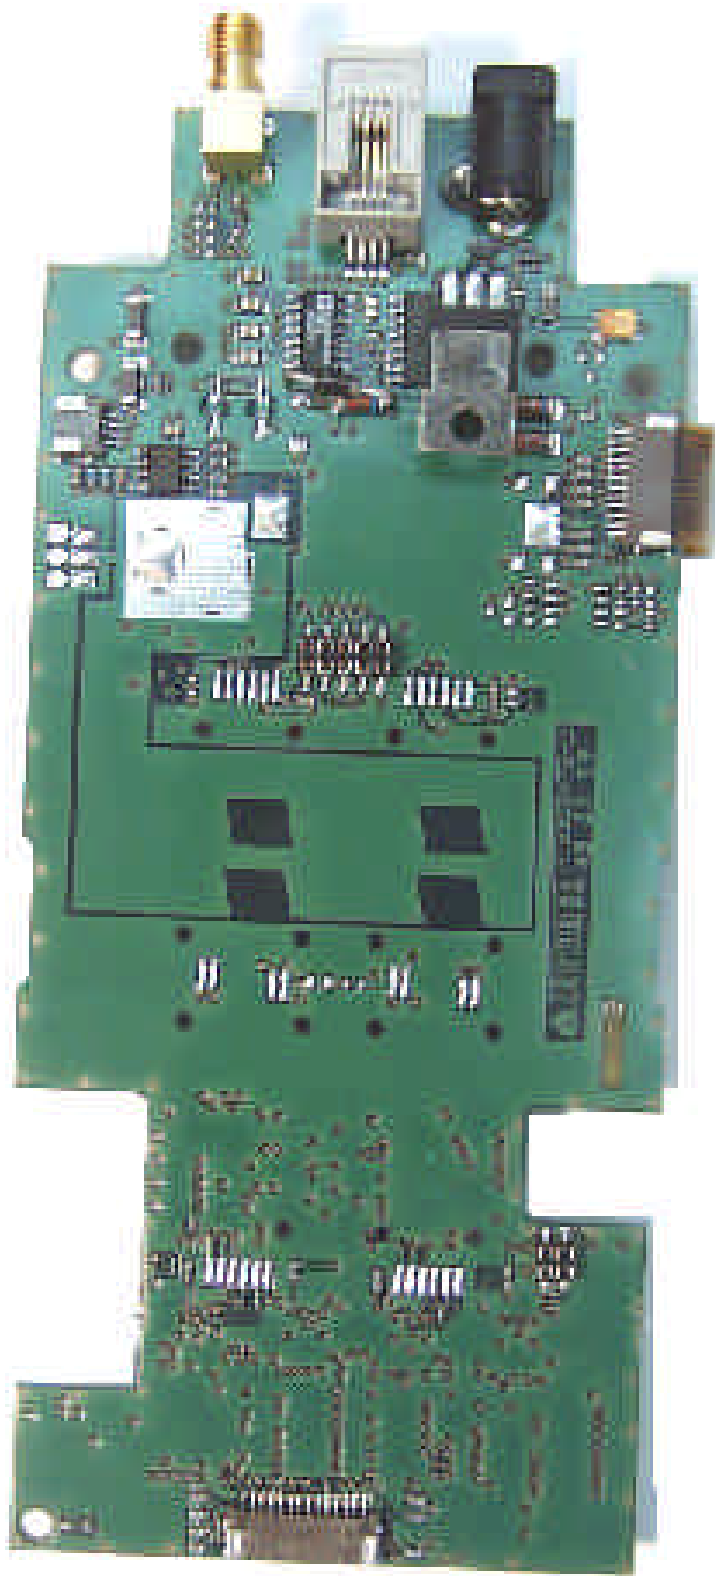

Photo 1 of 15

Photo 2 of 15

Photo 3 of 15

Photo 4 of 15

Photo 5 of 15

Photo 6 of 15

NOVATEC WIRELESS TECHNOLOGIES LTD.  
EXPEDITE WIRELESS IP MODEM  
FCC ID: NBZNRM-6832  
BOM: 01016629  
EID: 00-00-00-000000  
SAW REV: TV01-030  
HWY REV: 01.00  
TCM  
CANADA: 3729187311A  
MODEL: NRM-6832  
MADE IN CANADA

Photo 8 of 15

Photo 9 of 15

Photo 10 of 15

Photo 11 of 15

Photo 12 of 15

Photo 13 of 15

Photo 14 of 15