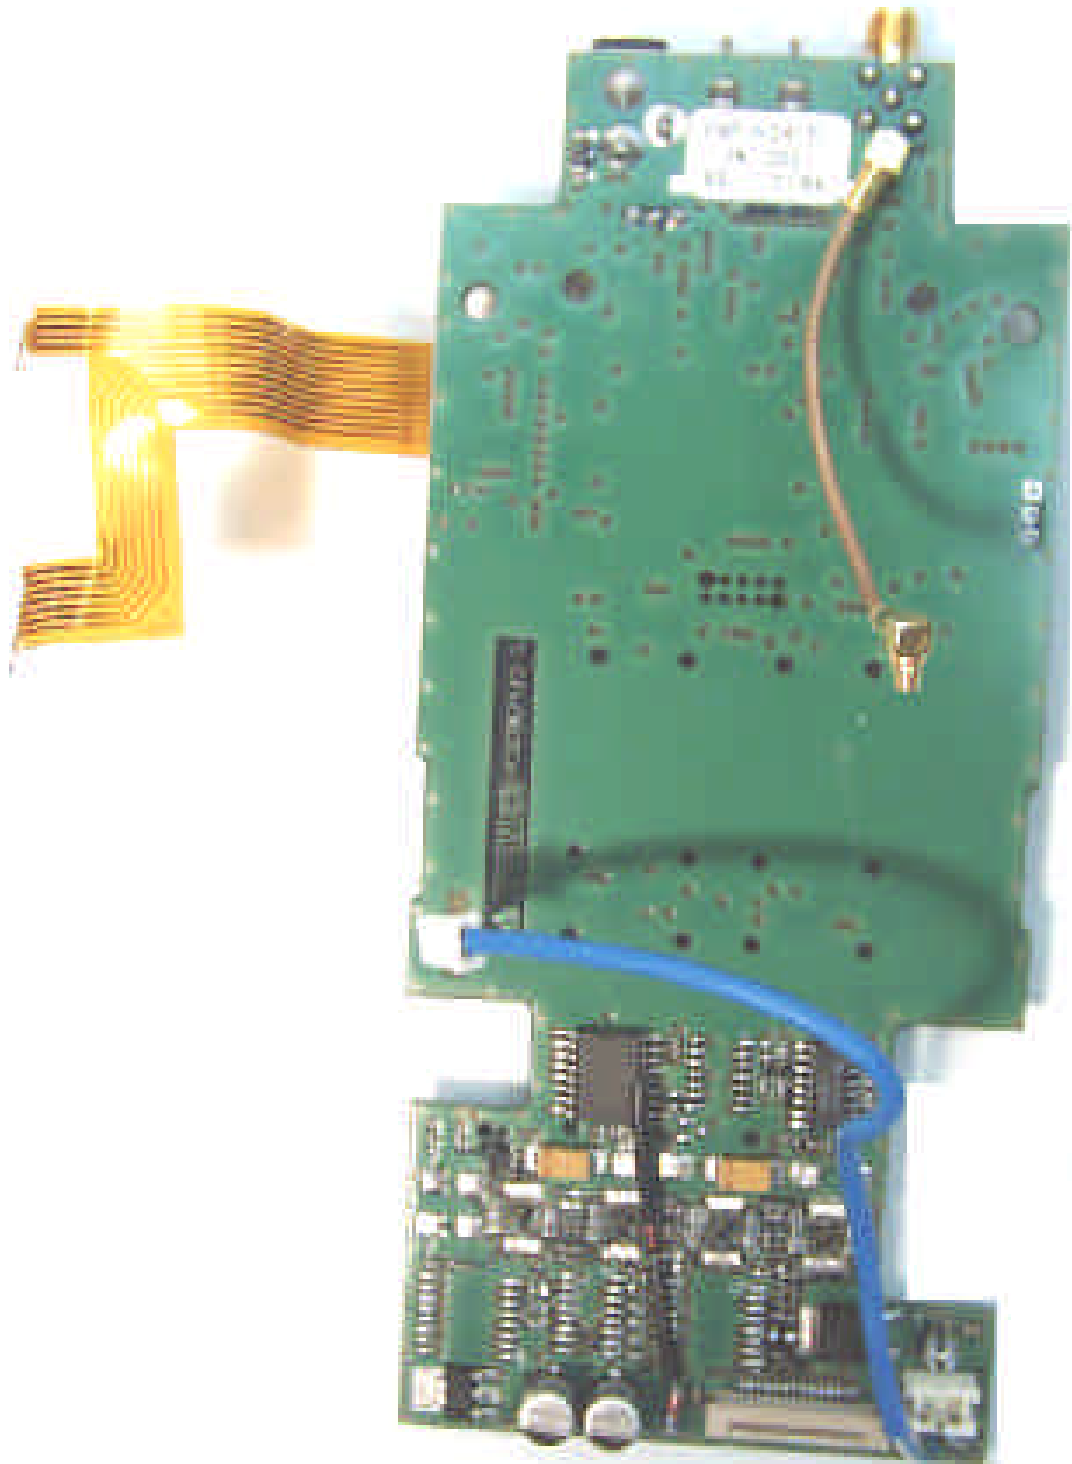

Photo 1 of 15

Photo 2 of 15

Photo 3 of 15

Photo 4 of 15

Photo 5 of 15

Photo 6 of 15

NOVATEC WIRELESS TECHNOLOGIES LTD.  
EXPEDITE WIRELESS IP MODEM  
FCC ID: NBZNRM-6832  
BOM: 01016629  
EID: 00-00-00-000000  
SAW REV: TV01-030  
HWY REV: 01.00  
TCM  
CANADA: 3729187311A  
MODEL: NRM-6832  
MADE IN CANADA

THIS DEVICE COMPLIES WITH PART 15 OF  
THE FCC RULES. OPERATION IS SUBJECT  
TO THE CONDITION THAT THIS DEVICE  
DOES NOT CAUSE HARMFUL INTERFERENCE.  
IP HEADER COMPRESSION SOFTWARE  
DEVELOPED BY THE UNIVERSITY OF  
CALIFORNIA, BERKELEY (C) 1998.

Photo 8 of 15

Photo 9 of 15

Photo 10 of 15

Photo 11 of 15

Photo 12 of 15

Photo 13 of 15

Photo 14 of 15