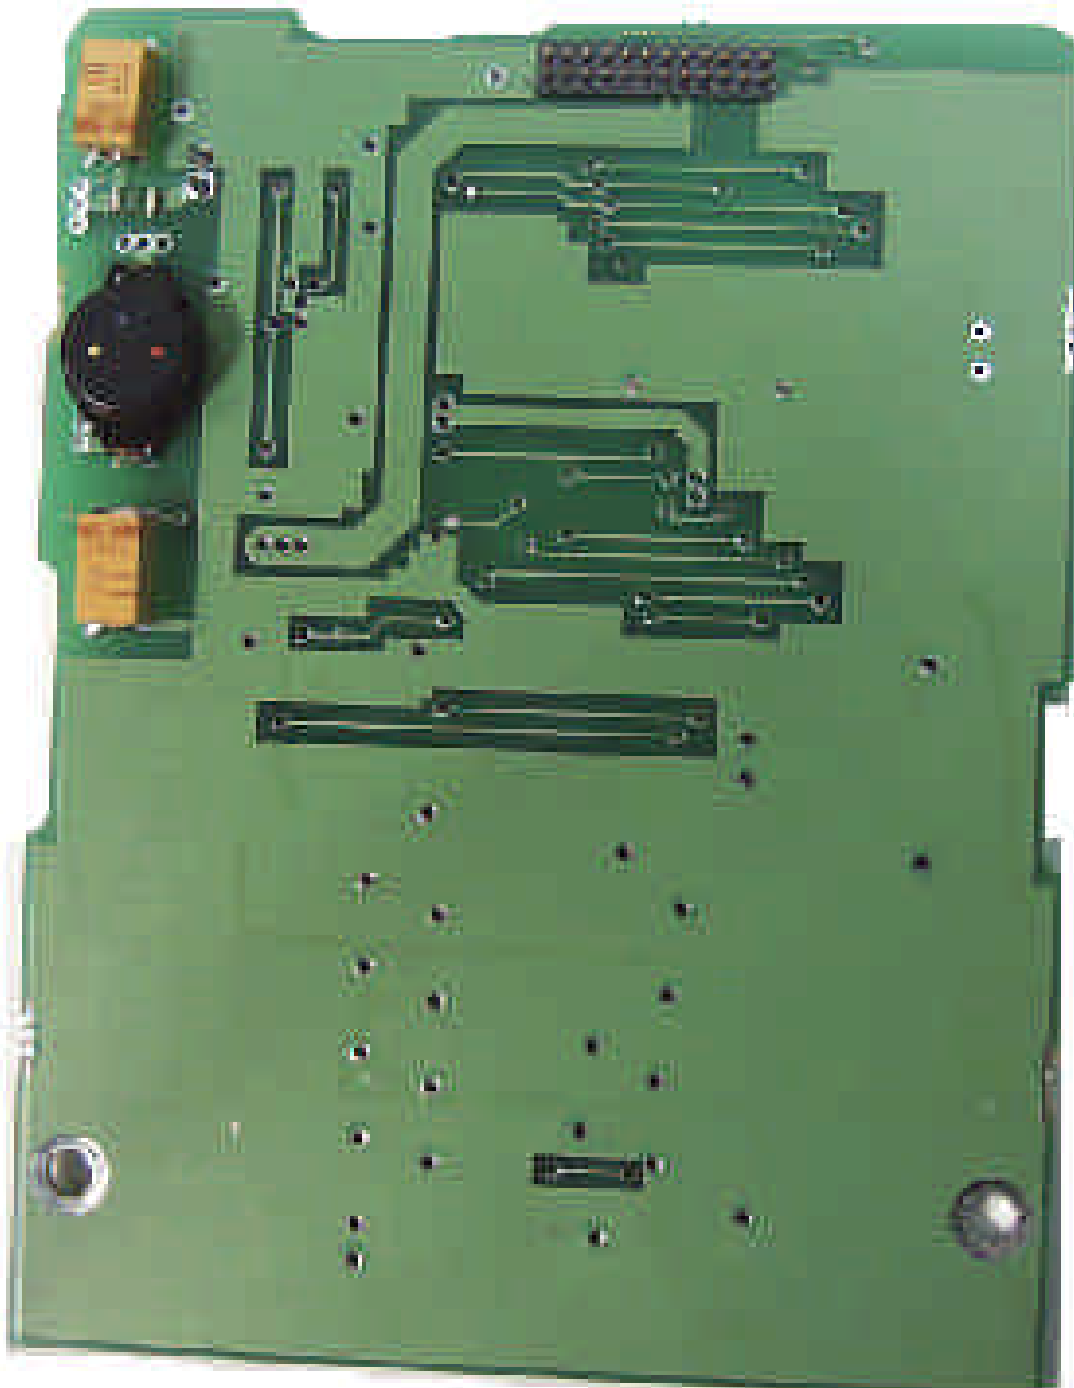

Photo 1 of 15

Photo 2 of 15

Photo 3 of 15

Photo 4 of 15

Photo 5 of 15

Photo 6 of 15

NOVATEC WIRELESS TECHNOLOGIES LTD.  
EXPEDITE WIRELESS IP MODEM  
FCC ID: NBZNRM-6832  
BOM: 01016629  
EID: 00-00-00-000000  
SAW REV: TV01-030  
HWY REV: 01.00  
TCM  
CANADA: 3729187311A  
MODEL: NRM-6832  
MADE IN CANADA

THIS DEVICE COMPLIES WITH PART 15 OF  
THE FCC RULES. OPERATION IS SUBJECT  
TO THE CONDITION THAT THIS DEVICE  
DOES NOT CAUSE HARMFUL INTERFERENCE.  
IP HEADER COMPRESSION SOFTWARE  
DEVELOPED BY THE UNIVERSITY OF  
CALIFORNIA, BERKELEY (C) 1998.