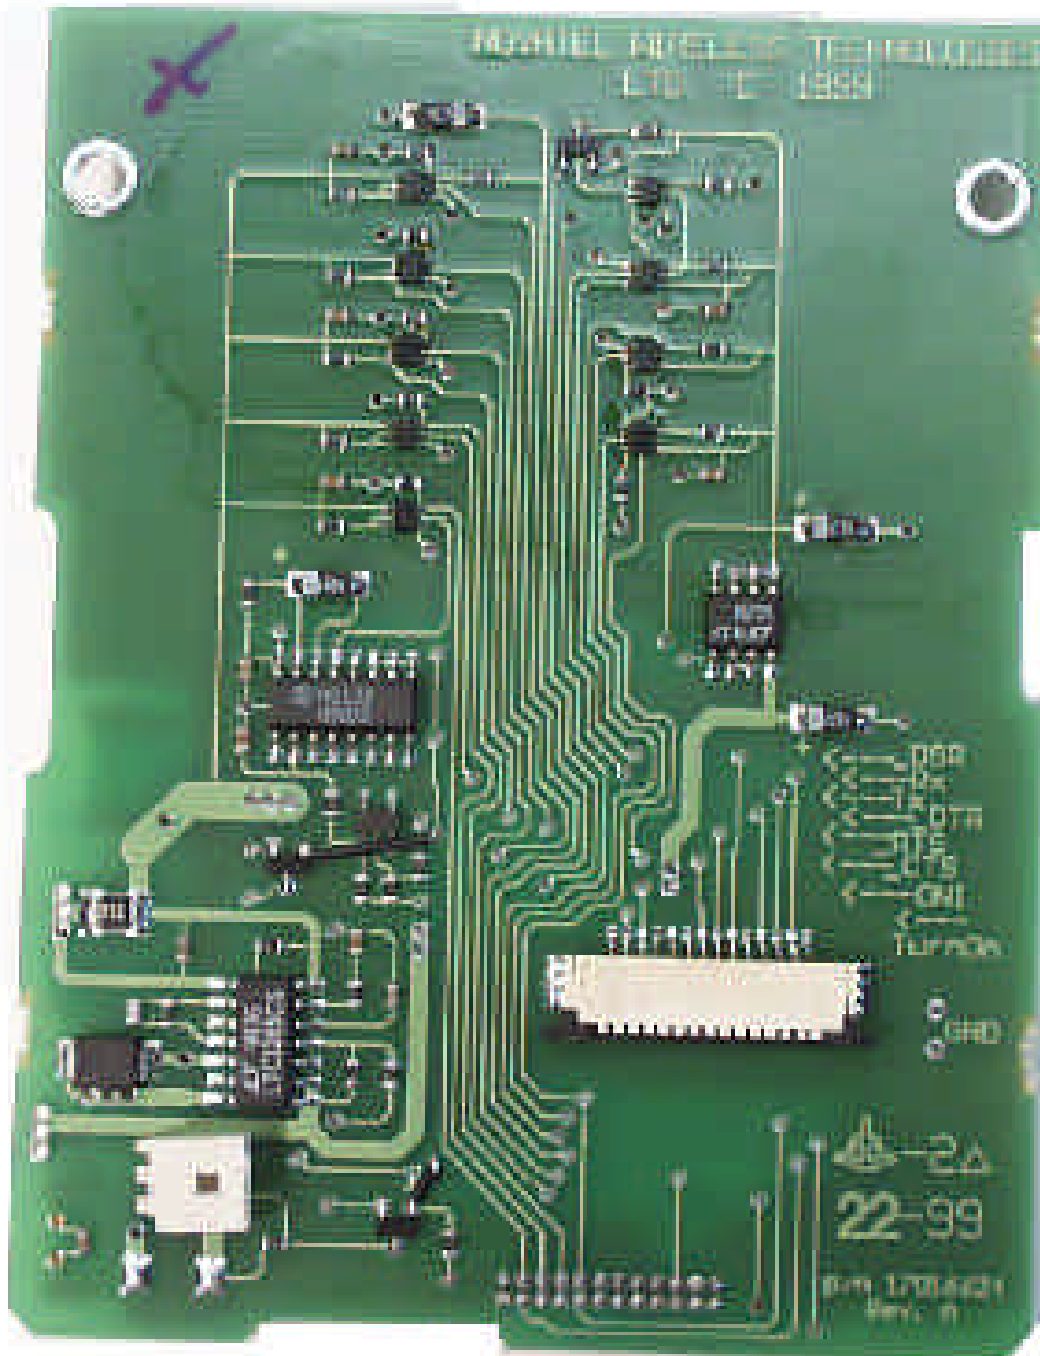

Photo 1 of 15

Photo 2 of 15

Photo 3 of 15

Photo 4 of 15

Photo 5 of 15

Photo 6 of 15

NOVATEC WIRELESS TECHNOLOGIES LTD.  
EXPEDITE WIRELESS IP MODEM  
FCC ID: NBZNRM-6832  
BOM: 01016629  
EID: 00-00-00-000000  
SAW REV: TV01-030  
HWY REV: 01.00  
TCM  
CANADA: 3729187311A  
MODEL: NRM-6832  
MADE IN CANADA

THIS DEVICE COMPLIES WITH PART 15 OF  
THE FCC RULES. OPERATION IS SUBJECT  
TO THE CONDITION THAT THIS DEVICE  
DOES NOT CAUSE HARMFUL INTERFERENCE.  
IP HEADER COMPRESSION SOFTWARE  
DEVELOPED BY THE UNIVERSITY OF  
CALIFORNIA, BERKELEY (C) 1998.