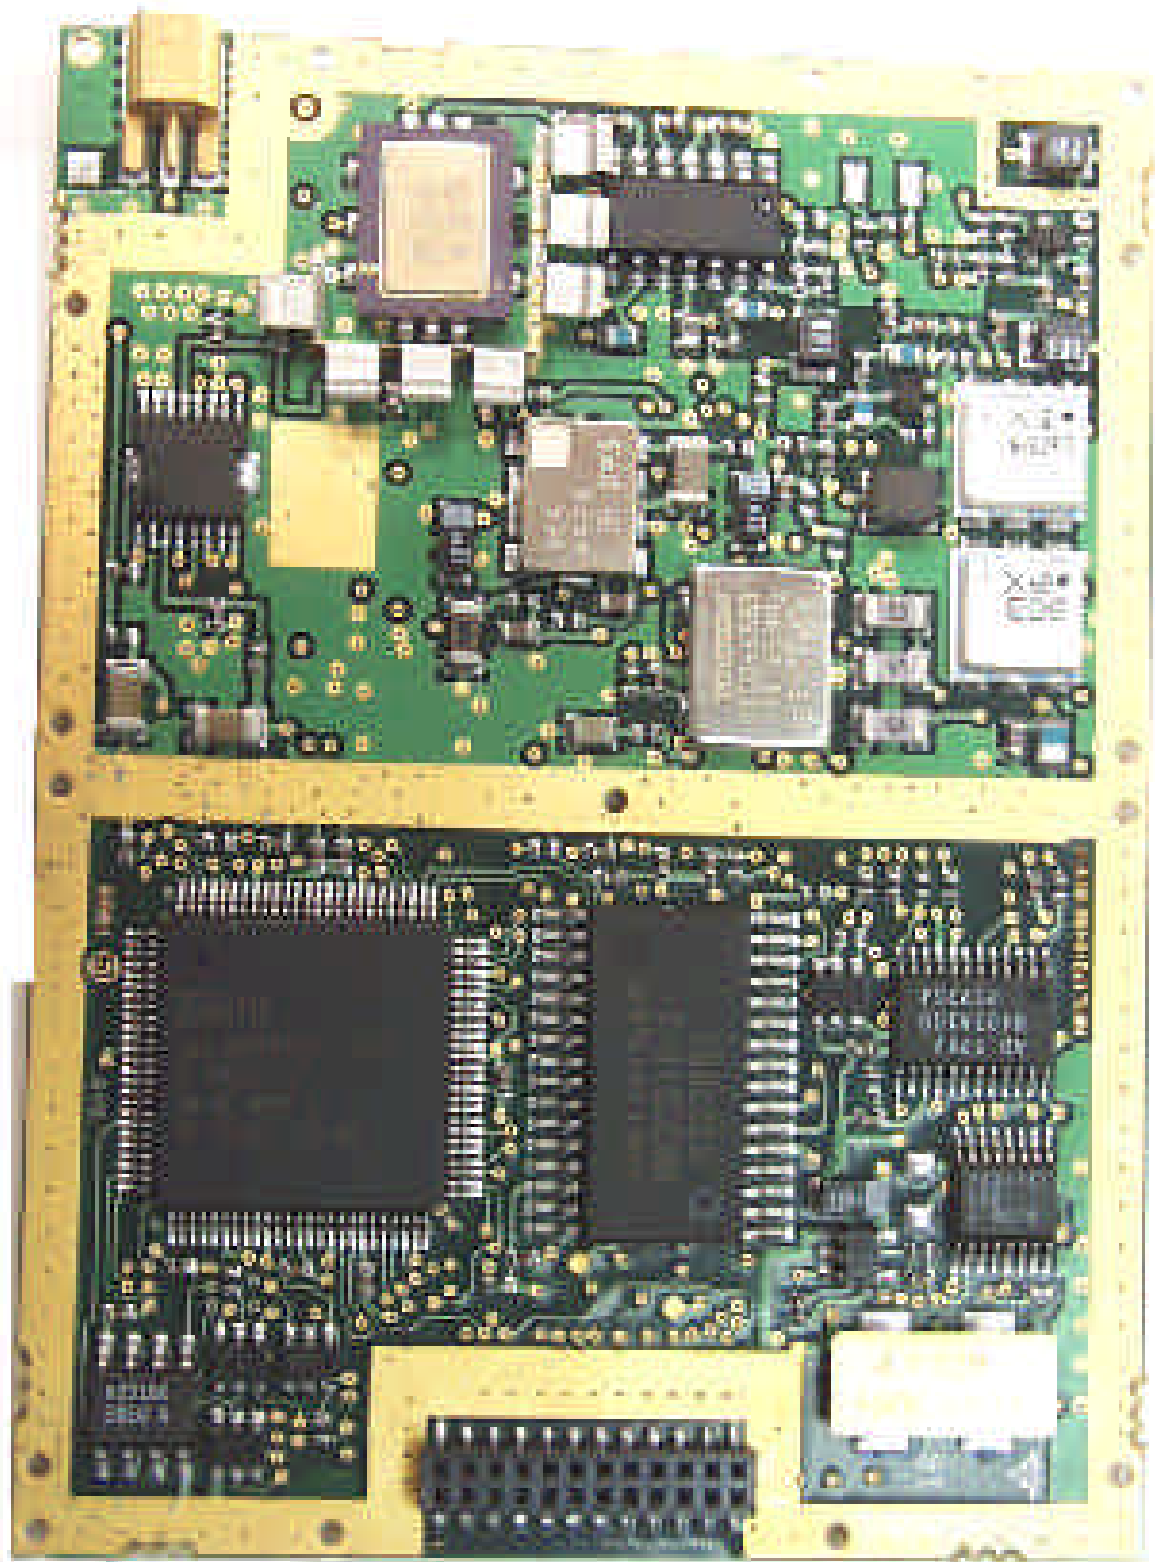

Photo 1 of 15

Photo 2 of 15

Photo 3 of 15

Photo 4 of 15

Photo 5 of 15

Photo 6 of 15

NOVATEC WIRELESS TECHNOLOGIES LTD.  
EXPEDITE WIRELESS IP MODEM  
FCC ID: NBZNRM-6832  
BOM: 01016629  
EID: 00-00-00-000000  
SAW REV: TV01-030  
HWY REV: 01.00  
TCM  
CANADA: 3729187311A  
MODEL: NRM-6832  
MADE IN CANADA

Photo 8 of 15

Photo 9 of 15

Photo 10 of 15

Photo 11 of 15

Photo 12 of 15

Photo 13 of 15

Photo 14 of 15