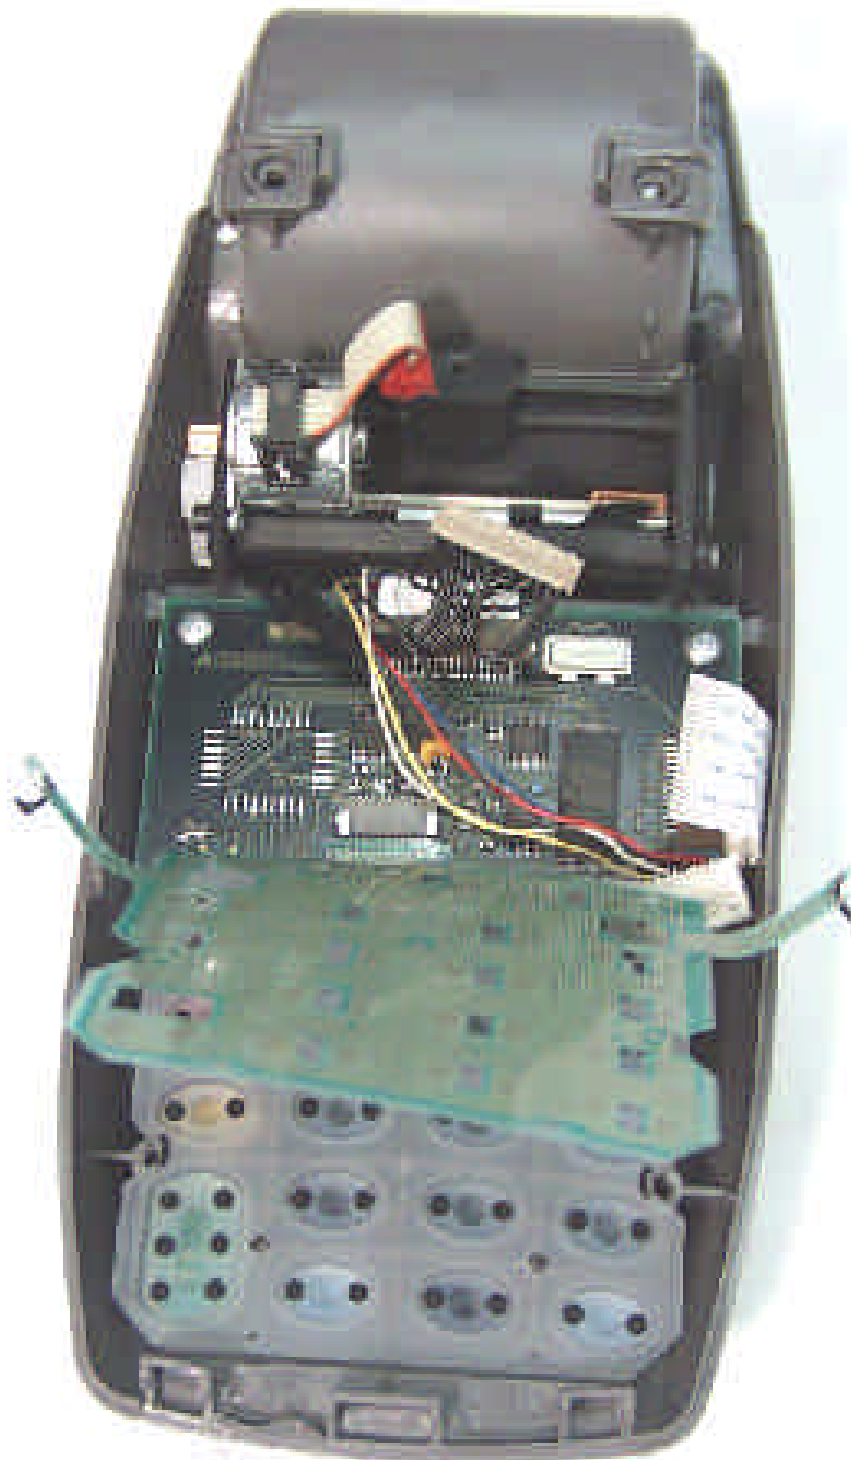

Photo 1 of 15

Photo 2 of 15

Photo 3 of 15

Photo 4 of 15

Photo 5 of 15

Photo 6 of 15

NOVATEC WIRELESS TECHNOLOGIES LTD.  
EXPEDITE WIRELESS IP MODEM  
FCC ID: NBZNRM-6832  
BOM: 01016629  
EID: 00-00-00-000000  
SAW REV: TV01-030  
HWY REV: 01.00  
TCM  
CANADA: 3729187311A  
MODEL: NRM-6832  
MADE IN CANADA

THIS DEVICE COMPLIES WITH PART 15 OF  
THE FCC RULES. OPERATION IS SUBJECT  
TO THE CONDITION THAT THIS DEVICE  
DOES NOT CAUSE HARMFUL INTERFERENCE.  
IP HEADER COMPRESSION SOFTWARE  
DEVELOPED BY THE UNIVERSITY OF  
CALIFORNIA, BERKELEY (C) 1998.

Photo 8 of 15

Photo 9 of 15

Photo 10 of 15

Photo 11 of 15

Photo 12 of 15

Photo 13 of 15

Photo 14 of 15