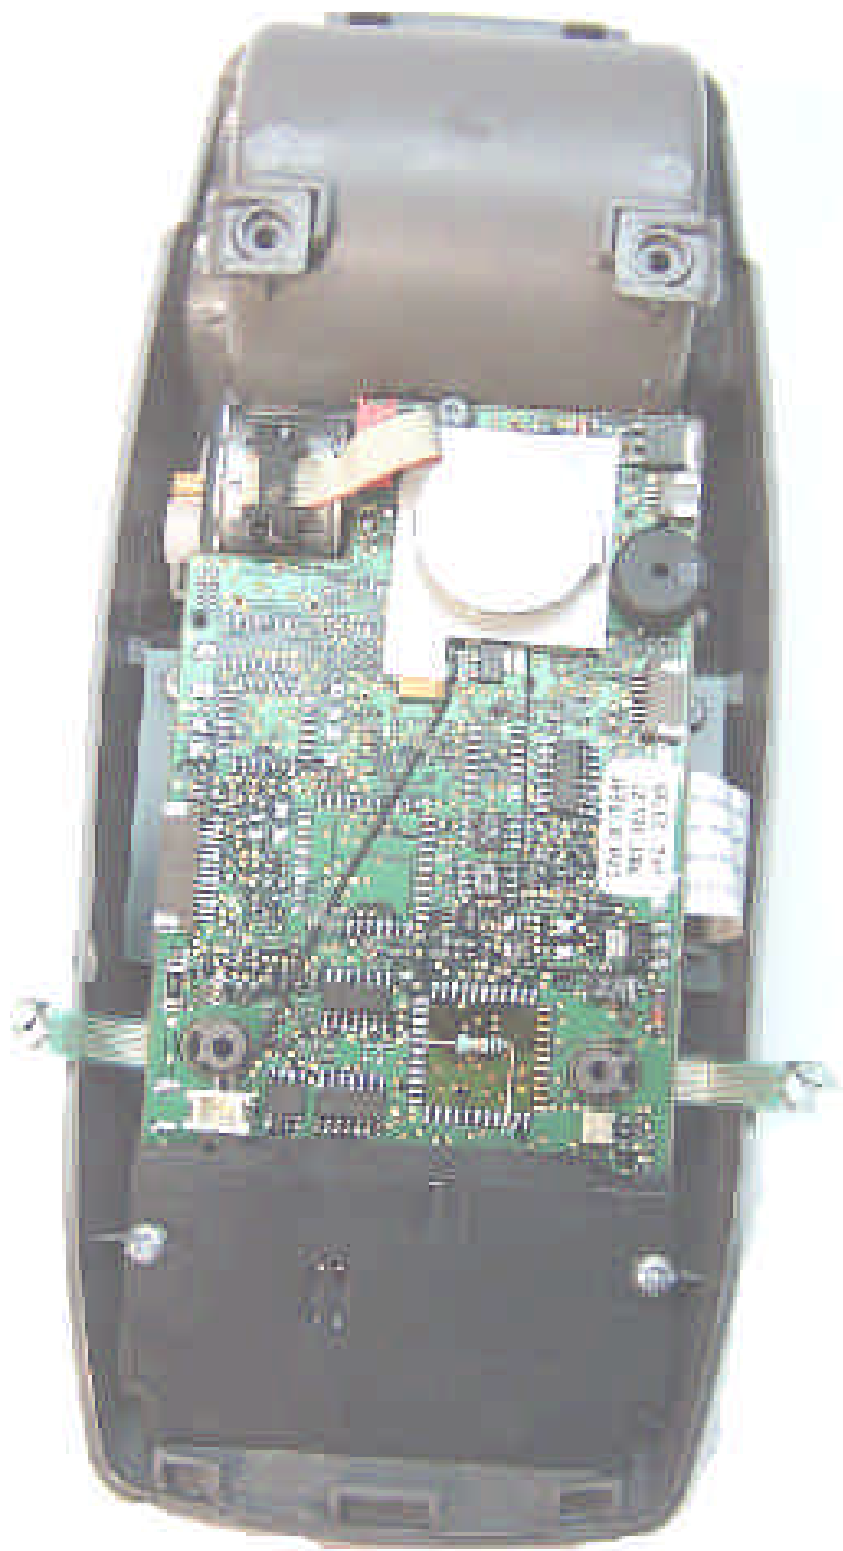

Photo 1 of 15

Photo 2 of 15

Photo 3 of 15

Photo 4 of 15

Photo 5 of 15

Photo 6 of 15

NOVATEC WIRELESS TECHNOLOGIES LTD.  
EXPEDITE WIRELESS IP MODEM  
FCC ID: NBZNRM-6832  
BOM: 01016629  
EID: 00-00-00-000000  
SAW REV: TV01-030  
HWY REV: 01.00  
TCM  
CANADA: 3729187311A  
MODEL: NRM-6832  
MADE IN CANADA

THIS DEVICE COMPLIES WITH PART 15 OF  
THE FCC RULES. OPERATION IS SUBJECT  
TO THE CONDITION THAT THIS DEVICE  
DOES NOT CAUSE HARMFUL INTERFERENCE.  
IP HEADER COMPRESSION SOFTWARE  
DEVELOPED BY THE UNIVERSITY OF  
CALIFORNIA, BERKELEY (C) 1998.