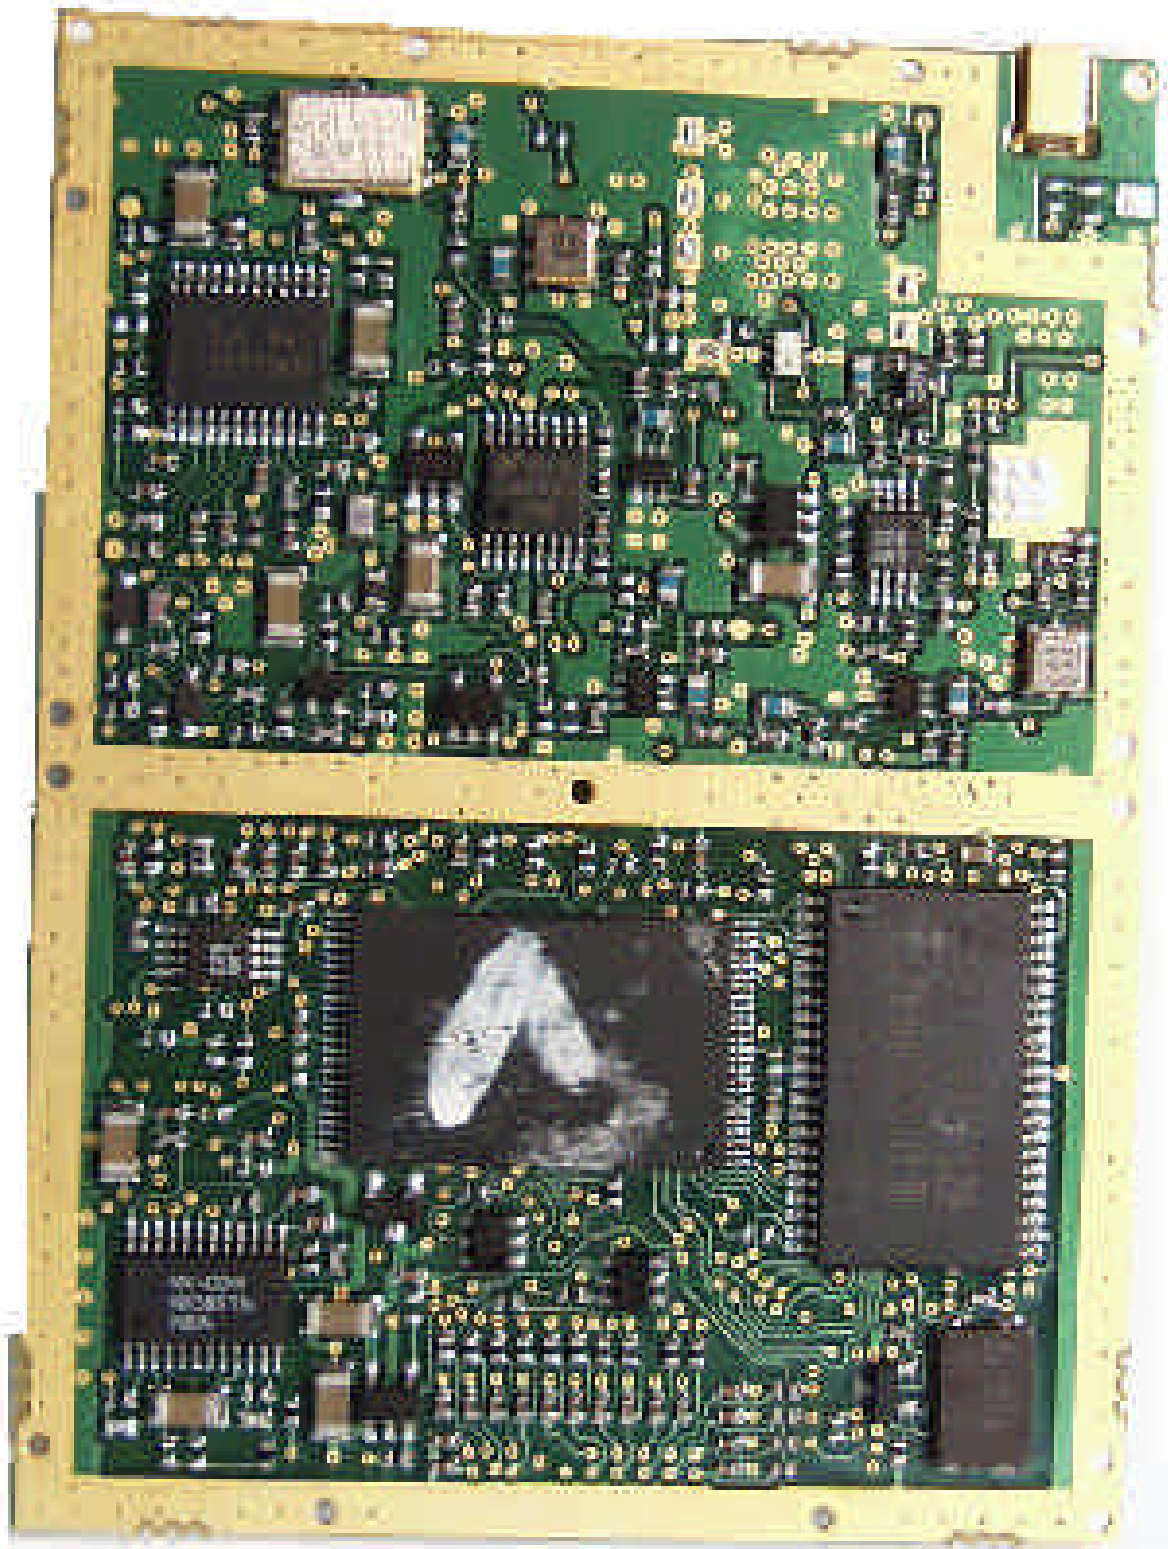

Photo 1 of 15

Photo 2 of 15

Photo 3 of 15

Photo 4 of 15

Photo 5 of 15

Photo 6 of 15

NOVATEC WIRELESS TECHNOLOGIES LTD.  
EXPEDITE WIRELESS IP MODEM  
FCC ID: NBZNRM-6832  
BOM: 01016629  
EID: 00-00-00-000000  
SAW REV: TV01-030  
HWY REV: 01.00  
TCM  
CANADA: 3729187311A  
MODEL: NRM-6832  
MADE IN CANADA

Photo 8 of 15

Photo 9 of 15

Photo 10 of 15

Photo 11 of 15

Photo 12 of 15

Photo 13 of 15

Photo 14 of 15