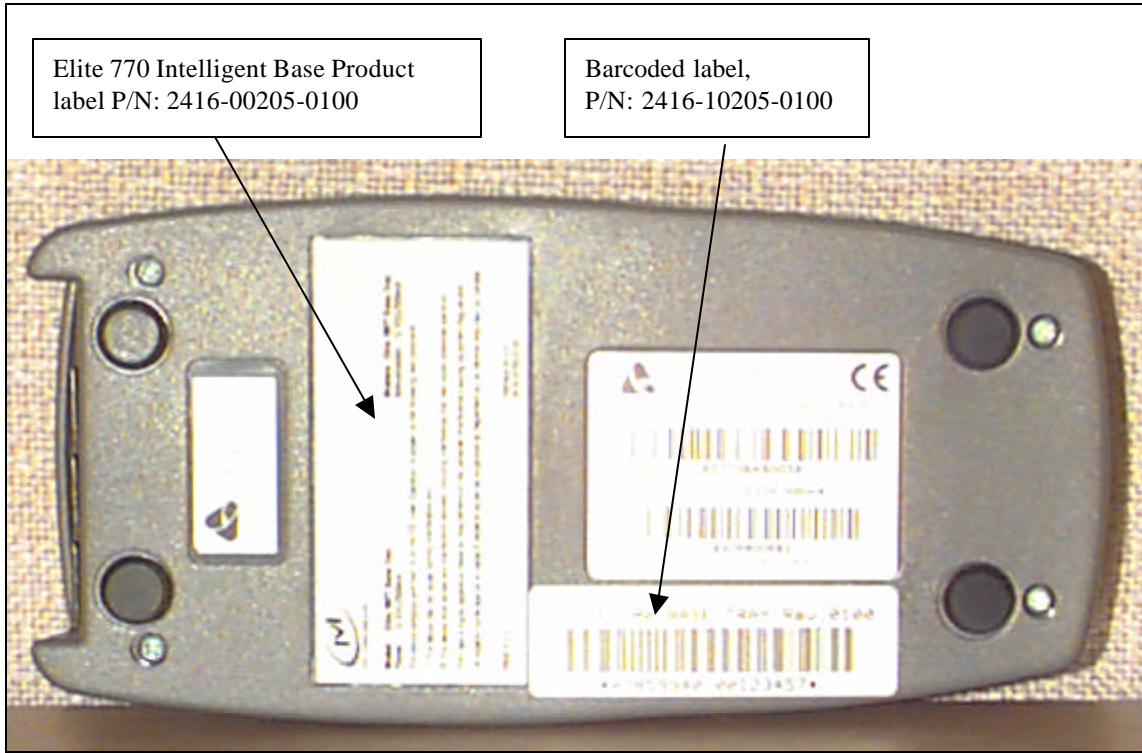

The Following diagrams show the format and location of Elite 770 Intelligent Base product label on the base of Elite 770 terminals.

**Diagram 1: Format and text of Elite 770 Product Label**

**Label Specifications:**

- IVI Part Number: 2416-00205-0100
- Size: 76mm x 36mm (Width x Height)
- Material: White vinyl
- Text: Black

**Diagram 2: Position of Product label and Serial number barcoded label on Elite 770 Intelligent Base.**