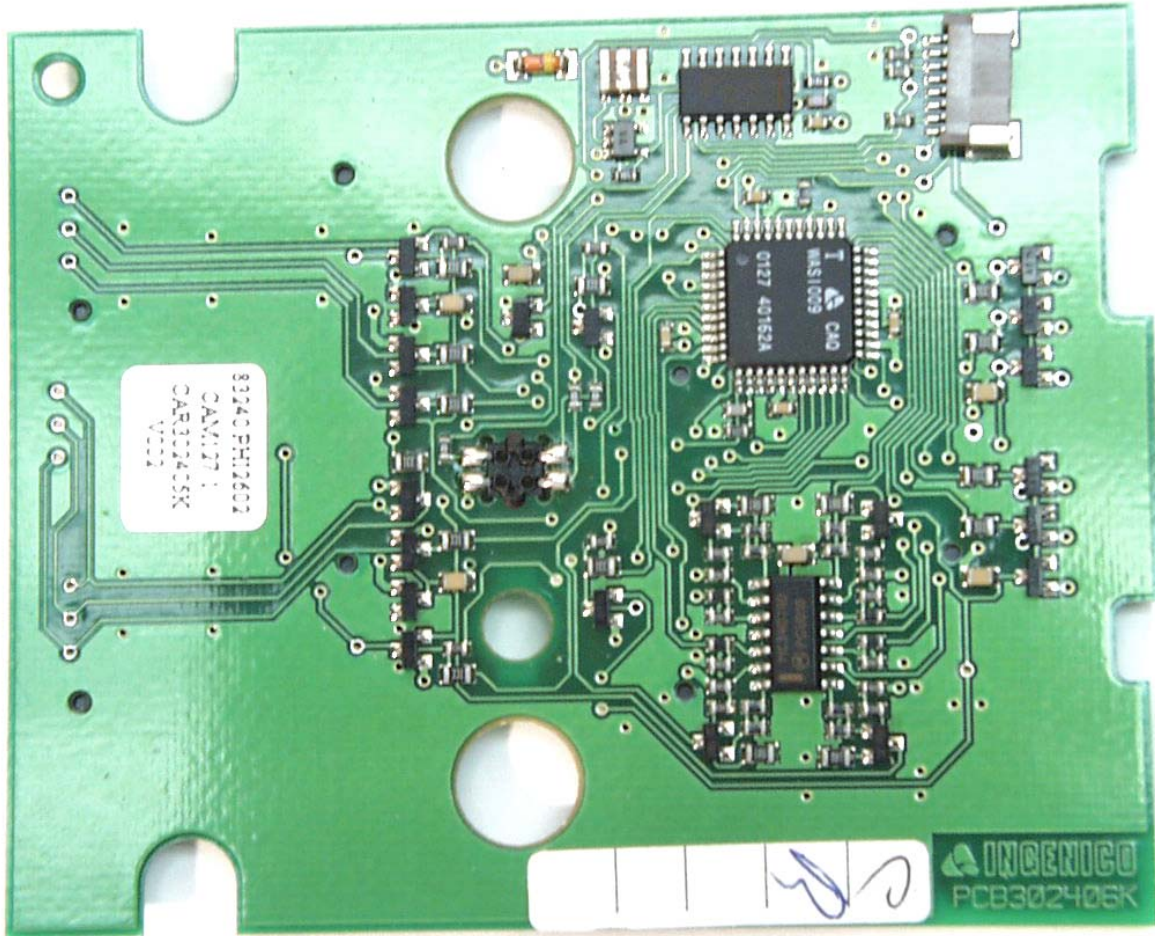

ANNEX 3 – INTERNAL EUT PHOTOS

ANNEX 3 – INTERNAL EUT PHOTOS

ANNEX 3 – INTERNAL EUT PHOTOS

**Ingenico
Elite 790 GPRS, Model ELITE 790 GPRS
FCC ID: O34-E790GPRS**

ANNEX 3 – INTERNAL EUT PHOTOS

Ingenico
Elite 790 GPRS, Model ELITE 790 GPRS
FCC ID: O34-E790GPRS

ANNEX 3 – INTERNAL EUT PHOTOS

ANNEX 3 – INTERNAL EUT PHOTOS

ANNEX 3 – INTERNAL EUT PHOTOS

ANNEX 3 – INTERNAL EUT PHOTOS

ANNEX 3 – INTERNAL EUT PHOTOS

Ingenico
Elite 790 GPRS, Model ELITE 790 GPRS
FCC ID: O34-E790GPRS

ANNEX 3 – INTERNAL EUT PHOTOS

ANNEX 3 – INTERNAL EUT PHOTOS

Ingenico
Elite 790 GPRS, Model ELITE 790 GPRS
FCC ID: 034-E790GPRS

ANNEX 3 – INTERNAL EUT PHOTOS

ANNEX 3 – INTERNAL EUT PHOTOS

ANNEX 3 – INTERNAL EUT PHOTOS

ANNEX 3 – INTERNAL EUT PHOTOS

ANNEX 3 – INTERNAL EUT PHOTOS

ANNEX 3 – INTERNAL EUT PHOTOS

ANNEX 3 – INTERNAL EUT PHOTOS

ANNEX 3 – INTERNAL EUT PHOTOS

ANNEX 3 – INTERNAL EUT PHOTOS

ANNEX 3 – INTERNAL EUT PHOTOS