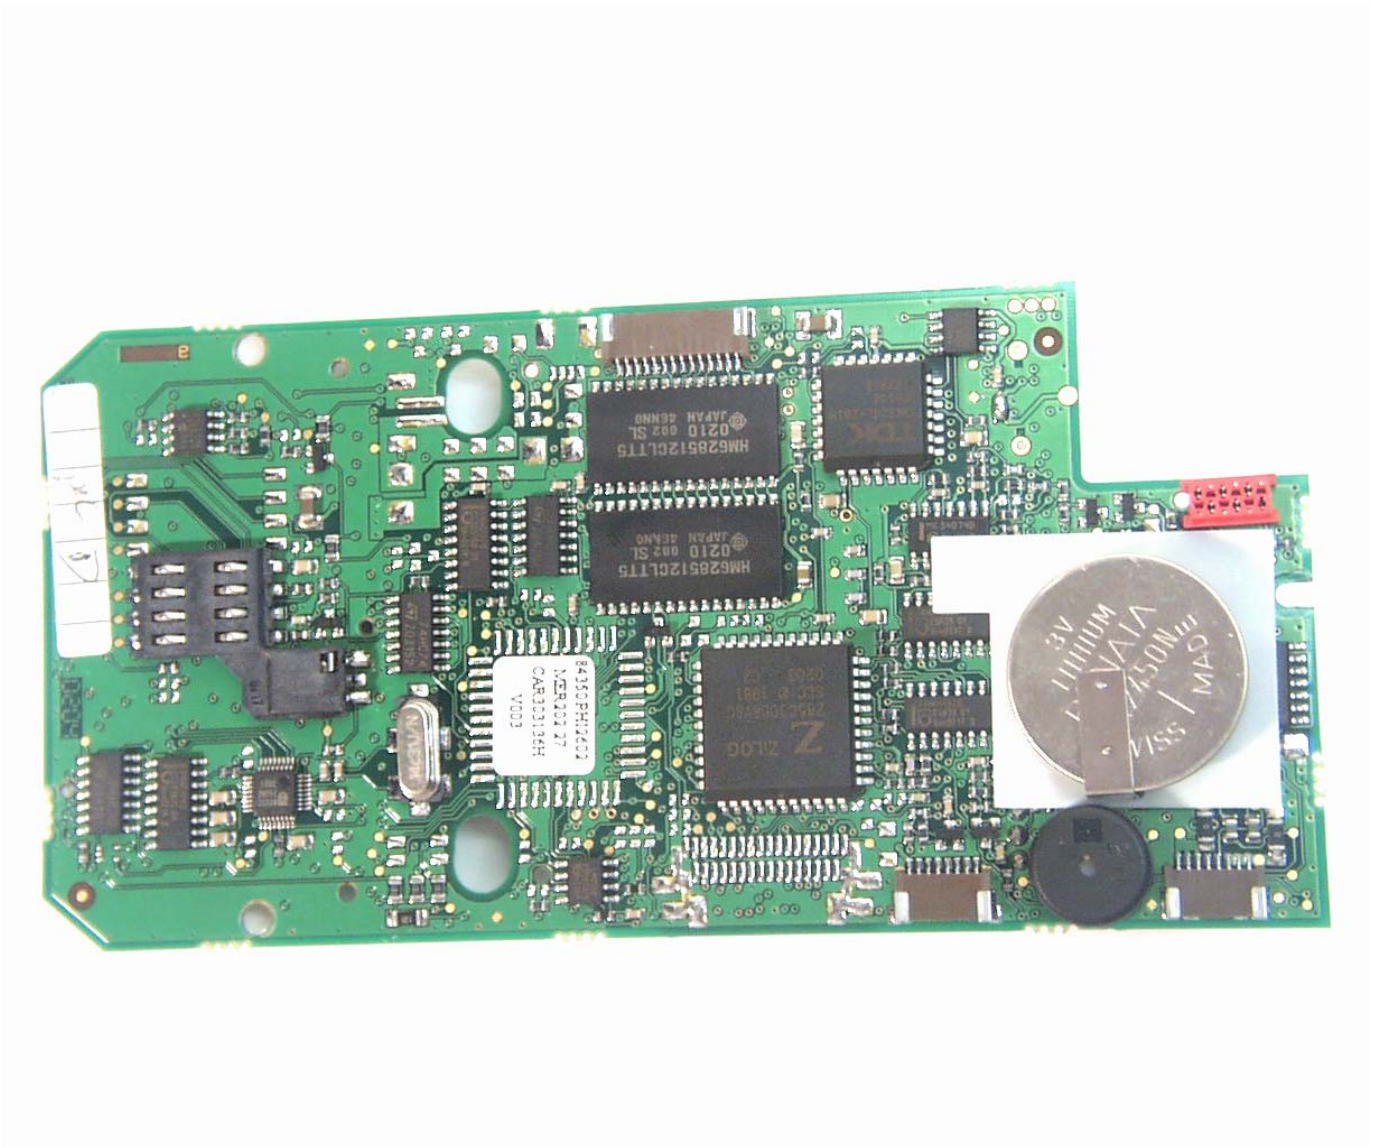

ANNEX 3 – INTERNAL EUT PHOTOS

ANNEX 3 – INTERNAL EUT PHOTOS

ANNEX 3 – INTERNAL EUT PHOTOS

**Ingenico
Elite 790 GPRS, Model ELITE 790 GPRS
FCC ID: O34-E790GPRS**

ANNEX 3 – INTERNAL EUT PHOTOS

Ingenico
Elite 790 GPRS, Model ELITE 790 GPRS
FCC ID: O34-E790GPRS

ANNEX 3 – INTERNAL EUT PHOTOS

ANNEX 3 – INTERNAL EUT PHOTOS

ANNEX 3 – INTERNAL EUT PHOTOS

ANNEX 3 – INTERNAL EUT PHOTOS

ANNEX 3 – INTERNAL EUT PHOTOS

Ingenico
Elite 790 GPRS, Model ELITE 790 GPRS
FCC ID: O34-E790GPRS

ANNEX 3 – INTERNAL EUT PHOTOS

ANNEX 3 – INTERNAL EUT PHOTOS

Ingenico
Elite 790 GPRS, Model ELITE 790 GPRS
FCC ID: 034-E790GPRS

ANNEX 3 – INTERNAL EUT PHOTOS

ANNEX 3 – INTERNAL EUT PHOTOS

ANNEX 3 – INTERNAL EUT PHOTOS