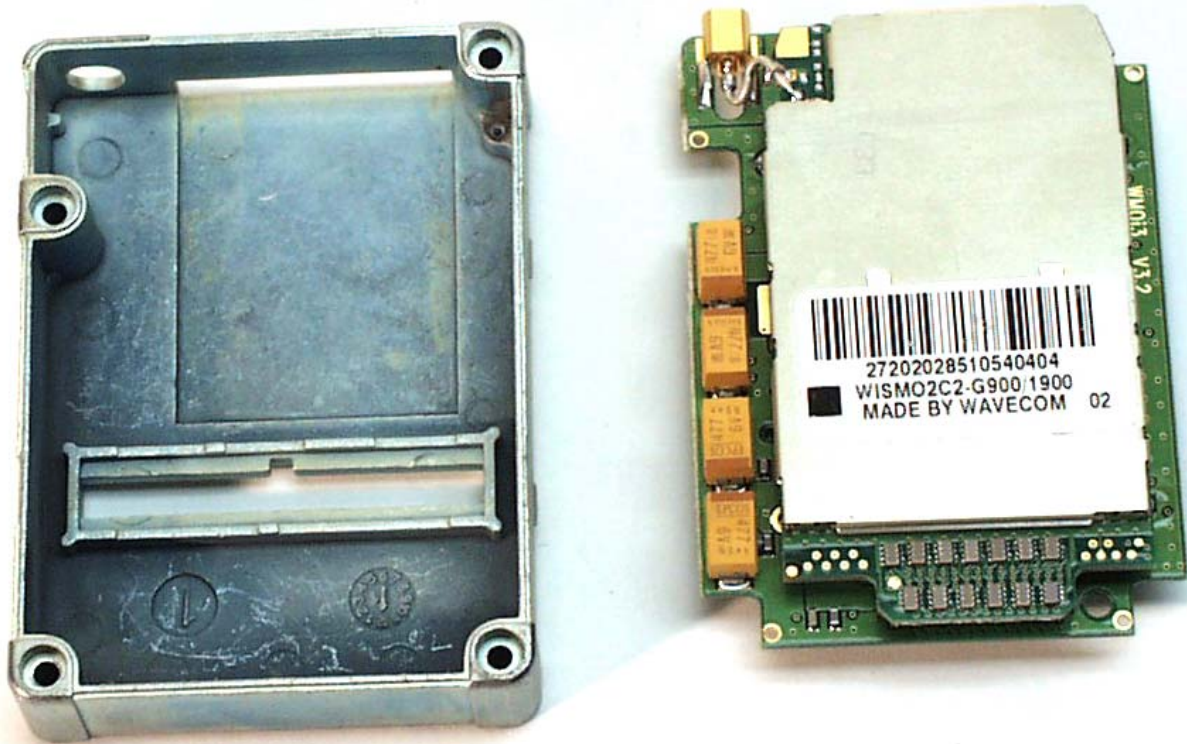

ANNEX 3 – INTERNAL EUT PHOTOS

ANNEX 3 – INTERNAL EUT PHOTOS

ANNEX 3 – INTERNAL EUT PHOTOS

**Ingenico
Elite 790 GPRS, Model ELITE 790 GPRS
FCC ID: O34-E790GPRS**

ANNEX 3 – INTERNAL EUT PHOTOS

Ingenico
Elite 790 GPRS, Model ELITE 790 GPRS
FCC ID: O34-E790GPRS

ANNEX 3 – INTERNAL EUT PHOTOS

ANNEX 3 – INTERNAL EUT PHOTOS

ANNEX 3 – INTERNAL EUT PHOTOS

ANNEX 3 – INTERNAL EUT PHOTOS

ANNEX 3 – INTERNAL EUT PHOTOS

Ingenico
Elite 790 GPRS, Model ELITE 790 GPRS
FCC ID: O34-E790GPRS

ANNEX 3 – INTERNAL EUT PHOTOS

ANNEX 3 – INTERNAL EUT PHOTOS

Ingenico
Elite 790 GPRS, Model ELITE 790 GPRS
FCC ID: 034-E790GPRS

ANNEX 3 – INTERNAL EUT PHOTOS

ANNEX 3 – INTERNAL EUT PHOTOS

ANNEX 3 – INTERNAL EUT PHOTOS

ANNEX 3 – INTERNAL EUT PHOTOS

ANNEX 3 – INTERNAL EUT PHOTOS

ANNEX 3 – INTERNAL EUT PHOTOS

ANNEX 3 – INTERNAL EUT PHOTOS

ANNEX 3 – INTERNAL EUT PHOTOS

ANNEX 3 – INTERNAL EUT PHOTOS

ANNEX 3 – INTERNAL EUT PHOTOS