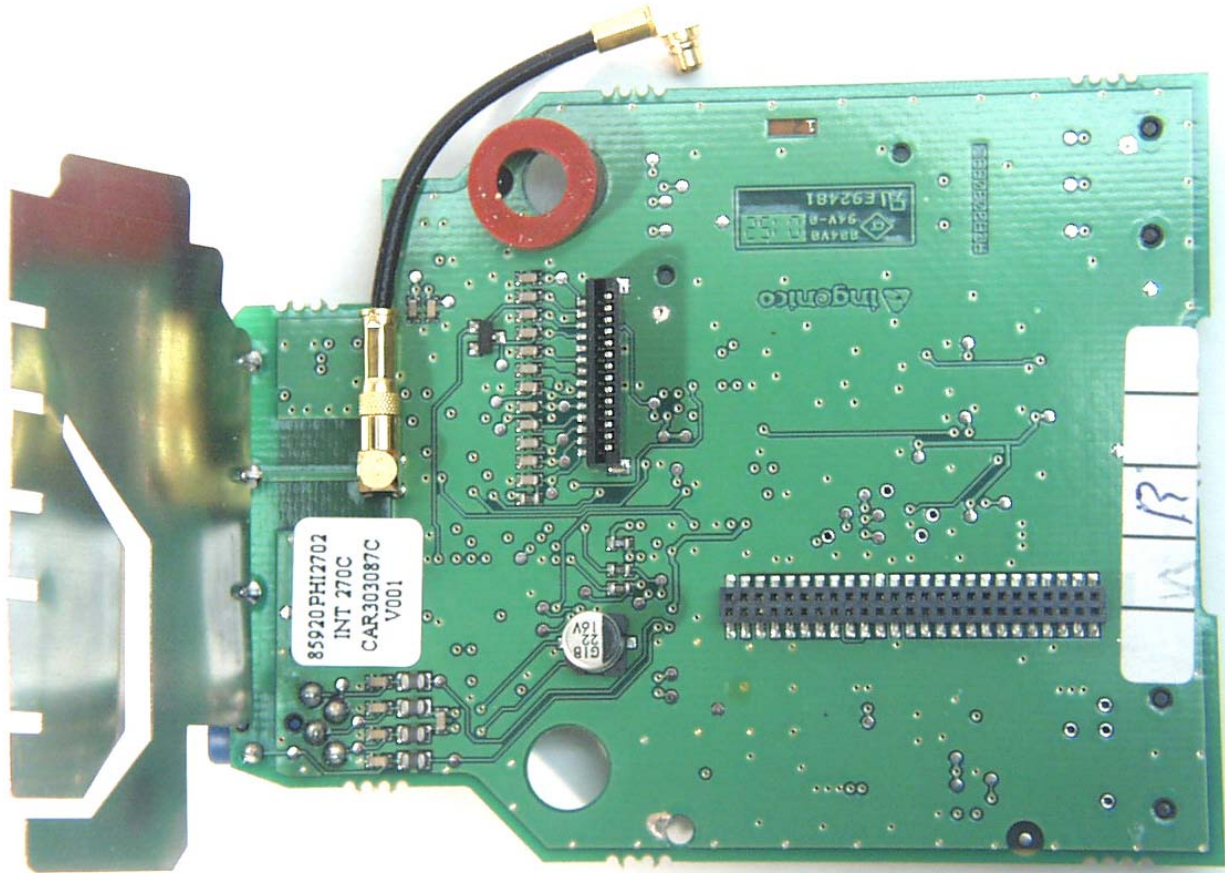

ANNEX 3 – INTERNAL EUT PHOTOS

ANNEX 3 – INTERNAL EUT PHOTOS

ANNEX 3 – INTERNAL EUT PHOTOS

**Ingenico
Elite 790 GPRS, Model ELITE 790 GPRS
FCC ID: O34-E790GPRS**

ANNEX 3 – INTERNAL EUT PHOTOS

Ingenico
Elite 790 GPRS, Model ELITE 790 GPRS
FCC ID: O34-E790GPRS

ANNEX 3 – INTERNAL EUT PHOTOS

ANNEX 3 – INTERNAL EUT PHOTOS

ANNEX 3 – INTERNAL EUT PHOTOS

ANNEX 3 – INTERNAL EUT PHOTOS

ANNEX 3 – INTERNAL EUT PHOTOS

Ingenico
Elite 790 GPRS, Model ELITE 790 GPRS
FCC ID: O34-E790GPRS

ANNEX 3 – INTERNAL EUT PHOTOS

ANNEX 3 – INTERNAL EUT PHOTOS

Ingenico
Elite 790 GPRS, Model ELITE 790 GPRS
FCC ID: 034-E790GPRS

ANNEX 3 – INTERNAL EUT PHOTOS

ANNEX 3 – INTERNAL EUT PHOTOS

ANNEX 3 – INTERNAL EUT PHOTOS

ANNEX 3 – INTERNAL EUT PHOTOS

ANNEX 3 – INTERNAL EUT PHOTOS

ANNEX 3 – INTERNAL EUT PHOTOS

ANNEX 3 – INTERNAL EUT PHOTOS

ANNEX 3 – INTERNAL EUT PHOTOS

ANNEX 3 – INTERNAL EUT PHOTOS

ANNEX 3 – INTERNAL EUT PHOTOS