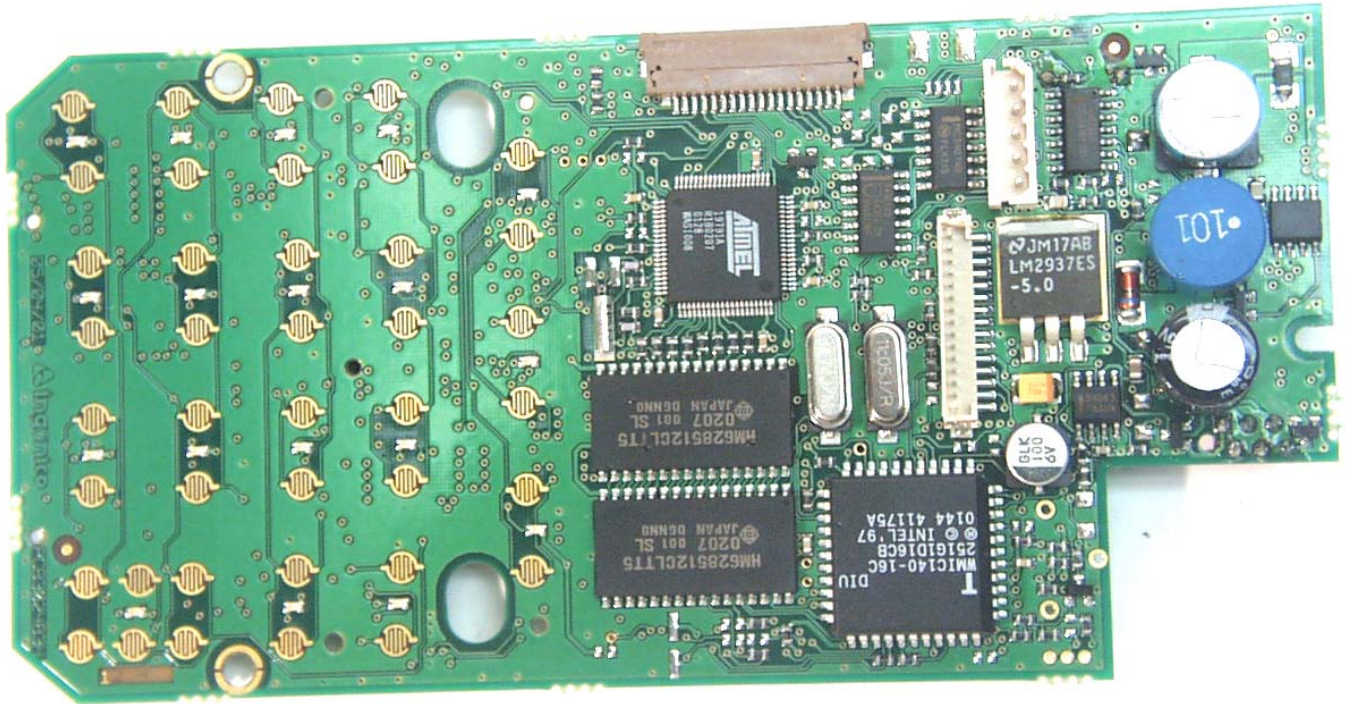

ANNEX 3 – INTERNAL EUT PHOTOS

ANNEX 3 – INTERNAL EUT PHOTOS

ANNEX 3 – INTERNAL EUT PHOTOS

**Ingenico
Elite 790 GPRS, Model ELITE 790 GPRS
FCC ID: O34-E790GPRS**

ANNEX 3 – INTERNAL EUT PHOTOS

Ingenico
Elite 790 GPRS, Model ELITE 790 GPRS
FCC ID: O34-E790GPRS

ANNEX 3 – INTERNAL EUT PHOTOS

ANNEX 3 – INTERNAL EUT PHOTOS

ANNEX 3 – INTERNAL EUT PHOTOS

ANNEX 3 – INTERNAL EUT PHOTOS

ANNEX 3 – INTERNAL EUT PHOTOS

Ingenico
Elite 790 GPRS, Model ELITE 790 GPRS
FCC ID: O34-E790GPRS

ANNEX 3 – INTERNAL EUT PHOTOS

ANNEX 3 – INTERNAL EUT PHOTOS

Ingenico
Elite 790 GPRS, Model ELITE 790 GPRS
FCC ID: 034-E790GPRS

ANNEX 3 – INTERNAL EUT PHOTOS

ANNEX 3 – INTERNAL EUT PHOTOS

ANNEX 3 – INTERNAL EUT PHOTOS