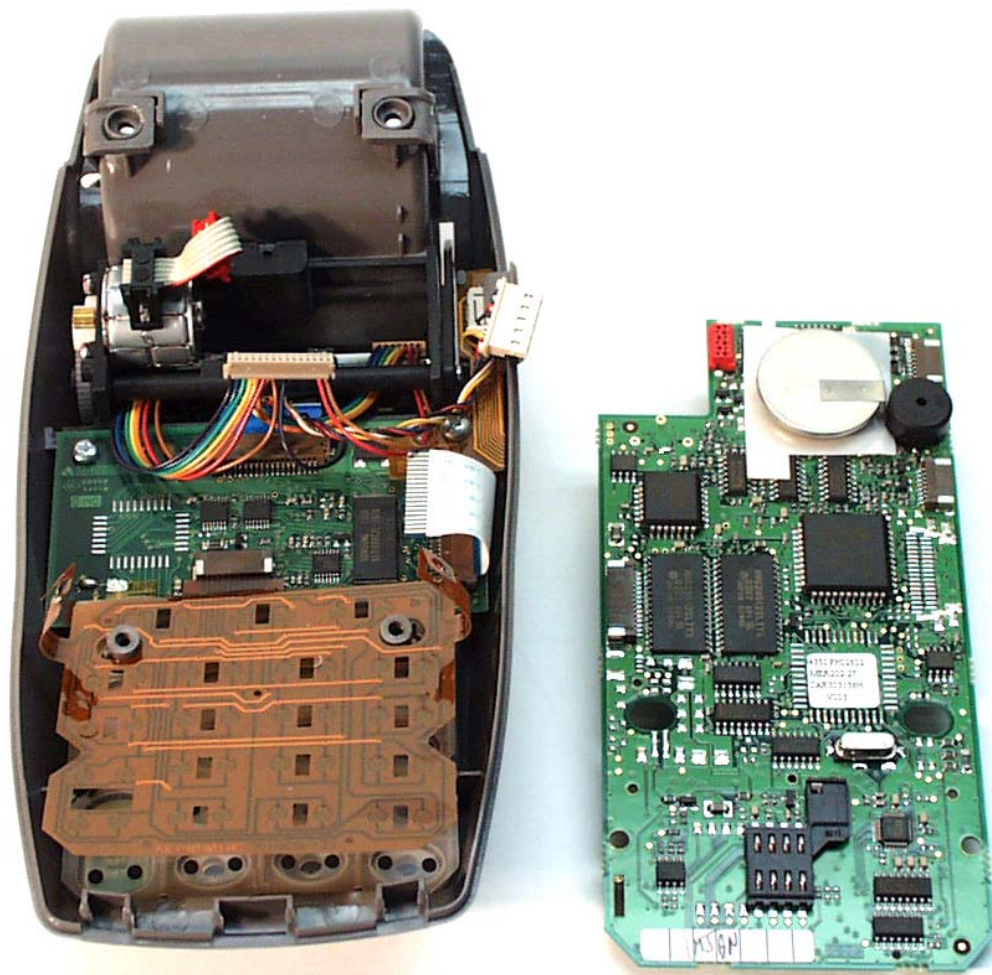

ANNEX 3 – INTERNAL EUT PHOTOS

ANNEX 3 – INTERNAL EUT PHOTOS

ANNEX 3 – INTERNAL EUT PHOTOS

**Ingenico
Elite 790 GPRS, Model ELITE 790 GPRS
FCC ID: O34-E790GPRS**

ANNEX 3 – INTERNAL EUT PHOTOS

Ingenico
Elite 790 GPRS, Model ELITE 790 GPRS
FCC ID: O34-E790GPRS

ANNEX 3 – INTERNAL EUT PHOTOS

ANNEX 3 – INTERNAL EUT PHOTOS

ANNEX 3 – INTERNAL EUT PHOTOS

ANNEX 3 – INTERNAL EUT PHOTOS

ANNEX 3 – INTERNAL EUT PHOTOS

Ingenico
Elite 790 GPRS, Model ELITE 790 GPRS
FCC ID: O34-E790GPRS

ANNEX 3 – INTERNAL EUT PHOTOS

ANNEX 3 – INTERNAL EUT PHOTOS

Ingenico
Elite 790 GPRS, Model ELITE 790 GPRS
FCC ID: 034-E790GPRS

ANNEX 3 – INTERNAL EUT PHOTOS

ANNEX 3 – INTERNAL EUT PHOTOS

ANNEX 3 – INTERNAL EUT PHOTOS