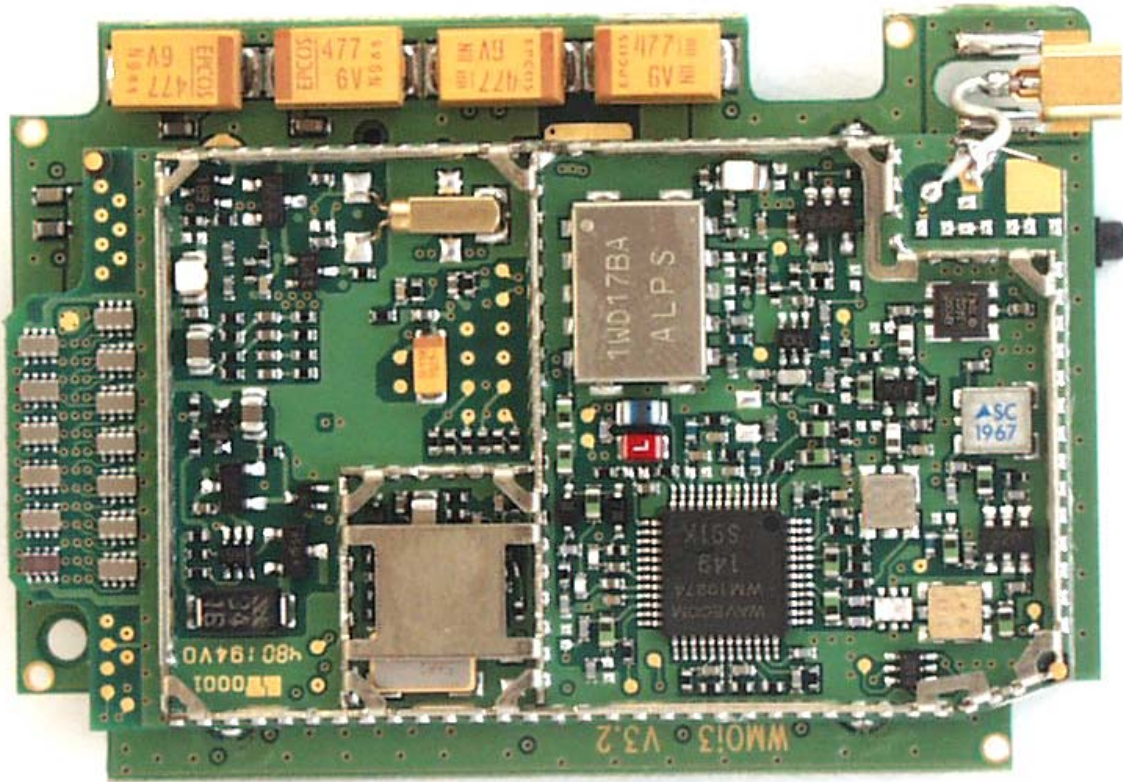

ANNEX 3 – INTERNAL EUT PHOTOS

ANNEX 3 – INTERNAL EUT PHOTOS

ANNEX 3 – INTERNAL EUT PHOTOS

**Ingenico
Elite 790 GPRS, Model ELITE 790 GPRS
FCC ID: O34-E790GPRS**

ANNEX 3 – INTERNAL EUT PHOTOS

Ingenico
Elite 790 GPRS, Model ELITE 790 GPRS
FCC ID: O34-E790GPRS

ANNEX 3 – INTERNAL EUT PHOTOS

ANNEX 3 – INTERNAL EUT PHOTOS

ANNEX 3 – INTERNAL EUT PHOTOS

ANNEX 3 – INTERNAL EUT PHOTOS

ANNEX 3 – INTERNAL EUT PHOTOS

Ingenico
Elite 790 GPRS, Model ELITE 790 GPRS
FCC ID: O34-E790GPRS

ANNEX 3 – INTERNAL EUT PHOTOS

ANNEX 3 – INTERNAL EUT PHOTOS

Ingenico
Elite 790 GPRS, Model ELITE 790 GPRS
FCC ID: 034-E790GPRS

ANNEX 3 – INTERNAL EUT PHOTOS

ANNEX 3 – INTERNAL EUT PHOTOS

ANNEX 3 – INTERNAL EUT PHOTOS

ANNEX 3 – INTERNAL EUT PHOTOS

ANNEX 3 – INTERNAL EUT PHOTOS

ANNEX 3 – INTERNAL EUT PHOTOS

ANNEX 3 – INTERNAL EUT PHOTOS

ANNEX 3 – INTERNAL EUT PHOTOS

ANNEX 3 – INTERNAL EUT PHOTOS

ANNEX 3 – INTERNAL EUT PHOTOS