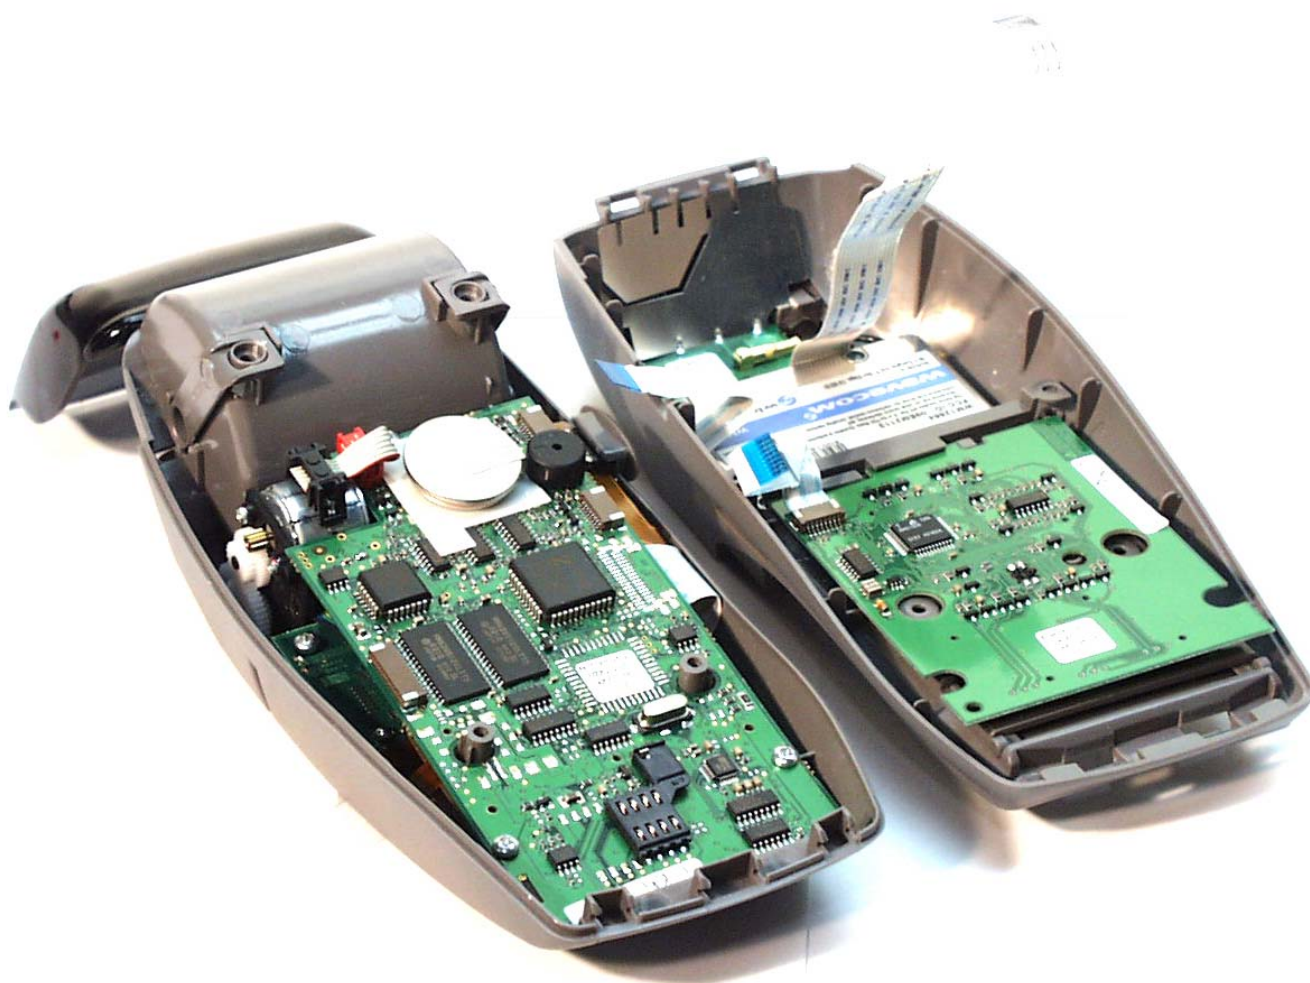

ANNEX 3 – INTERNAL EUT PHOTOS

ANNEX 3 – INTERNAL EUT PHOTOS

ANNEX 3 – INTERNAL EUT PHOTOS

**Ingenico
Elite 790 GPRS, Model ELITE 790 GPRS
FCC ID: O34-E790GPRS**

ANNEX 3 – INTERNAL EUT PHOTOS

Ingenico
Elite 790 GPRS, Model ELITE 790 GPRS
FCC ID: O34-E790GPRS

ANNEX 3 – INTERNAL EUT PHOTOS

ANNEX 3 – INTERNAL EUT PHOTOS

ANNEX 3 – INTERNAL EUT PHOTOS

ANNEX 3 – INTERNAL EUT PHOTOS

ANNEX 3 – INTERNAL EUT PHOTOS

Ingenico
Elite 790 GPRS, Model ELITE 790 GPRS
FCC ID: O34-E790GPRS

ANNEX 3 – INTERNAL EUT PHOTOS

ANNEX 3 – INTERNAL EUT PHOTOS

Ingenico
Elite 790 GPRS, Model ELITE 790 GPRS
FCC ID: 034-E790GPRS

ANNEX 3 – INTERNAL EUT PHOTOS

ANNEX 3 – INTERNAL EUT PHOTOS

ANNEX 3 – INTERNAL EUT PHOTOS