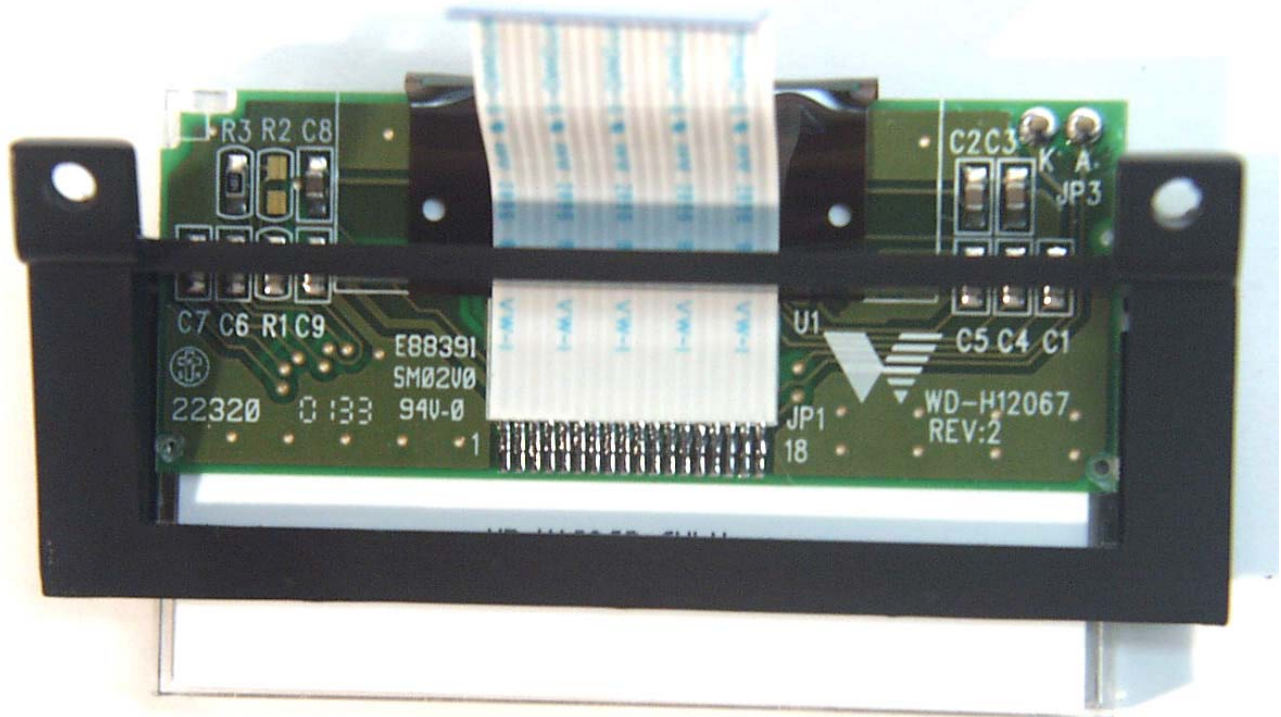

ANNEX 3 – INTERNAL EUT PHOTOS

ANNEX 3 – INTERNAL EUT PHOTOS

ANNEX 3 – INTERNAL EUT PHOTOS

**Ingenico
Elite 790 GPRS, Model ELITE 790 GPRS
FCC ID: O34-E790GPRS**

ANNEX 3 – INTERNAL EUT PHOTOS

Ingenico
Elite 790 GPRS, Model ELITE 790 GPRS
FCC ID: O34-E790GPRS

ANNEX 3 – INTERNAL EUT PHOTOS

ANNEX 3 – INTERNAL EUT PHOTOS

ANNEX 3 – INTERNAL EUT PHOTOS

ANNEX 3 – INTERNAL EUT PHOTOS

ANNEX 3 – INTERNAL EUT PHOTOS

Ingenico
Elite 790 GPRS, Model ELITE 790 GPRS
FCC ID: O34-E790GPRS

ANNEX 3 – INTERNAL EUT PHOTOS

ANNEX 3 – INTERNAL EUT PHOTOS

Ingenico
Elite 790 GPRS, Model ELITE 790 GPRS
FCC ID: 034-E790GPRS

ANNEX 3 – INTERNAL EUT PHOTOS

ANNEX 3 – INTERNAL EUT PHOTOS

ANNEX 3 – INTERNAL EUT PHOTOS