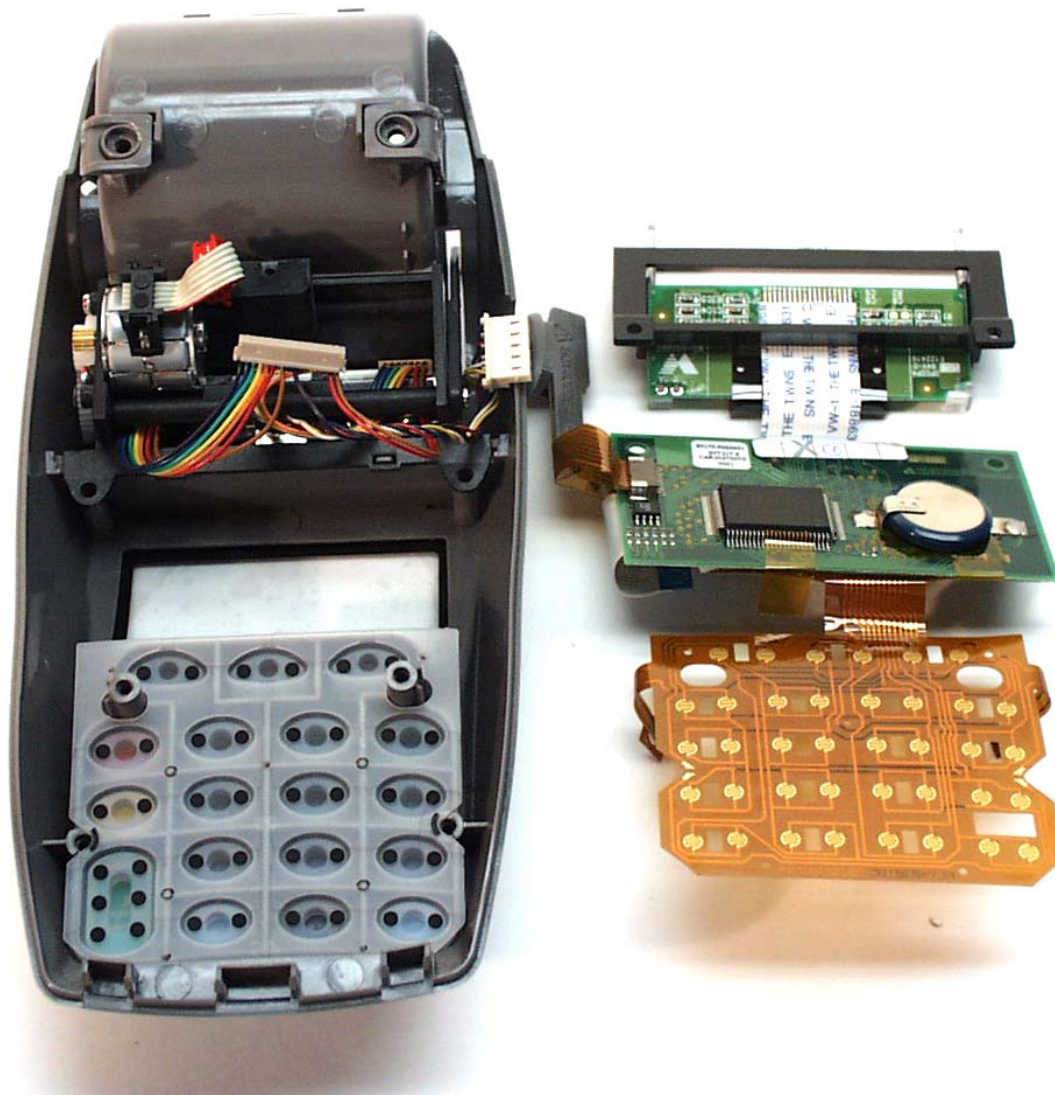

ANNEX 3 – INTERNAL EUT PHOTOS

ANNEX 3 – INTERNAL EUT PHOTOS

ANNEX 3 – INTERNAL EUT PHOTOS

**Ingenico
Elite 790 GPRS, Model ELITE 790 GPRS
FCC ID: O34-E790GPRS**

ANNEX 3 – INTERNAL EUT PHOTOS

Ingenico
Elite 790 GPRS, Model ELITE 790 GPRS
FCC ID: O34-E790GPRS

ANNEX 3 – INTERNAL EUT PHOTOS

ANNEX 3 – INTERNAL EUT PHOTOS

ANNEX 3 – INTERNAL EUT PHOTOS

ANNEX 3 – INTERNAL EUT PHOTOS

ANNEX 3 – INTERNAL EUT PHOTOS

Ingenico
Elite 790 GPRS, Model ELITE 790 GPRS
FCC ID: O34-E790GPRS

ANNEX 3 – INTERNAL EUT PHOTOS

ANNEX 3 – INTERNAL EUT PHOTOS

Ingenico
Elite 790 GPRS, Model ELITE 790 GPRS
FCC ID: 034-E790GPRS

ANNEX 3 – INTERNAL EUT PHOTOS

ANNEX 3 – INTERNAL EUT PHOTOS

ANNEX 3 – INTERNAL EUT PHOTOS