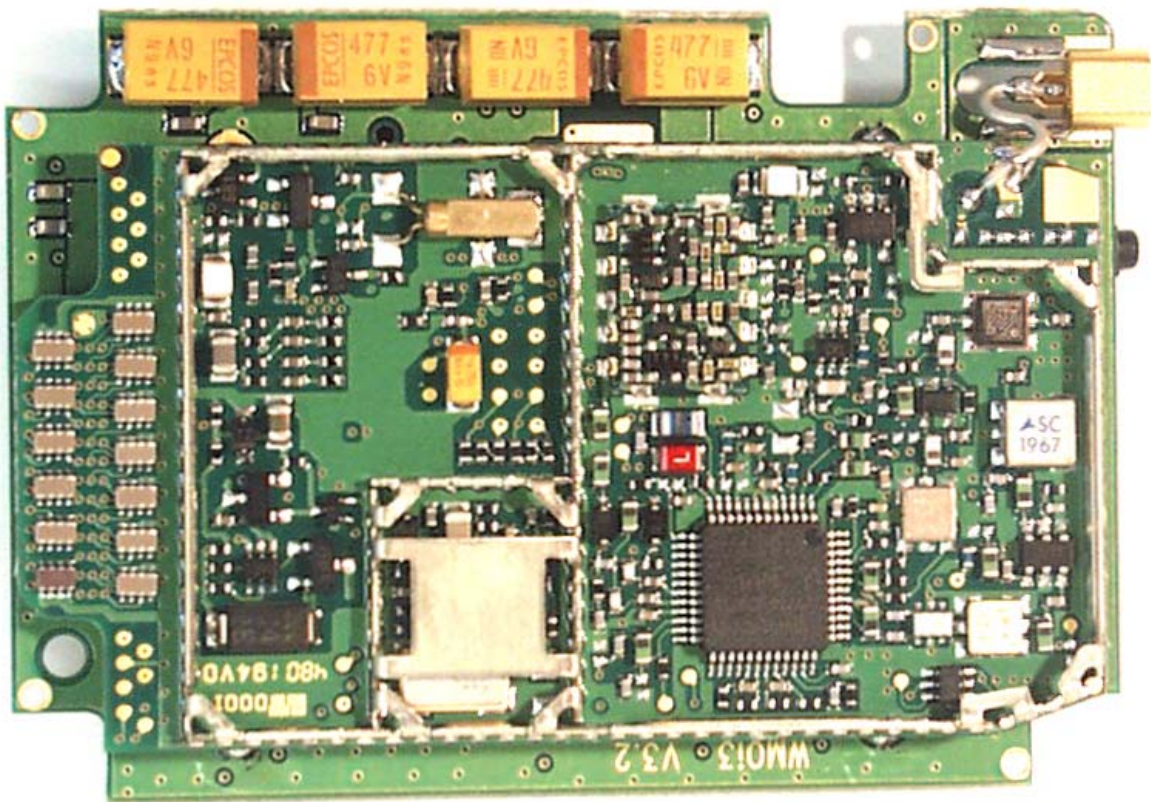

ANNEX 3 – INTERNAL EUT PHOTOS

ANNEX 3 – INTERNAL EUT PHOTOS

ANNEX 3 – INTERNAL EUT PHOTOS

**Ingenico
Elite 790 GPRS, Model ELITE 790 GPRS
FCC ID: O34-E790GPRS**

ANNEX 3 – INTERNAL EUT PHOTOS

Ingenico
Elite 790 GPRS, Model ELITE 790 GPRS
FCC ID: O34-E790GPRS

ANNEX 3 – INTERNAL EUT PHOTOS

ANNEX 3 – INTERNAL EUT PHOTOS

ANNEX 3 – INTERNAL EUT PHOTOS

ANNEX 3 – INTERNAL EUT PHOTOS

ANNEX 3 – INTERNAL EUT PHOTOS

Ingenico
Elite 790 GPRS, Model ELITE 790 GPRS
FCC ID: O34-E790GPRS

ANNEX 3 – INTERNAL EUT PHOTOS

ANNEX 3 – INTERNAL EUT PHOTOS

Ingenico
Elite 790 GPRS, Model ELITE 790 GPRS
FCC ID: 034-E790GPRS

ANNEX 3 – INTERNAL EUT PHOTOS

ANNEX 3 – INTERNAL EUT PHOTOS

ANNEX 3 – INTERNAL EUT PHOTOS

ANNEX 3 – INTERNAL EUT PHOTOS

ANNEX 3 – INTERNAL EUT PHOTOS

ANNEX 3 – INTERNAL EUT PHOTOS

ANNEX 3 – INTERNAL EUT PHOTOS

ANNEX 3 – INTERNAL EUT PHOTOS

ANNEX 3 – INTERNAL EUT PHOTOS

ANNEX 3 – INTERNAL EUT PHOTOS