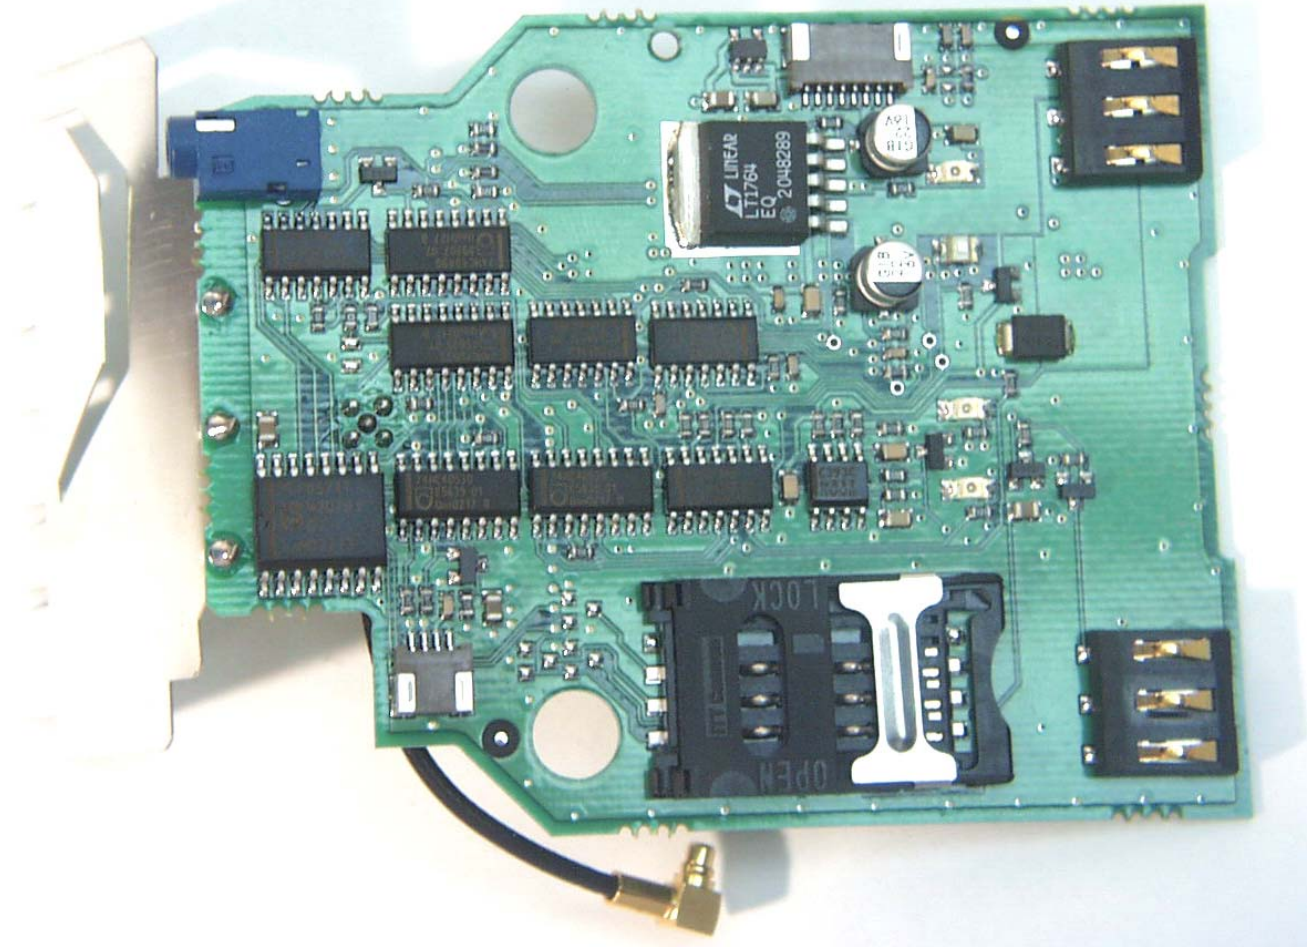

ANNEX 3 – INTERNAL EUT PHOTOS

ANNEX 3 – INTERNAL EUT PHOTOS

ANNEX 3 – INTERNAL EUT PHOTOS

**Ingenico
Elite 790 GPRS, Model ELITE 790 GPRS
FCC ID: O34-E790GPRS**

ANNEX 3 – INTERNAL EUT PHOTOS

Ingenico
Elite 790 GPRS, Model ELITE 790 GPRS
FCC ID: O34-E790GPRS

ANNEX 3 – INTERNAL EUT PHOTOS

ANNEX 3 – INTERNAL EUT PHOTOS

ANNEX 3 – INTERNAL EUT PHOTOS

ANNEX 3 – INTERNAL EUT PHOTOS

ANNEX 3 – INTERNAL EUT PHOTOS

Ingenico
Elite 790 GPRS, Model ELITE 790 GPRS
FCC ID: O34-E790GPRS

ANNEX 3 – INTERNAL EUT PHOTOS

ANNEX 3 – INTERNAL EUT PHOTOS

Ingenico
Elite 790 GPRS, Model ELITE 790 GPRS
FCC ID: 034-E790GPRS

ANNEX 3 – INTERNAL EUT PHOTOS

ANNEX 3 – INTERNAL EUT PHOTOS

ANNEX 3 – INTERNAL EUT PHOTOS

ANNEX 3 – INTERNAL EUT PHOTOS

ANNEX 3 – INTERNAL EUT PHOTOS

ANNEX 3 – INTERNAL EUT PHOTOS

ANNEX 3 – INTERNAL EUT PHOTOS

ANNEX 3 – INTERNAL EUT PHOTOS

ANNEX 3 – INTERNAL EUT PHOTOS

ANNEX 3 – INTERNAL EUT PHOTOS