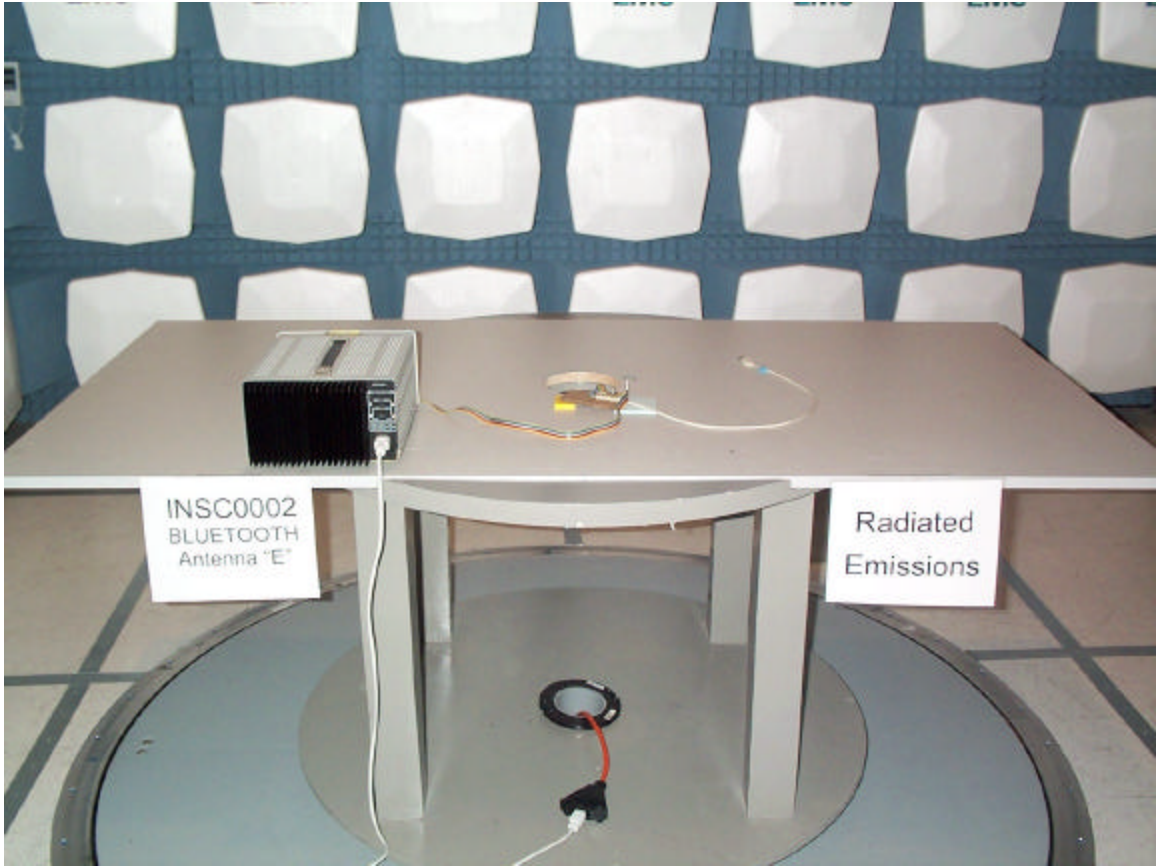

EXHIBIT BB – Test Setup Photos

FCC ID O2Z-BT1

INSC0002
BLUE TOOTH
Antenna 'B'

Radiated
Emissions

INSC0002
BLUETOOTH
Antenna 'D'

Radiated
Emissions

INSC0002
BLUETOOTH
Antenna "E"

Radiated
Emissions