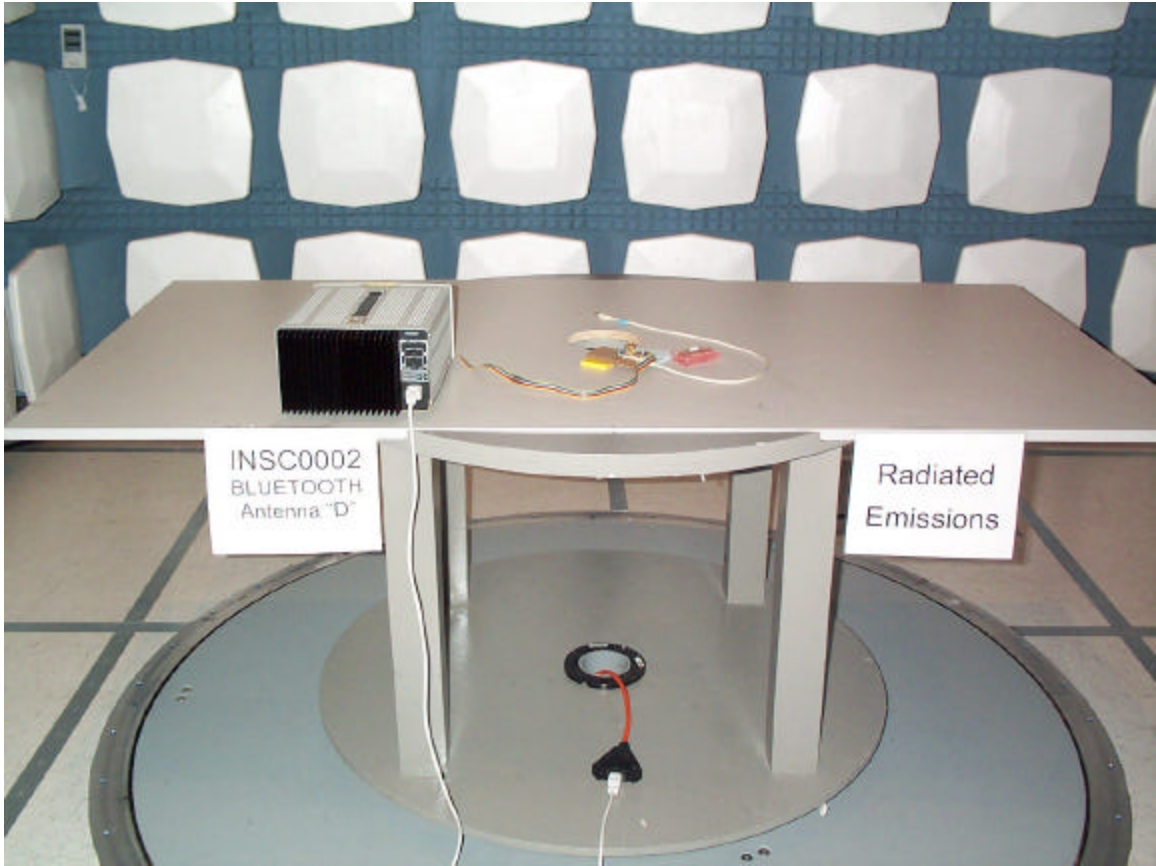

EXHIBIT BB – Test Setup Photos

FCC ID O2Z-BT1

INSC0002
BLUE TOOTH
Antenna 'B'

Radiated
Emissions

INSC0002
BLUETOOTH
Antenna 'D'

Radiated
Emissions

INSC0002
BLUETOOTH
Antenna "E"

Radiated
Emissions