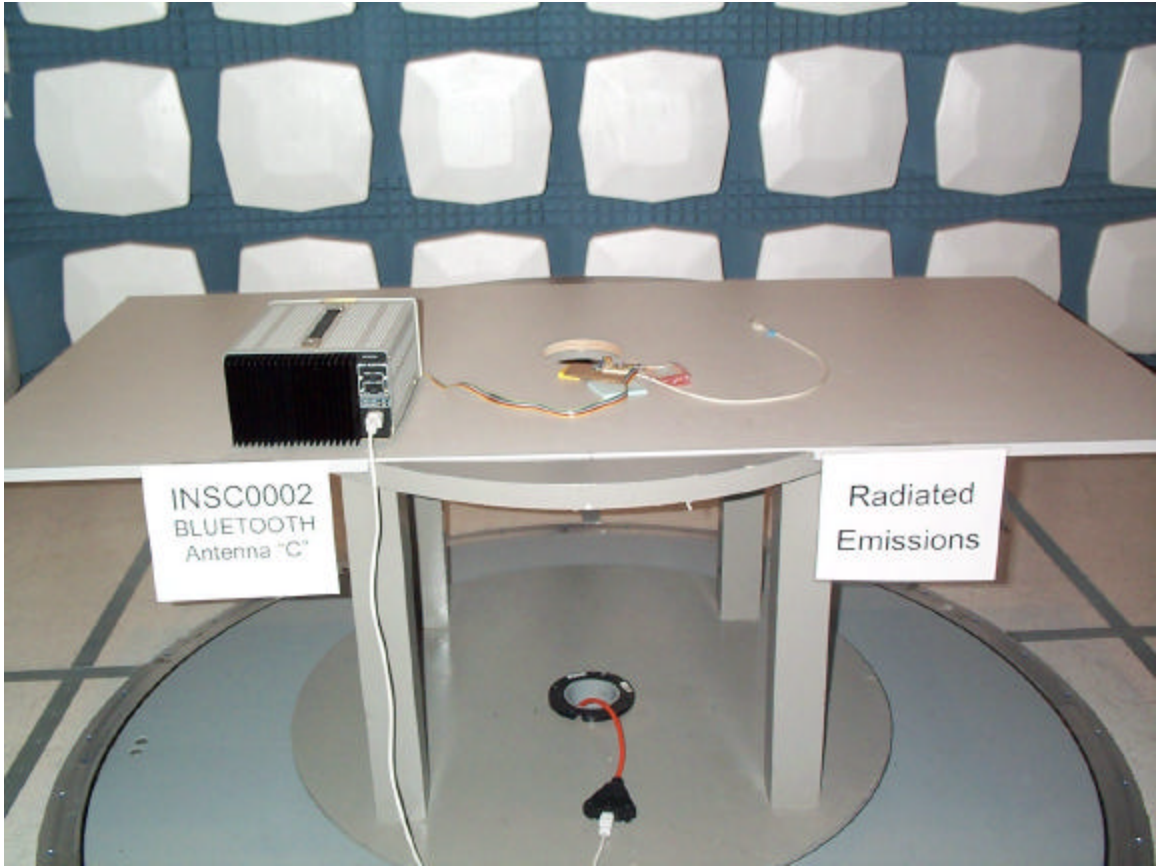

EXHIBIT BB – Test Setup Photos

FCC ID O2Z-BT1

INSC0002
BLUE TOOTH
Antenna 'B'

Radiated
Emissions

INSC0002
BLUETOOTH
Antenna 'D'

Radiated
Emissions

INSC0002
BLUETOOTH
Antenna "E"

Radiated
Emissions