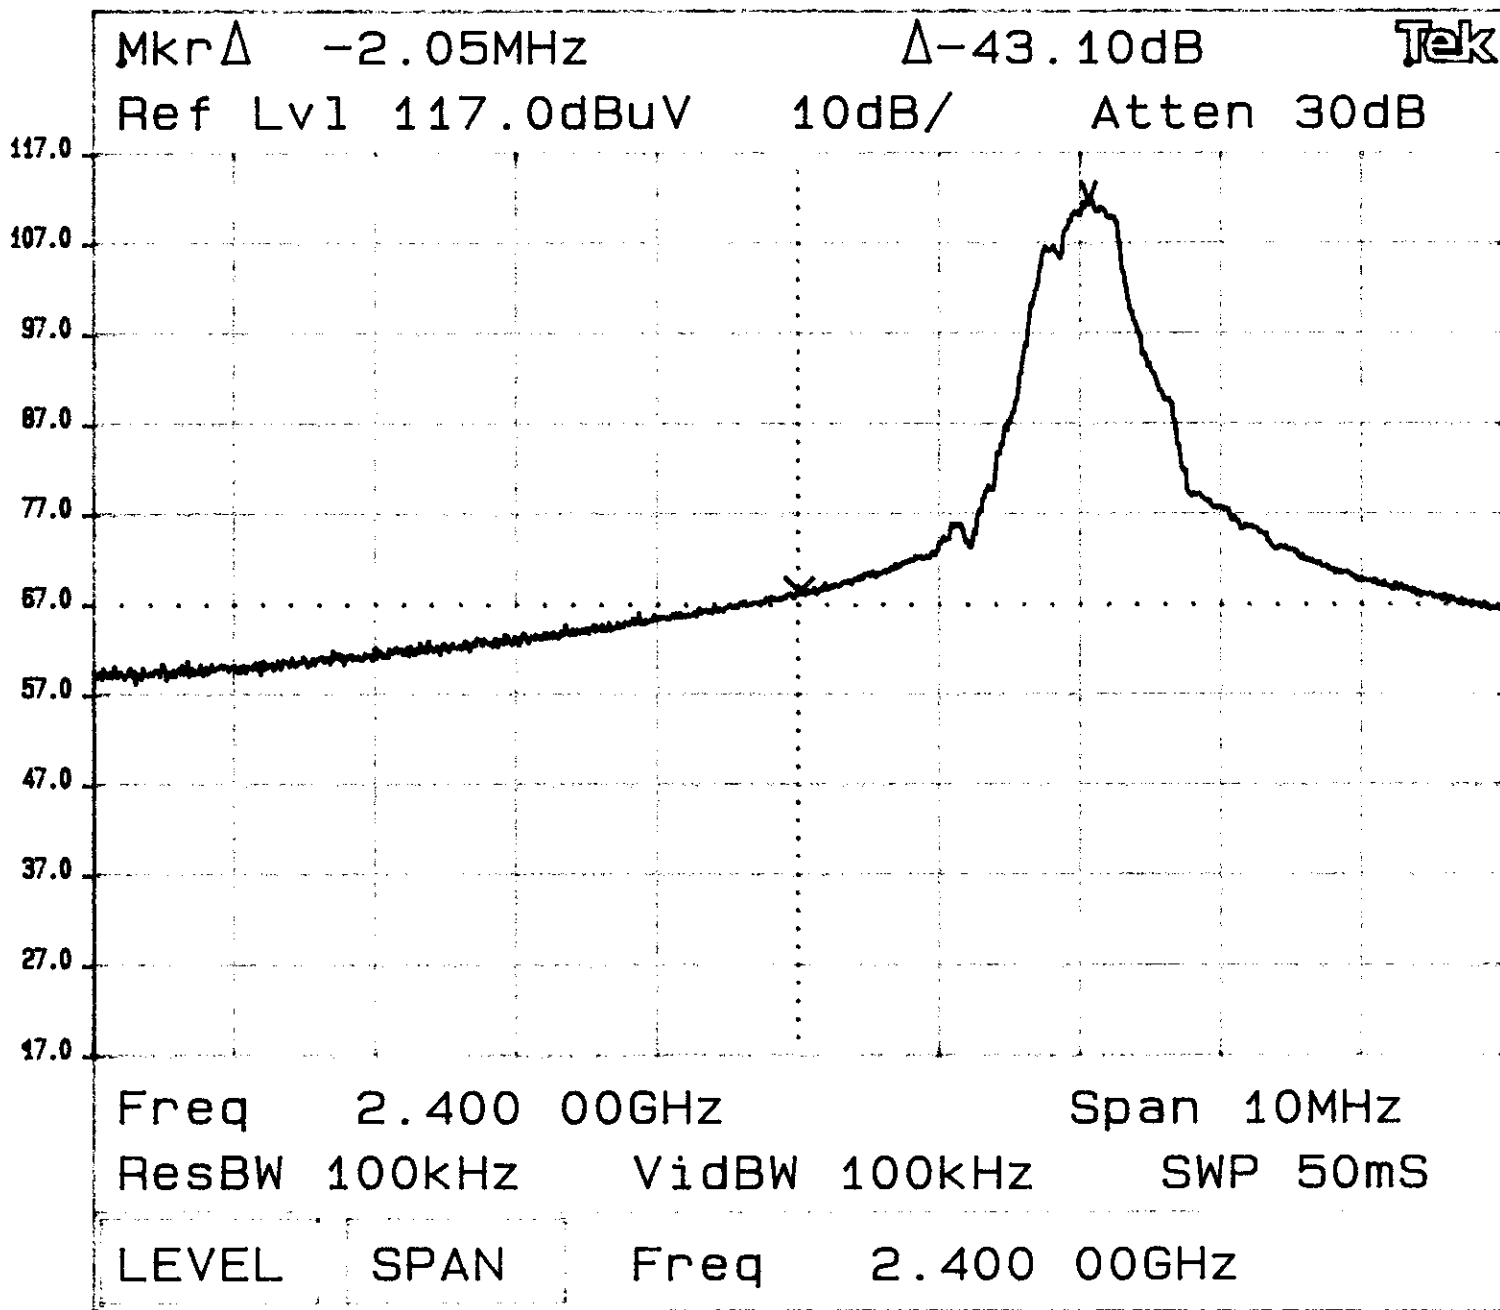

EXHIBIT L – DSS Band Edge Test Data

FCC ID O2Z-BT1

BAND-EDGE, LOW FREQUENCY

Knob 2

Knob 1

Keypad

Tektronix

2784

BAND-EDGE, HIGH FREQUENCY

Knob 2

Knob 1

Keypad

Tektronix

2784