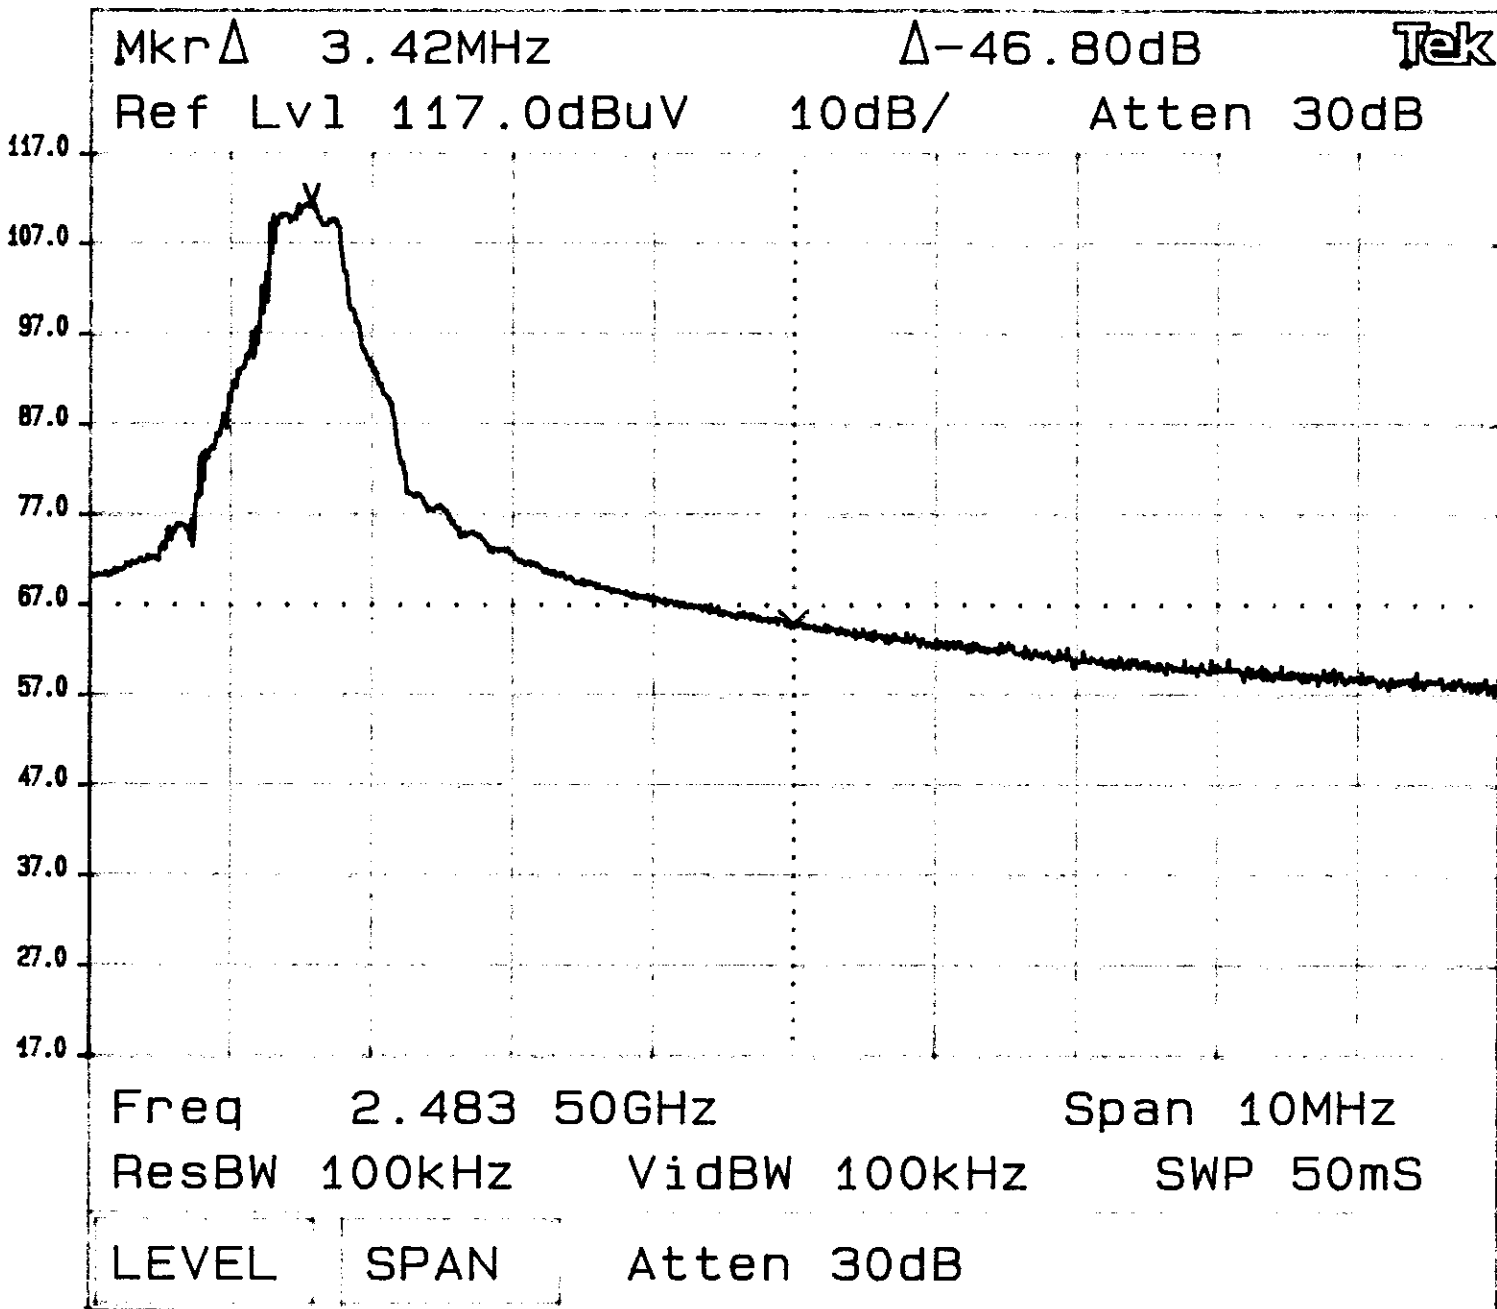

EXHIBIT L – DSS Band Edge Test Data

FCC ID O2Z-BT1

BAND-EDGE, LOW FREQUENCY

Knob 2

Knob 1

Keypad

Tektronix

2784

BAND-EDGE, HIGH FREQUENCY

Knob 2

Knob 1

Keypad

Tektronix

2784