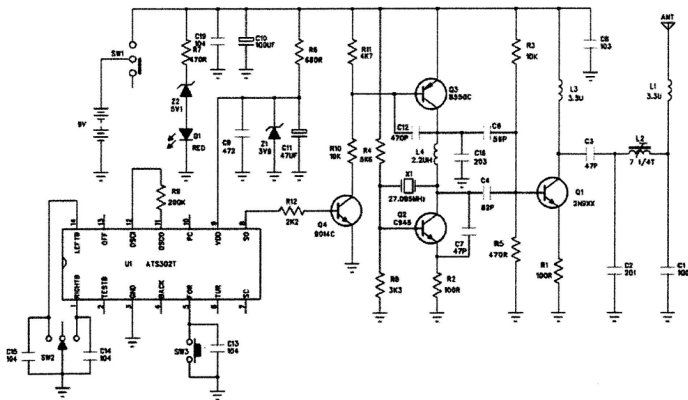

# 26.96-27.28 MHz

9803 TX Block Diagram of Application Circuit(27.095MHz)

GOLDEN BRIGHT TOYS LIMITED

TITLE: SCH NO.

DRAWN:

RELEASED:

APPROVED: