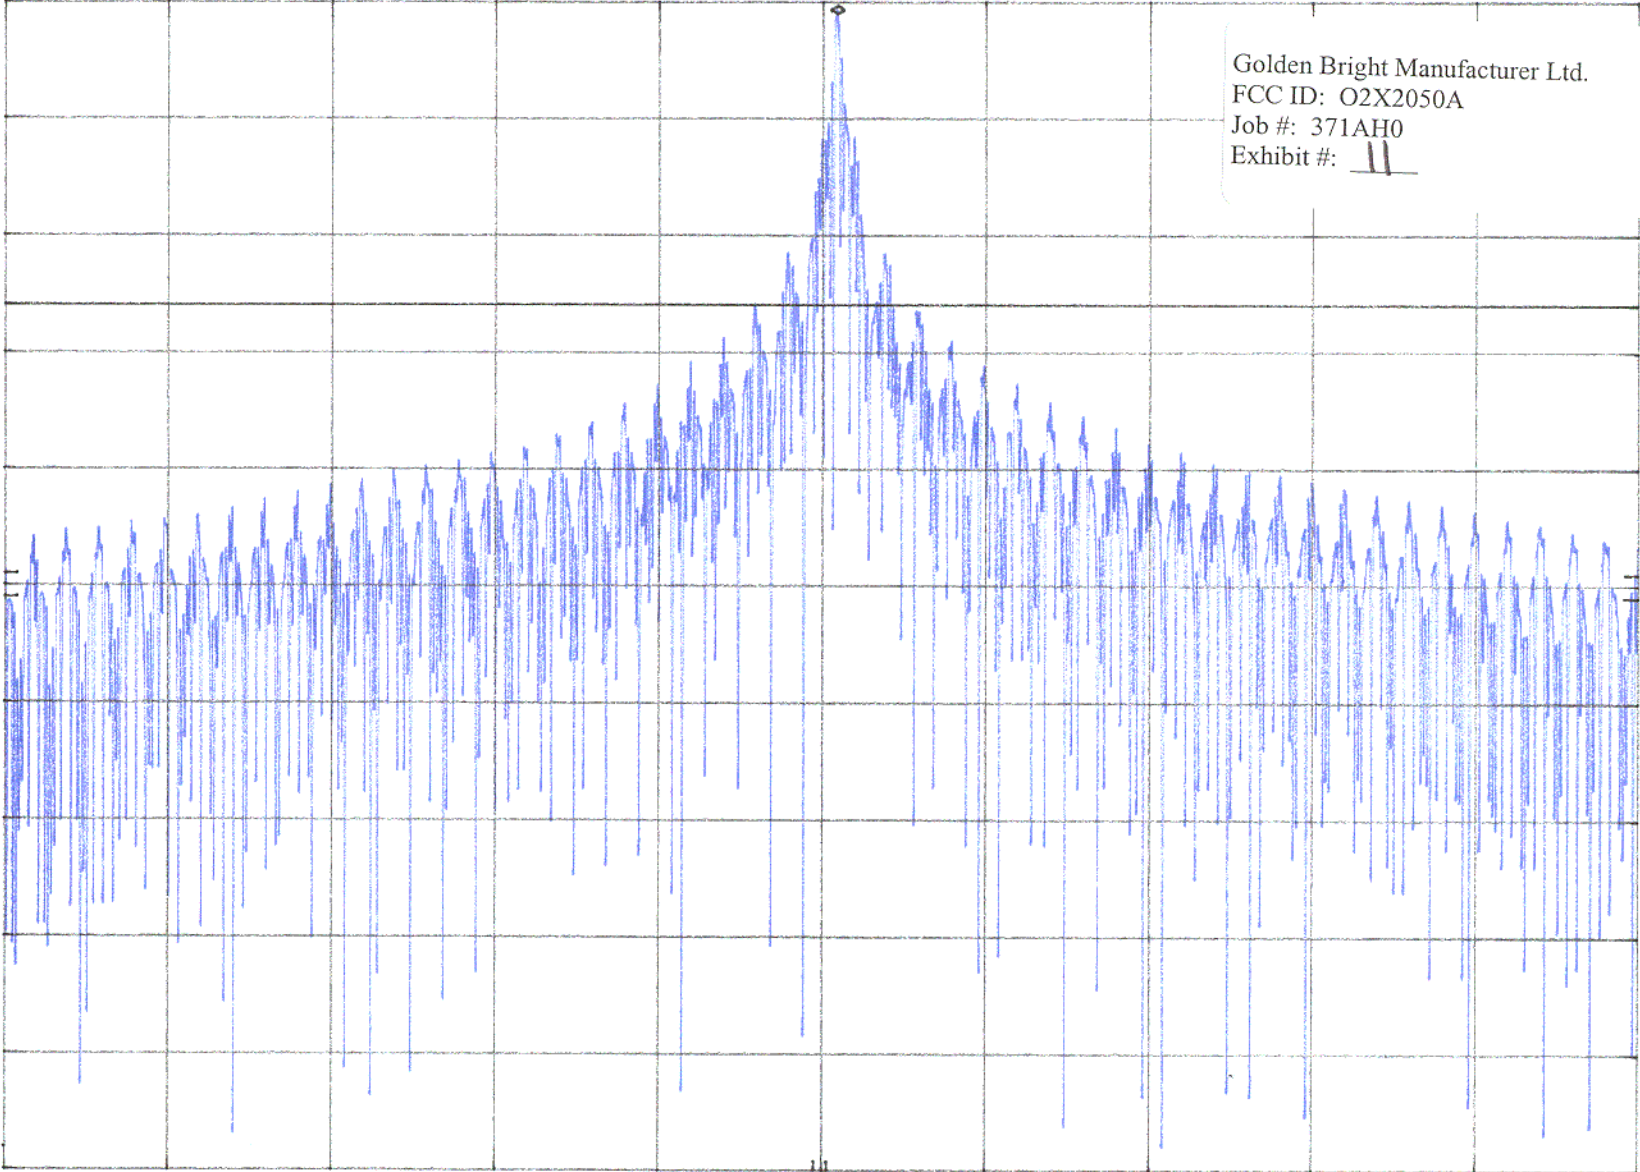

MKR 49.860 72 MHz  
63.30 dB $\mu$ V

hp REF 64.0 dB $\mu$ V ATTEN 10 dB +0 dB

10 dB/

OFFSET  
-20.0  
dB

DL  
38.0  
dB $\mu$ V

Golden Bright Manufacturer Ltd.  
FCC ID: O2X2050A  
Job #: 371AH0  
Exhibit #: 11

START 49.820 0 MHz RES BW 300 Hz (1) VBW 100 kHz STOP 49.900 0 MHz  
SWP 6.00 sec