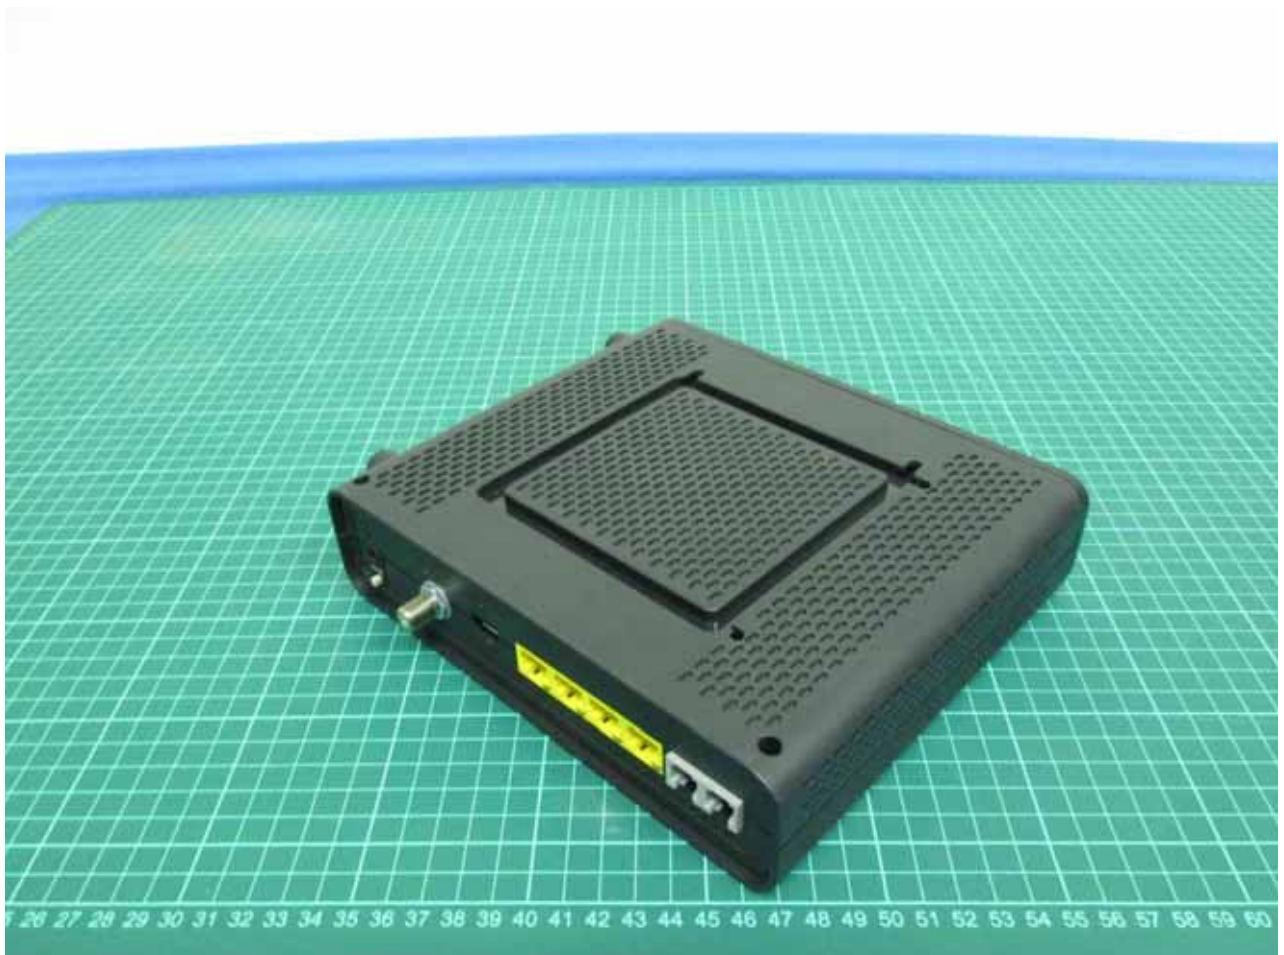

External Photo(Model : CH6640A)

(Model : SVG6541)

Power Adapter (Model: A.P.D)

Power Adapter (Model: I.T.E.)