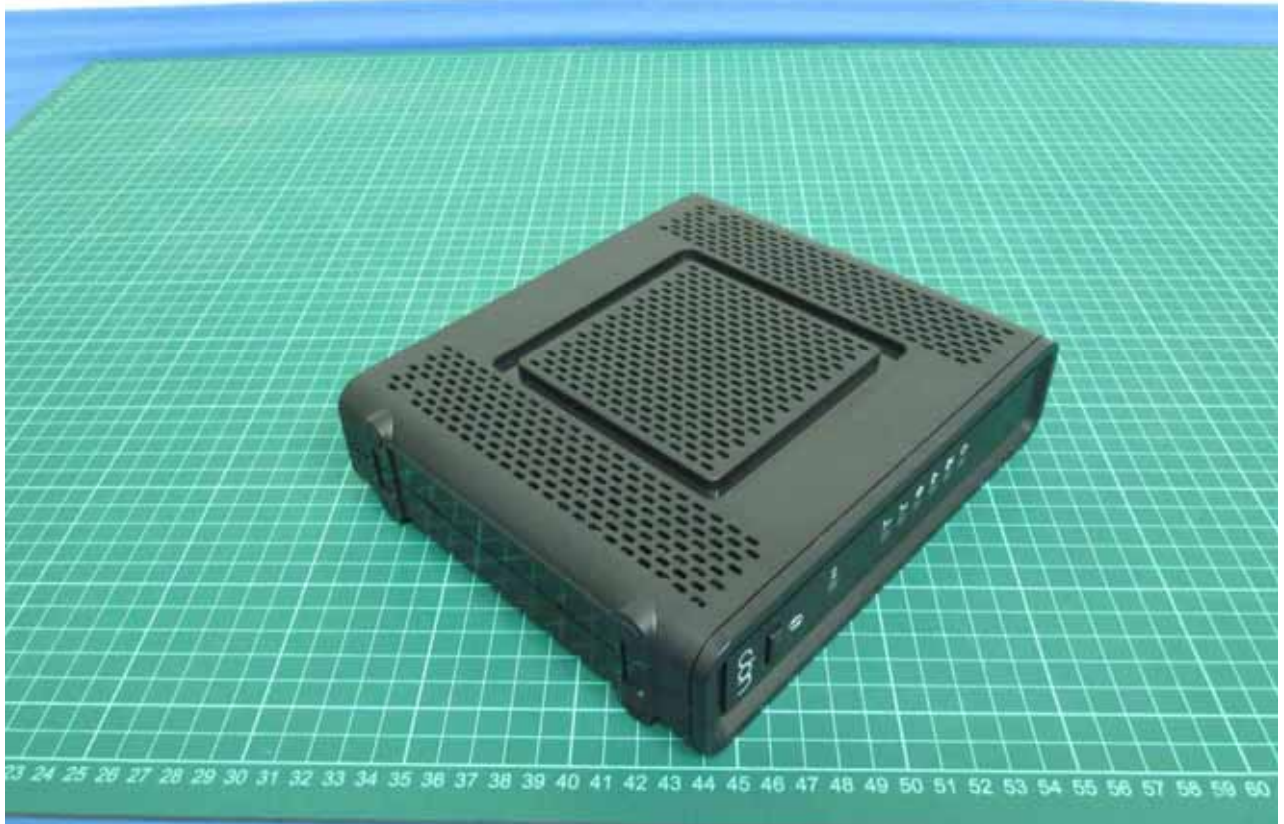

External Photo(Model : CH6640A)

(Model : SVG6541)

Power Adapter (Model: A.P.D)

Power Adapter (Model: I.T.E.)