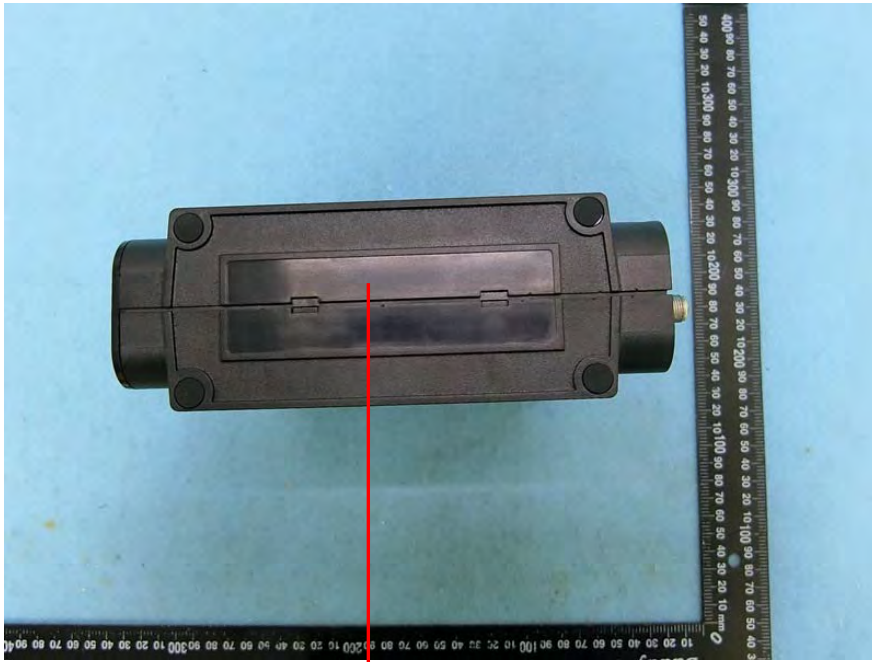

Label Location

Label Here

cbn Model:CH7368

Input Voltage: +12VDC  ; 2.5A
P/N:C110307368100
DOCSIS 3.0

FCC ID:O2U-CH7368

ASSEMBLED IN CHINA

S/N:PPPPMMYJJSSSSCAABBCCCC

HFC MAC ID: ABCDEF012345