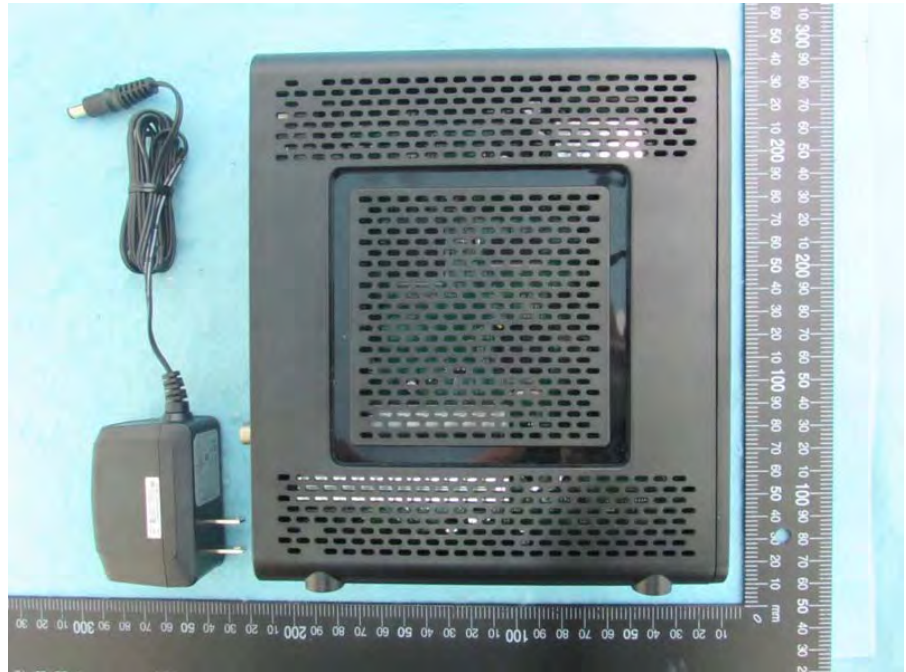

Photographs of EUT

Adapter

Model No.: WA-24Q12FU