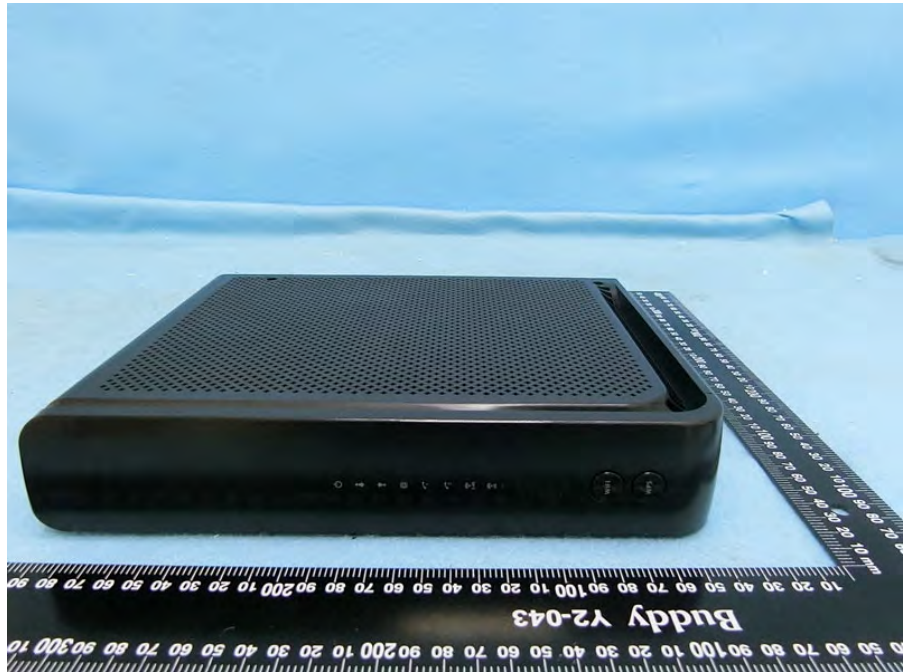

Brand Name:  Model Name: CH8679

Adapter

RJ-45 cable

Cradle