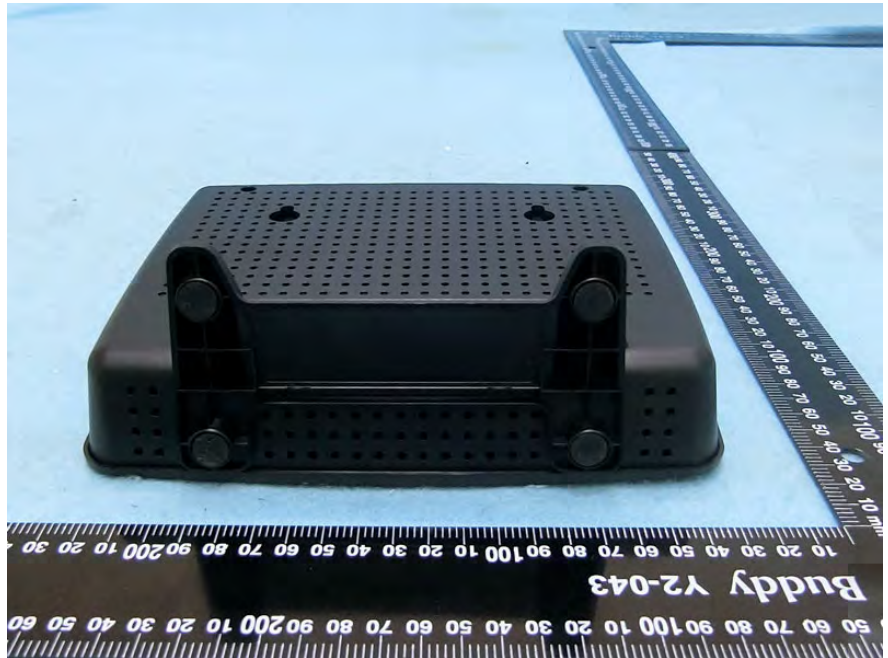

Brand Name: **cbn** Model Name: WR5881

Adapter

RJ-45 cable