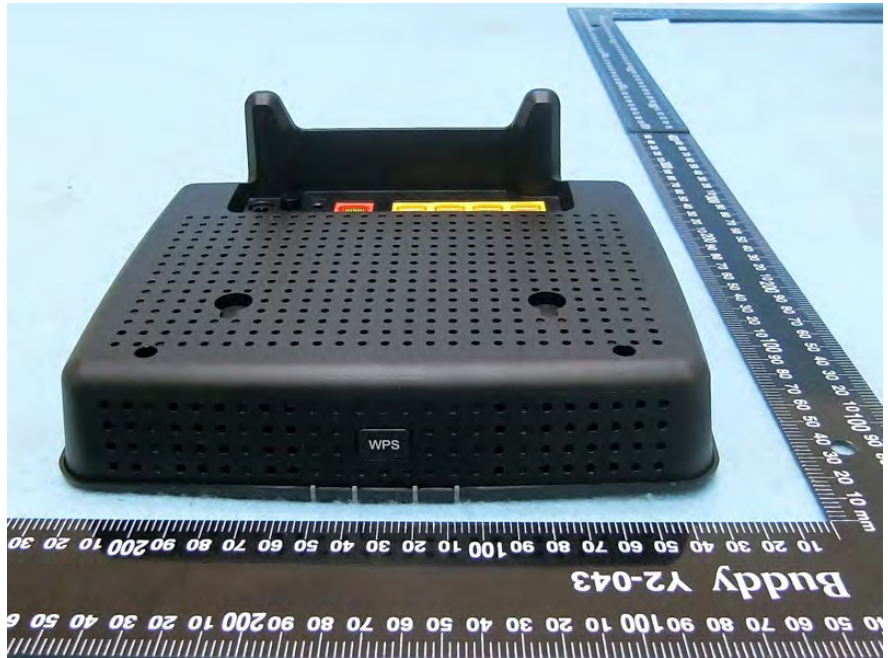

Brand Name: **cbn** Model Name: WR5881

Adapter

RJ-45 cable