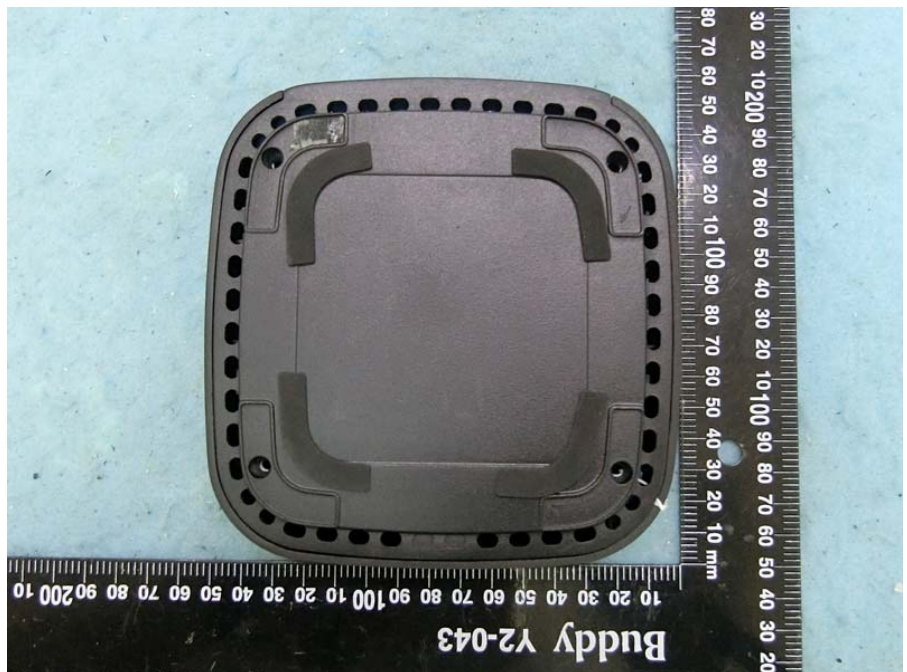

Brand Name: **cbn** Model Name: WR5842

Adapter