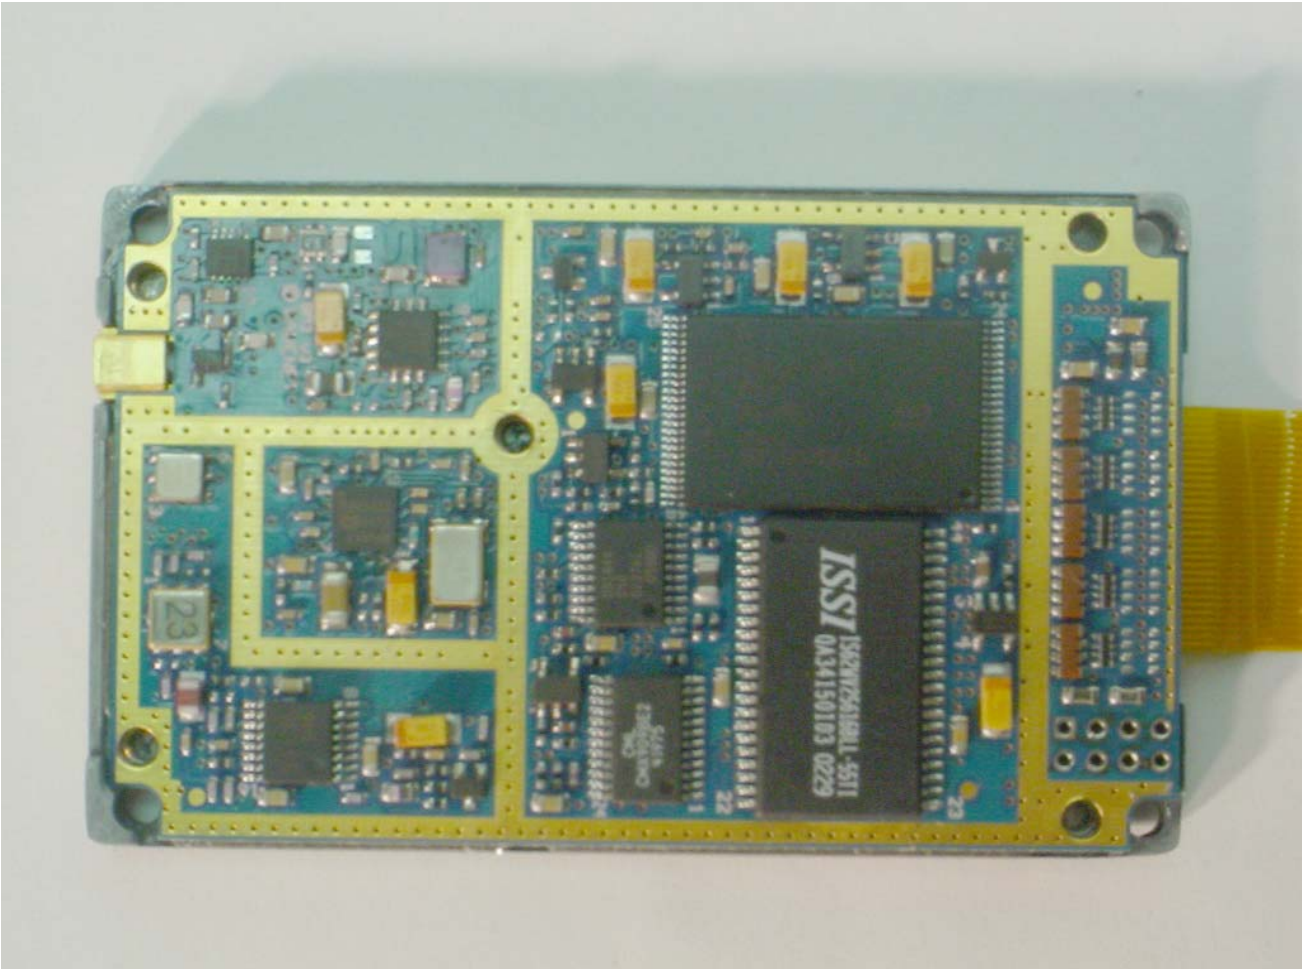

ANNEX 3 – INTERNAL PHOTOGRAPHS

Lipman USA, Inc.
Point of Sale Device, Model NURIT 8000
FCC ID: O2SNURIT8000SWM
IC: 4804A-N8000SWM

ANNEX 3 – INTERNAL PHOTOGRAPHS

**Lipman USA, Inc.
Point of Sale Device, Model NURIT 8000
FCC ID: O2SNURIT8000SWM
IC: 4804A-N8000SWM**

ANNEX 3 – INTERNAL PHOTOGRAPHS

**Lipman USA, Inc.
Point of Sale Device, Model NURIT 8000
FCC ID: O2SNURIT8000SWM
IC: 4804A-N8000SWM**

ANNEX 3 – INTERNAL PHOTOGRAPHS

Lipman USA, Inc.
Point of Sale Device, Model NURIT 8000
FCC ID: O2SNURIT8000SWM
IC: 4804A-N8000SWM

ANNEX 3 – INTERNAL PHOTOGRAPHS

Lipman USA, Inc.
Point of Sale Device, Model NURIT 8000
FCC ID: O2SNURIT8000SWM
IC: 4804A-N8000SWM

ANNEX 3 – INTERNAL PHOTOGRAPHS

Lipman USA, Inc.
Point of Sale Device, Model NURIT 8000
FCC ID: O2SNURIT8000SWM
IC: 4804A-N8000SWM