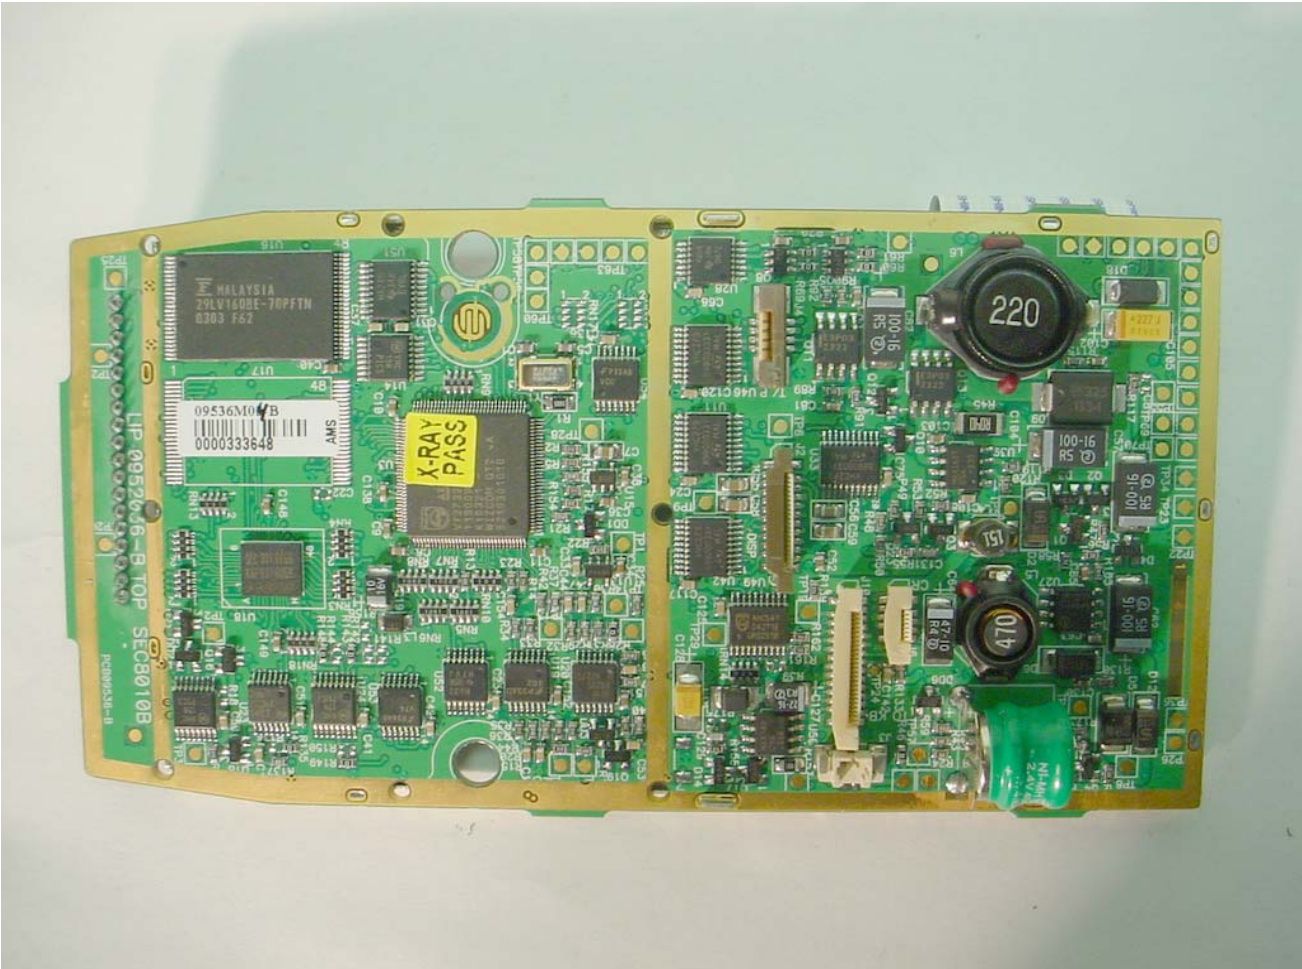

ANNEX 3 – INTERNAL PHOTOGRAPHS

Lipman USA, Inc.
Point of Sale Device, Model NURIT 8000
FCC ID: O2SNURIT8000SWM
IC: 4804A-N8000SWM

ANNEX 3 – INTERNAL PHOTOGRAPHS

Lipman USA, Inc.
Point of Sale Device, Model NURIT 8000
FCC ID: O2SNURIT8000SWM
IC: 4804A-N8000SWM

ANNEX 3 – INTERNAL PHOTOGRAPHS

Lipman USA, Inc.
Point of Sale Device, Model NURIT 8000
FCC ID: O2SNURIT8000SWM
IC: 4804A-N8000SWM

ANNEX 3 – INTERNAL PHOTOGRAPHS

**Lipman USA, Inc.
Point of Sale Device, Model NURIT 8000
FCC ID: O2SNURIT8000SWM
IC: 4804A-N8000SWM**