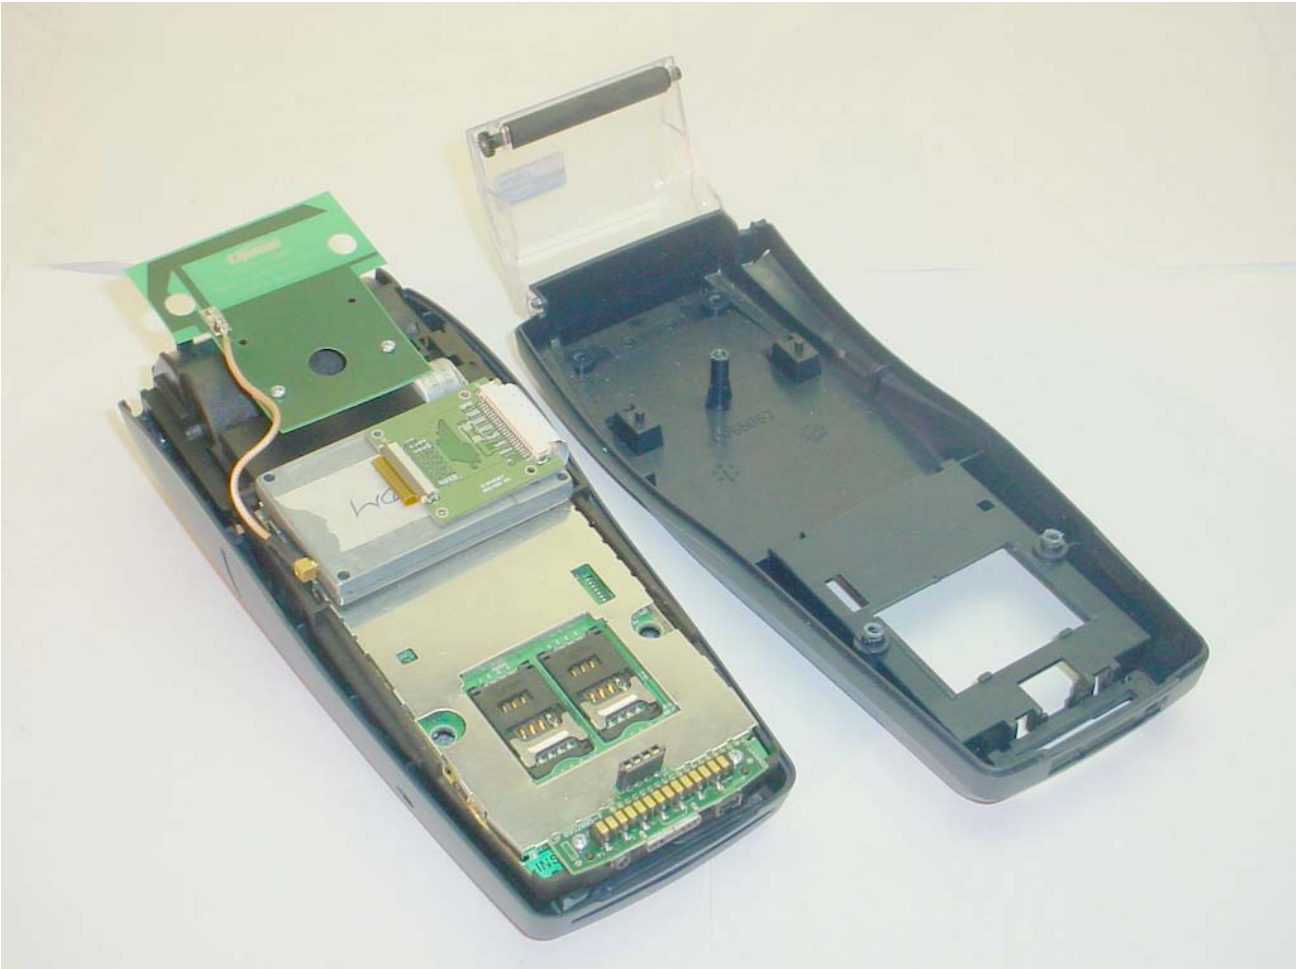

ANNEX 3 – INTERNAL PHOTOGRAPHS

Lipman USA, Inc.
Point of Sale Device, Model NURIT 8000
FCC ID: O2SNURIT8000SWM
IC: 4804A-N8000SWM

ANNEX 3 – INTERNAL PHOTOGRAPHS

Lipman USA, Inc.
Point of Sale Device, Model NURIT 8000
FCC ID: O2SNURIT8000SWM
IC: 4804A-N8000SWM

ANNEX 3 – INTERNAL PHOTOGRAPHS

Lipman USA, Inc.
Point of Sale Device, Model NURIT 8000
FCC ID: O2SNURIT8000SWM
IC: 4804A-N8000SWM

ANNEX 3 – INTERNAL PHOTOGRAPHS

**Lipman USA, Inc.
Point of Sale Device, Model NURIT 8000
FCC ID: O2SNURIT8000SWM
IC: 4804A-N8000SWM**

ANNEX 3 – INTERNAL PHOTOGRAPHS

**Lipman USA, Inc.
Point of Sale Device, Model NURIT 8000
FCC ID: O2SNURIT8000SWM
IC: 4804A-N8000SWM**

ANNEX 3 – INTERNAL PHOTOGRAPHS

Lipman USA, Inc.
Point of Sale Device, Model NURIT 8000
FCC ID: O2SNURIT8000SWM
IC: 4804A-N8000SWM