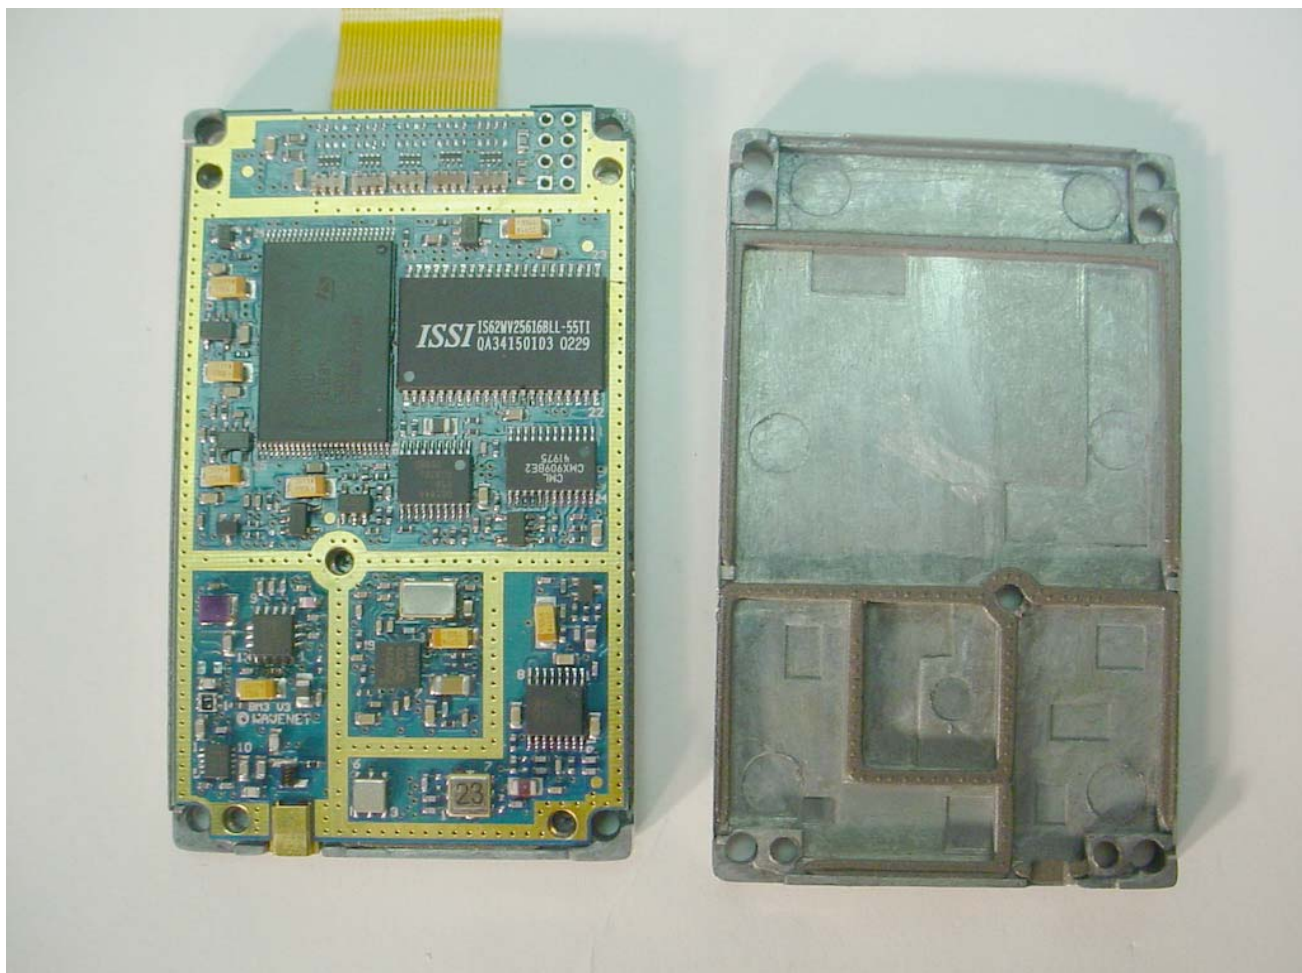

ANNEX 3 – INTERNAL PHOTOGRAPHS

**Lipman USA, Inc.
Point of Sale Device, Model NURIT 8000
FCC ID: O2SNURIT8000SWM
IC: 4804A-N8000SWM**

ANNEX 3 – INTERNAL PHOTOGRAPHS

Lipman USA, Inc.
Point of Sale Device, Model NURIT 8000
FCC ID: O2SNURIT8000SWM
IC: 4804A-N8000SWM

ANNEX 3 – INTERNAL PHOTOGRAPHS

Lipman USA, Inc.
Point of Sale Device, Model NURIT 8000
FCC ID: O2SNURIT8000SWM
IC: 4804A-N8000SWM

ANNEX 3 – INTERNAL PHOTOGRAPHS

Lipman USA, Inc.
Point of Sale Device, Model NURIT 8000
FCC ID: O2SNURIT8000SWM
IC: 4804A-N8000SWM