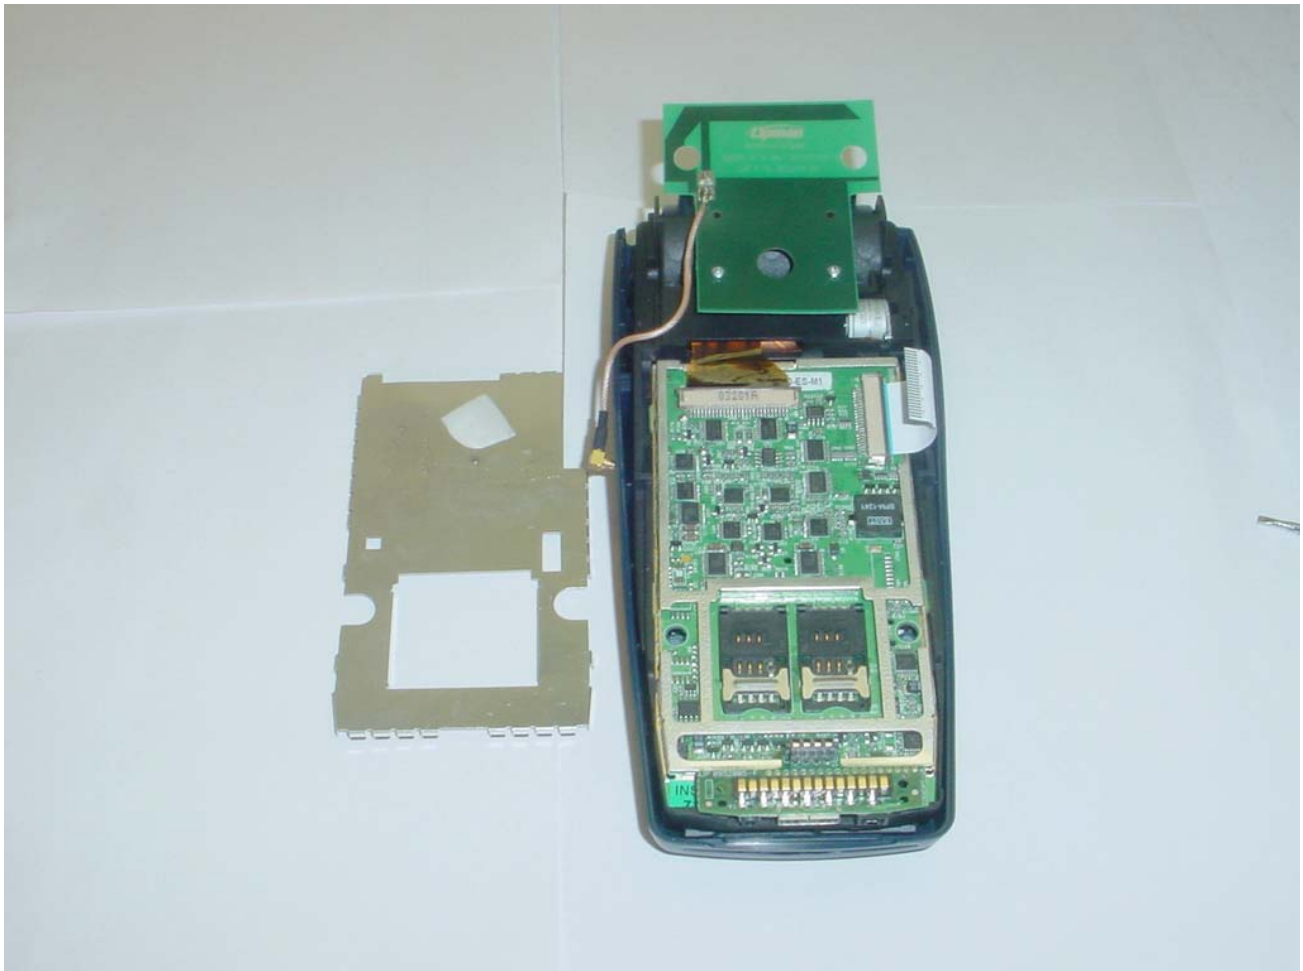

ANNEX 3 – INTERNAL PHOTOGRAPHS

Lipman USA, Inc.
Point of Sale Device, Model NURIT 8000
FCC ID: O2SNURIT8000SWM
IC: 4804A-N8000SWM

ANNEX 3 – INTERNAL PHOTOGRAPHS

Lipman USA, Inc.
Point of Sale Device, Model NURIT 8000
FCC ID: O2SNURIT8000SWM
IC: 4804A-N8000SWM

ANNEX 3 – INTERNAL PHOTOGRAPHS

Lipman USA, Inc.
Point of Sale Device, Model NURIT 8000
FCC ID: O2SNURIT8000SWM
IC: 4804A-N8000SWM

ANNEX 3 – INTERNAL PHOTOGRAPHS

**Lipman USA, Inc.
Point of Sale Device, Model NURIT 8000
FCC ID: O2SNURIT8000SWM
IC: 4804A-N8000SWM**

ANNEX 3 – INTERNAL PHOTOGRAPHS

**Lipman USA, Inc.
Point of Sale Device, Model NURIT 8000
FCC ID: O2SNURIT8000SWM
IC: 4804A-N8000SWM**

ANNEX 3 – INTERNAL PHOTOGRAPHS

Lipman USA, Inc.
Point of Sale Device, Model NURIT 8000
FCC ID: O2SNURIT8000SWM
IC: 4804A-N8000SWM