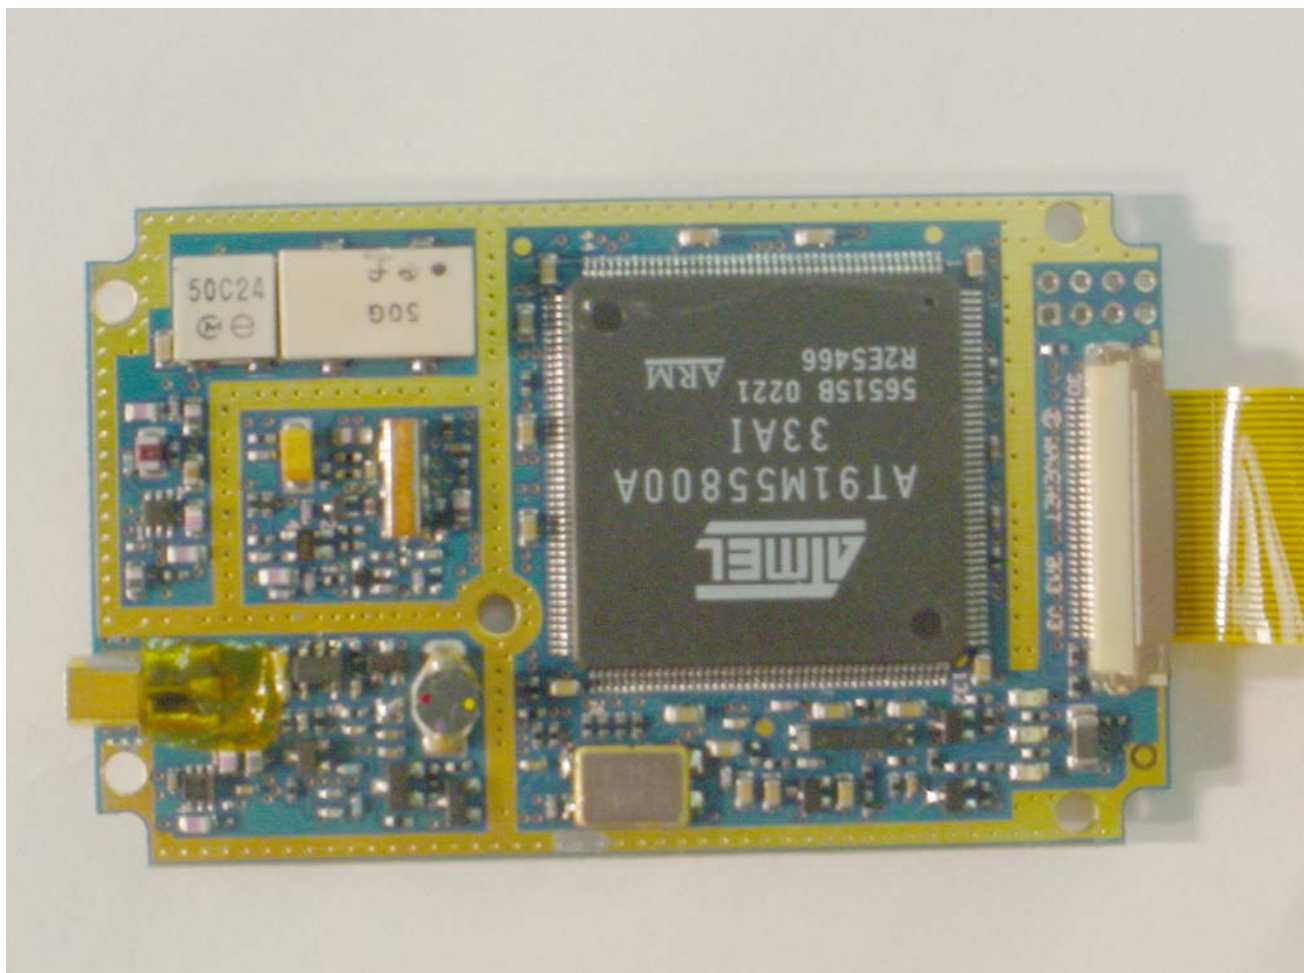

ANNEX 3 – INTERNAL PHOTOGRAPHS

Lipman USA, Inc.
Point of Sale Device, Model NURIT 8000
FCC ID: O2SNURIT8000SWM
IC: 4804A-N8000SWM

ANNEX 3 – INTERNAL PHOTOGRAPHS

Lipman USA, Inc.
Point of Sale Device, Model NURIT 8000
FCC ID: O2SNURIT8000SWM
IC: 4804A-N8000SWM