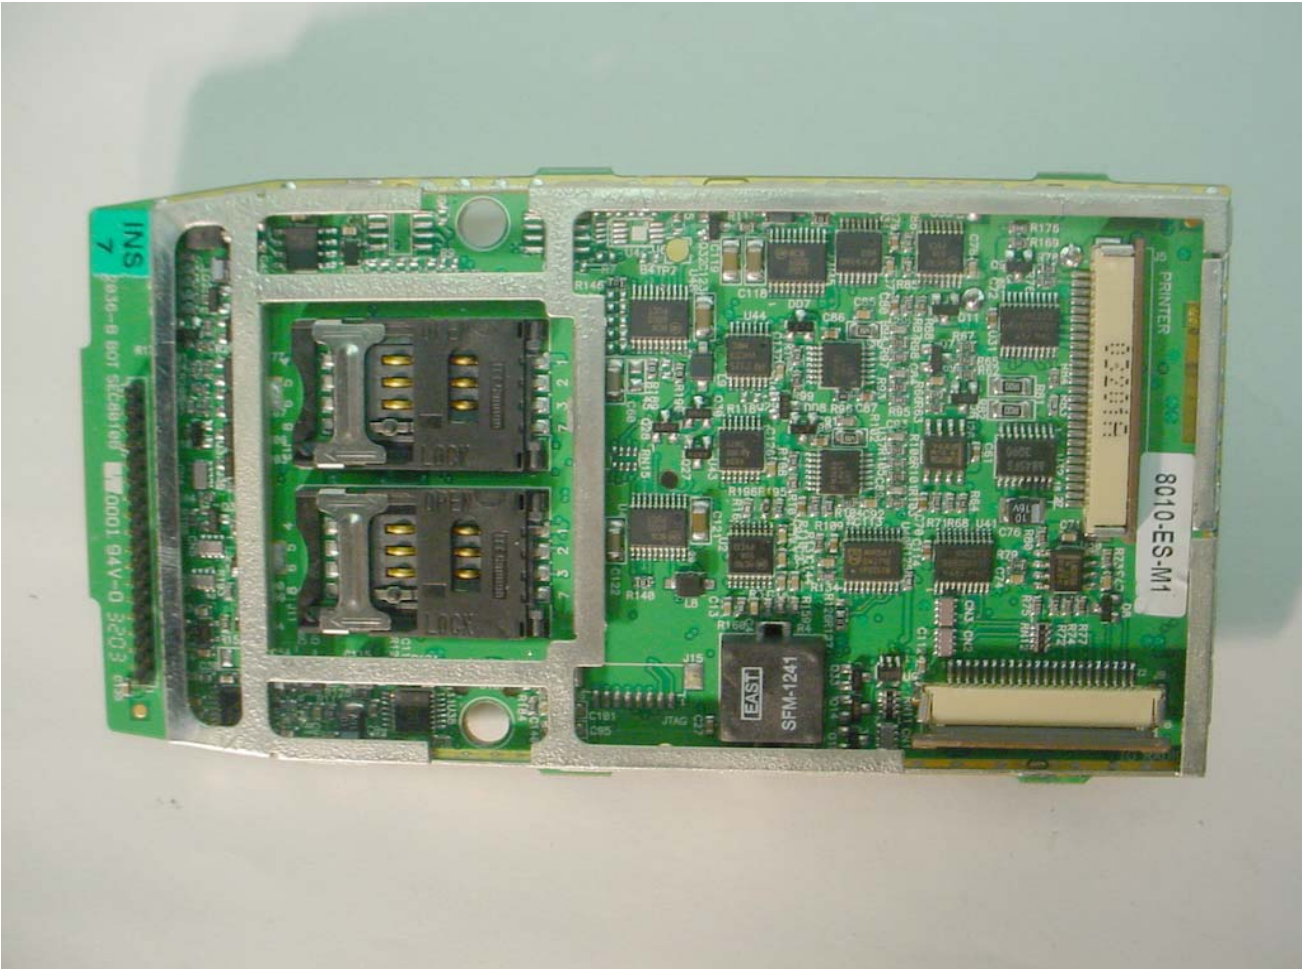

ANNEX 3 – INTERNAL PHOTOGRAPHS

Lipman USA, Inc.
Point of Sale Device, Model NURIT 8000
FCC ID: O2SNURIT8000SWM
IC: 4804A-N8000SWM

ANNEX 3 – INTERNAL PHOTOGRAPHS

Lipman USA, Inc.
Point of Sale Device, Model NURIT 8000
FCC ID: O2SNURIT8000SWM
IC: 4804A-N8000SWM

ANNEX 3 – INTERNAL PHOTOGRAPHS

Lipman USA, Inc.
Point of Sale Device, Model NURIT 8000
FCC ID: O2SNURIT8000SWM
IC: 4804A-N8000SWM

ANNEX 3 – INTERNAL PHOTOGRAPHS

**Lipman USA, Inc.
Point of Sale Device, Model NURIT 8000
FCC ID: O2SNURIT8000SWM
IC: 4804A-N8000SWM**

ANNEX 3 – INTERNAL PHOTOGRAPHS

Lipman USA, Inc.
Point of Sale Device, Model NURIT 8000
FCC ID: O2SNURIT8000SWM
IC: 4804A-N8000SWM