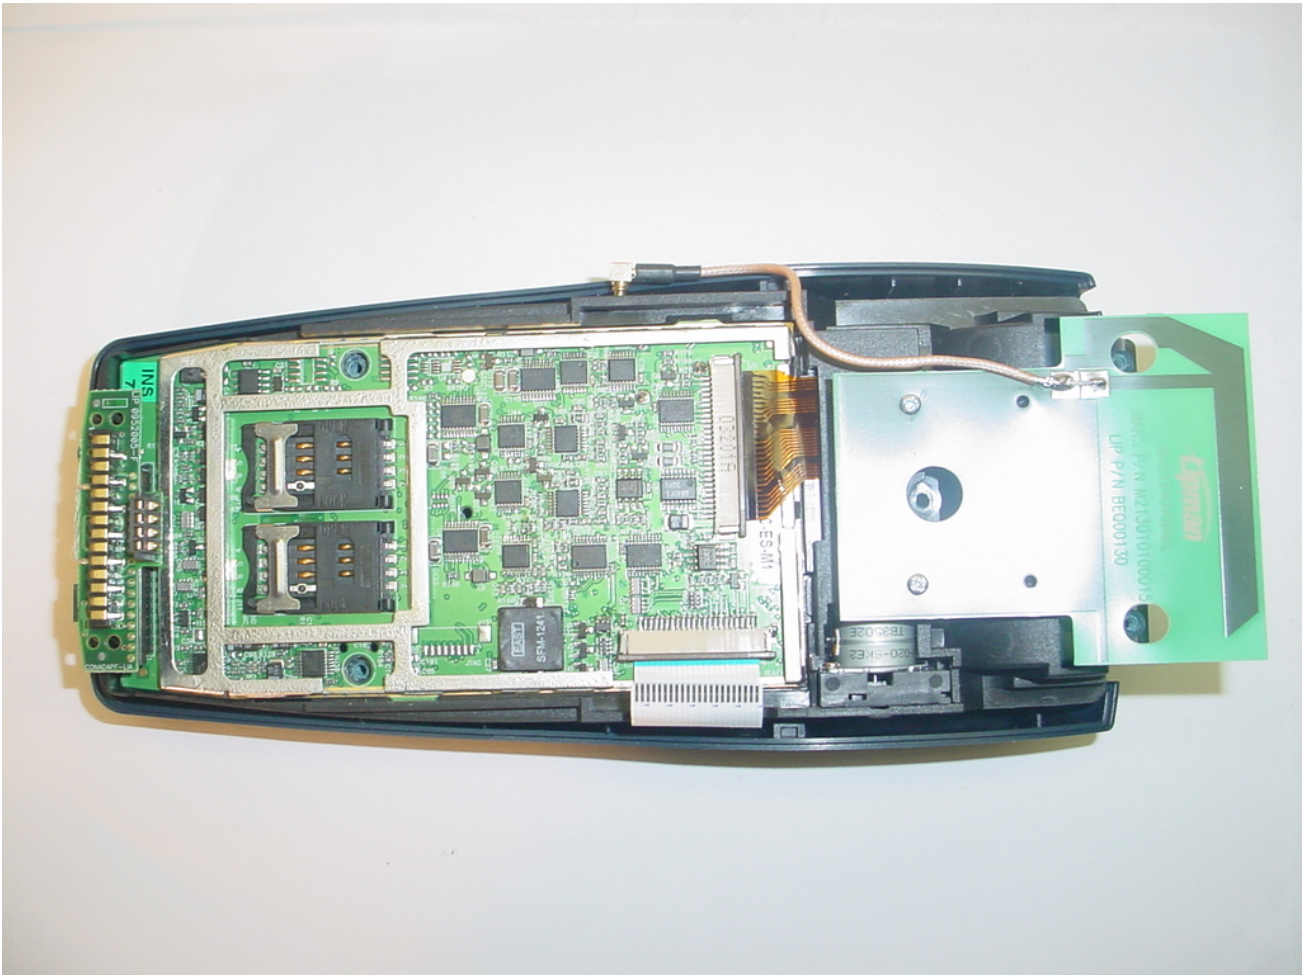

ANNEX 3 – INTERNAL PHOTOGRAPHS

Lipman USA, Inc.
Point of Sale Device, Model NURIT 8000
FCC ID: O2SNURIT8000SWM
IC: 4804A-N8000SWM

ANNEX 3 – INTERNAL PHOTOGRAPHS

Lipman USA, Inc.
Point of Sale Device, Model NURIT 8000
FCC ID: O2SNURIT8000SWM
IC: 4804A-N8000SWM

ANNEX 3 – INTERNAL PHOTOGRAPHS

Lipman USA, Inc.
Point of Sale Device, Model NURIT 8000
FCC ID: O2SNURIT8000SWM
IC: 4804A-N8000SWM

ANNEX 3 – INTERNAL PHOTOGRAPHS

**Lipman USA, Inc.
Point of Sale Device, Model NURIT 8000
FCC ID: O2SNURIT8000SWM
IC: 4804A-N8000SWM**

ANNEX 3 – INTERNAL PHOTOGRAPHS

**Lipman USA, Inc.
Point of Sale Device, Model NURIT 8000
FCC ID: O2SNURIT8000SWM
IC: 4804A-N8000SWM**

ANNEX 3 – INTERNAL PHOTOGRAPHS

Lipman USA, Inc.
Point of Sale Device, Model NURIT 8000
FCC ID: O2SNURIT8000SWM
IC: 4804A-N8000SWM