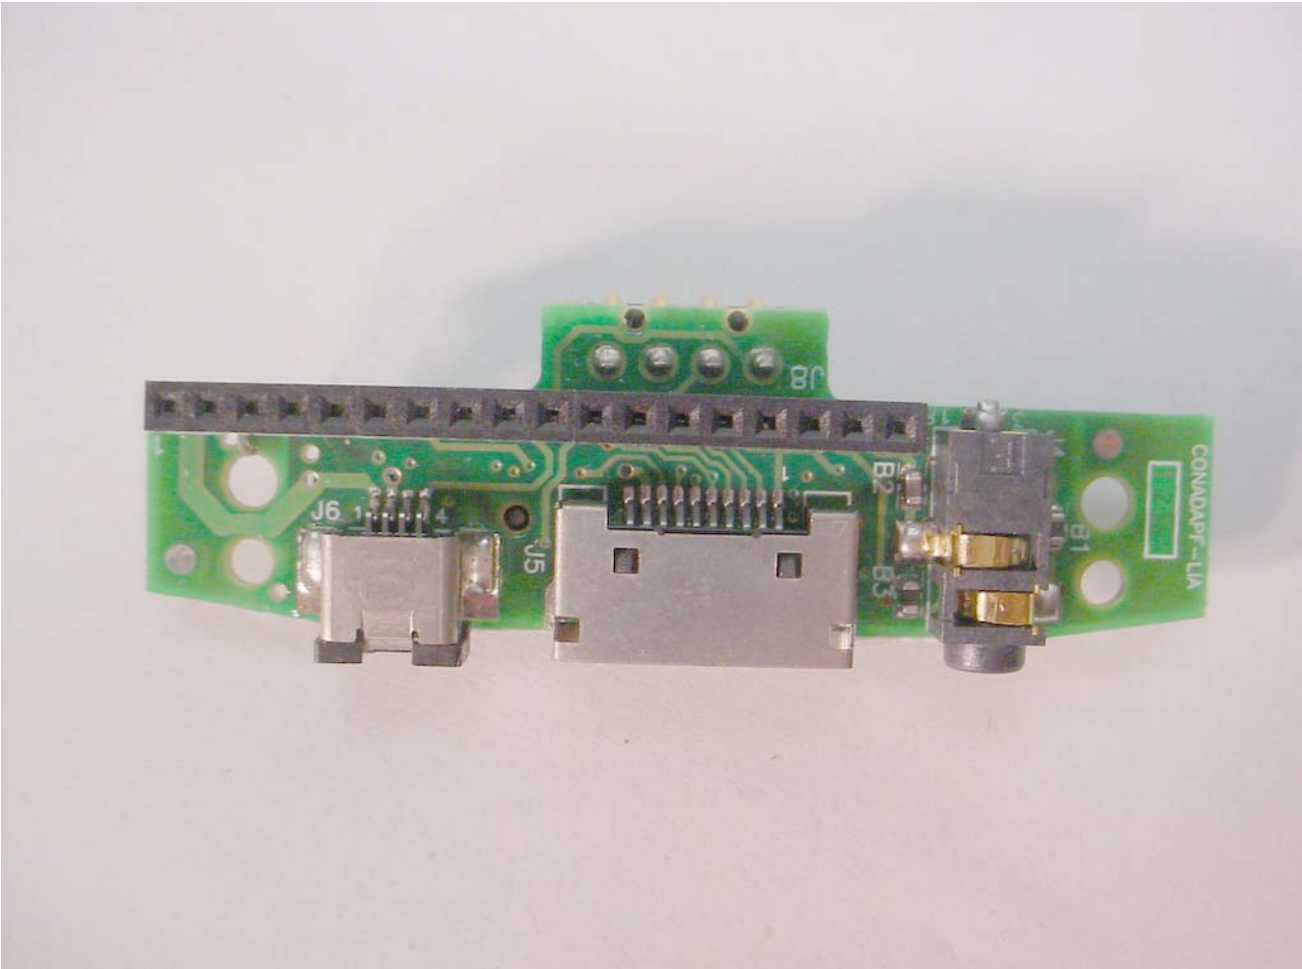

ANNEX 3 – INTERNAL PHOTOGRAPHS

Lipman USA, Inc.
Point of Sale Device, Model NURIT 8000
FCC ID: O2SNURIT8000SWM
IC: 4804A-N8000SWM

ANNEX 3 – INTERNAL PHOTOGRAPHS

Lipman USA, Inc.
Point of Sale Device, Model NURIT 8000
FCC ID: O2SNURIT8000SWM
IC: 4804A-N8000SWM

ANNEX 3 – INTERNAL PHOTOGRAPHS

Lipman USA, Inc.
Point of Sale Device, Model NURIT 8000
FCC ID: O2SNURIT8000SWM
IC: 4804A-N8000SWM

ANNEX 3 – INTERNAL PHOTOGRAPHS

**Lipman USA, Inc.
Point of Sale Device, Model NURIT 8000
FCC ID: O2SNURIT8000SWM
IC: 4804A-N8000SWM**

ANNEX 3 – INTERNAL PHOTOGRAPHS

Lipman USA, Inc.
Point of Sale Device, Model NURIT 8000
FCC ID: O2SNURIT8000SWM
IC: 4804A-N8000SWM